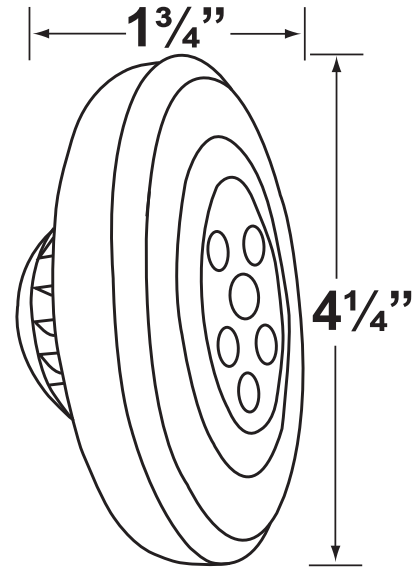

**PAR36 LED LAMPS**  
**SPECIFICATION SHEET**

**PRODUCT # : L-ED36-6W-FL**

**LED Lamp Specifications:**

- Effective Wattage:** 6 Watts
- Color Temperature:** 2700K Warm White
- Light Output:** 610 Lumens
- Available Beam Spread:** 45° Flood
- Feature:** Dimmable
- Rated Life:** 50,000 Hours
- IP Rating:** IP67
- Listing:** ETL
- Halogen Equivalent:** 35 Watts
- Operating Voltage:** 9-24V AC/DC
- Ambient Temperature:** -49°F to 113°F
- CRI:** Minimum 85
- Warranty:** 5 Years

**PRODUCT # : L-ED36-6W-WF**

**LED Lamp Specifications:**

- Effective Wattage:** 6 Watts
- Color Temperature:** 2700K Warm White
- Light Output:** 610 Lumens
- Available Beam Spread:** 60° Wide Flood
- Feature:** Dimmable
- Rated Life:** 50,000 Hours
- IP Rating:** IP67
- Listing:** ETL
- Halogen Equivalent:** 35 Watts
- Operating Voltage:** 9-24V AC/DC
- Ambient Temperature:** -49°F to 113°F
- CRI:** Minimum 85
- Warranty:** 5 Years