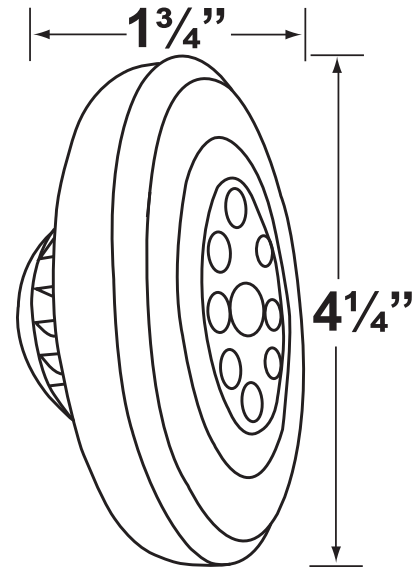

Available Beam Spread: 45° Flood

Feature: Dimmable

Rated Life: 50,000 Hours

IP Rating: IP67

Listing: ETL

Halogen Equivalent: 75 Watts

Operating Voltage: 9-24V AC/DC

Ambient Temperature: -49°F to 113°F

CRI: Minimum 85

Warranty: 5 Years

PRODUCT # : L-ED36-13W-WF

LED Lamp Specifications:

Effective Wattage: 13 Watts

Color Temperature: 2700K Warm White

Light Output: 1150 Lumens

Available Beam Spread: 60° Wide Flood