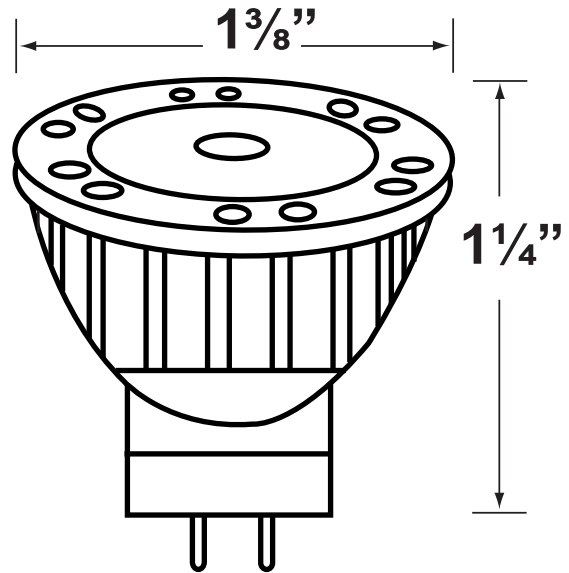

MR-11 LED LAMP SPECIFICATION SHEET

E-Mail: sales@coronalighting.com

PRODUCT #: L-ED11-2.5W

LED Lamp Specifications:

Effective Wattage: 2.5 Watts
Color Temperature: 2700K (Warm White)
Light Output: 180 Lumens
Available Beam Spread: 38° Flood
Feature: Dimmable
Rated Life: 50,000 Hours
Halogen Equivalent: 20 Watts
Operating Voltage: 9-17V AC/DC
Ambient Temperature: -49° to 113° (Fahrenheit)
CRI: Minimum 85
Warranty: 5 Years