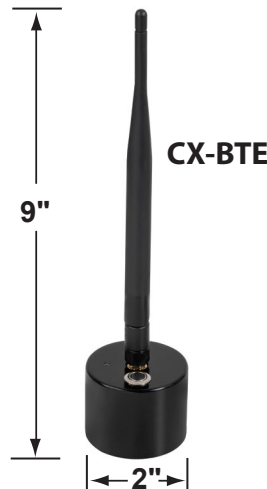

SMART ACCESSORIES

CX-BTE Bluetooth Range Extender
CX-BTG Wireless Bluetooth Mesh Gateway

JOB INFORMATION

TYPE: DATE:

JOB NAME & ADDRESS:

PRODUCT #:

TOTAL QUANTITY:

LAMP TYPE & WATTAGE:

TRANSFORMER:

CONTRACTOR:

SPECIFIER: