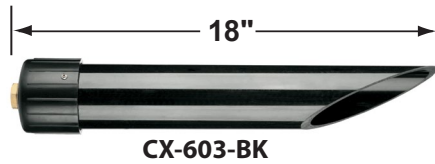

ACCESSORIES SHEET

PRODUCT # : CL-744-BT-GM

•Path Lights

•Cast Brass

Mounting Pedestals

- CX-601-BK 1" PVC Mounting Pedestal, ½" NPT, **Black**
- CX-601-VG 1" PVC Mounting Pedestal, ½" NPT, **Verde Green**
- CX-603-BK 3" PVC Mounting Pedestal, ½" NPT Female Brass Hub on top, **Black**
- CX-603-VG 3" PVC Mounting Pedestal, ½" NPT Female Brass Hub on top, **Verde Green**