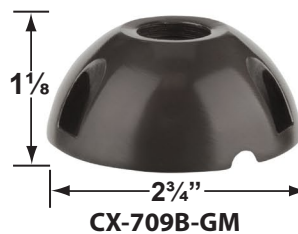

ACCESSORIES SHEET

PRODUCT # : CL-744-BT-GM

•Path Lights

•Cast Brass

Mounting Pedestals

- CX-601-BK 1" PVC Mounting Pedestal, ½" NPT, **Black**
- CX-601-VG 1" PVC Mounting Pedestal, ½" NPT, **Verde Green**
- CX-603-BK 3" PVC Mounting Pedestal, ½" NPT Female Brass Hub on top, **Black**
- CX-603-VG 3" PVC Mounting Pedestal, ½" NPT Female Brass Hub on top, **Verde Green**

- CX-604-BK 1" PVC Adjustable Mounting Pedestal, ½" NPT, **Black**
- CX-621-BK 1" PVC Cap, ½" NPT, **Black**
- CX-621-VG 1" PVC Cap, ½" NPT, **Verde Green**
- CX-622-BK 2" PVC Cap, ½" NPT, **Black**
- CX-622-VG 2" PVC Cap, ½" NPT, **Verde Green**
- CX-624-BK 3" PVC Cap, ½" NPT Female Brass Hub, **Black**
- CX-624-VG 3" PVC Cap, ½" NPT Female Brass Hub, **Verde Green**

Reflectors (Free Pack-in)

- 15D 15° Reflector
- 60D 60° Reflector

Ground Spikes

- CX-642-BK 8.5" ABS Spike, ½" NPT, **Black**
- CX-642-BZ 8.5" ABS Spike, ½" NPT, **Bronze**
- CX-643-BZ 8.5" ABS Spike, ½" NPT, **Bronze**

- CX-646-BK 8" ABS Spike, ½" NPT, **Black**
- CX-646-BR 8" ABS Spike, ½" NPT, **Natural Brass**
- CX-646-SS 8" ABS Spike, ½" NPT, **Stainless Steel**
- CX-647-BK 10.5" Heavy Duty ABS Spike, ½" NPT, **Black**

Mounting Canopies

- CX-705B-GM Brass Flat Canopy, ½" NPT, **Gun Metal**
- CX-709B-GM Brass Raised Canopy, ½" NPT, **Gun Metal**
- CX-718B-GM 5" Brass Canopy, 3-Hole ½" NPT, **Gun Metal**