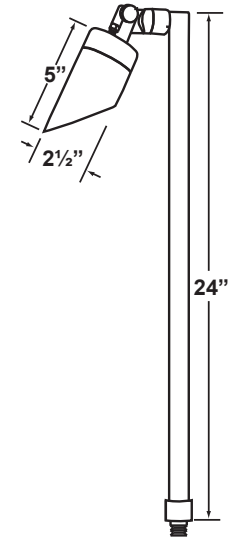

Knuckle: Swivel cast brass knuckle with thumb screw and 1/2" NPT threaded male hub on bottom.

Gasket: Silicone double gasketed for water-tight sealing

Wiring: Fixture is prewired with a 10ft 18-2 SPT-2W direct burial cord. Wire connector sold separately. Universal connector (**CX-839**), and silicone filled wire nut (**CX-854**) are available from Corona Lighting.

Mounting Spike: Standard injection molded 8 1/2" large spike with 1/2" NPT threaded female hub on bottom.

Electrical Notes: A remote 12V transformer is required. Options are available from Corona Lighting. Voltage range for LED module is 10V-15V. Proper grease/lubricant is suggested on threaded parts during installation process.

Warranty: Lifetime limited warranty on fixture housing. Ten (10) years warranty on LED module.