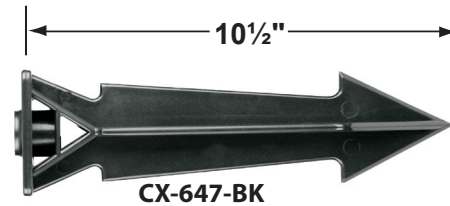

Ground Spikes

- CX-642-BK 8.5" ABS Spike, ½" NPT, **Black**
- CX-642-BZ 8.5" ABS Spike, ½" NPT, **Bronze**
- CX-643-BZ 8.5" ABS Spike, ½" NPT, **Bronze**

- CX-646-BK 8" ABS Spike, ½" NPT, **Black**
- CX-646-BR 8" ABS Spike, ½" NPT, **Natural Brass**
- CX-646-SS 8" ABS Spike, ½" NPT, **Stainless Steel**
- CX-647-BK 10.5" Heavy Duty ABS Spike, ½" NPT, **Black**

Mounting Canopies

- CX-705B-GM Brass Flat Canopy, ½" NPT, **Gun Metal**
- CX-709B-GM Brass Raised Canopy, ½" NPT, **Gun Metal**
- CX-718B-GM 5" Brass Canopy, 3-Hole ½" NPT, **Gun Metal**