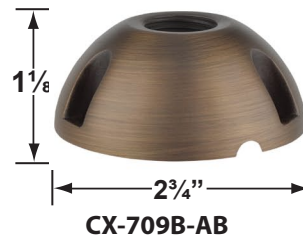

ACCESSORIES SHEET

E-Mail: sales@coronalighting.com

PRODUCT # : CL-755-BT-AB

•Path Lights

•Cast Brass

Mounting Pedestals

- CX-601-BK 1" PVC Mounting Pedestal, ½" NPT, **Black**
- CX-601-VG 1" PVC Mounting Pedestal, ½" NPT, **Verde Green**
- CX-603-BK 3" PVC Mounting Pedestal, ½" NPT Female Brass Hub on top, **Black**
- CX-603-VG 3" PVC Mounting Pedestal, ½" NPT Female Brass Hub on top, **Verde Green**

- CX-604-BK 1" PVC Adjustable Mounting Pedestal, ½" NPT, **Black**
- CX-621-BK 1" PVC Cap, ½" NPT, **Black**
- CX-621-VG 1" PVC Cap, ½" NPT, **Verde Green**
- CX-622-BK 2" PVC Cap, ½" NPT, **Black**
- CX-622-VG 2" PVC Cap, ½" NPT, **Verde Green**
- CX-624-BK 3" PVC Cap, ½" NPT Female Brass Hub, **Black**
- CX-624-VG 3" PVC Cap, ½" NPT Female Brass Hub, **Verde Green**

Reflectors (Free Pack-in)

- 15D 15° Reflector
- 60D 60° Reflector

Ground Spikes

- CX-642-BK 8.5" ABS Spike, ½" NPT, **Black**
- CX-642-BZ 8.5" ABS Spike, ½" NPT, **Bronze**
- CX-643-BZ 8.5" ABS Spike, ½" NPT, **Bronze**

- CX-646-BK 8" ABS Spike, ½" NPT, **Black**
- CX-646-BR 8" ABS Spike, ½" NPT, **Natural Brass**
- CX-646-SS 8" ABS Spike, ½" NPT, **Stainless Steel**
- CX-647-BK 10.5" Heavy Duty ABS Spike, ½" NPT, **Black**

Mounting Canopies

- CX-705B-AB Brass Flat Canopy, ½" NPT, **Antique Bronze**
- CX-709B-AB Brass Raised Canopy, ½" NPT, **Antique Bronze**
- CX-718B-AB 5" Brass Canopy, 3-Hole ½" NPT, **Antique Bronze**