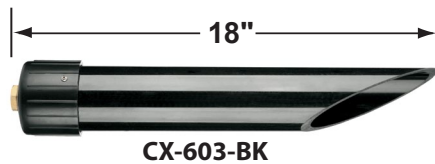

SPECIFICATION SHEET

PRODUCT # : CL-755-BT-AB

•Path Lights

•Cast Brass

Fixture Specifications:

Housing: Corrosion Resistant Cast Brass

Stem: 24" solid brass pipe with 1/2" NPT on bottom.
Stem is also available in 18".

Knuckle: Swivel cast brass knuckle with thumb screw and 1/2" NPT threaded male hub on bottom.

Gasket: Silicone double gasketed for water-tight sealing

Wiring: Fixture is prewired with a 10ft 18-2 SPT-2W direct burial cord. Wire connector sold separately. Universal connector (**CX-839**), and silicone filled wire nut (**CX-854**) are available from Corona Lighting.

Mounting Spike: Standard injection molded 8 1/2" large spike with 1/2" NPT threaded female hub on bottom.

Electrical Notes: A remote 12V transformer is required. Options are available from Corona Lighting. Voltage range for LED module is 10V-15V. Proper grease/lubricant is suggested on threaded parts during installation process.

E-Mail: sales@coronalighting.com

PRODUCT # : CL-755-BT-AB

•Path Lights

•Cast Brass

Mounting Pedestals

- CX-601-BK 1" PVC Mounting Pedestal, ½" NPT, **Black**
- CX-601-VG 1" PVC Mounting Pedestal, ½" NPT, **Verde Green**
- CX-603-BK 3" PVC Mounting Pedestal, ½" NPT Female Brass Hub on top, **Black**
- CX-603-VG 3" PVC Mounting Pedestal, ½" NPT Female Brass Hub on top, **Verde Green**