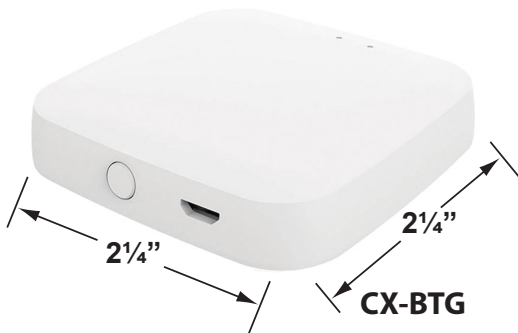

SMART ACCESSORIES

CX-BTE Bluetooth Range Extender
CX-BTG Wireless Bluetooth Mesh Gateway

JOB INFORMATION

TYPE: _____ DATE: _____

JOB NAME & ADDRESS: _____

PRODUCT #: _____

TOTAL QUANTITY: _____

LAMP TYPE & WATTAGE: _____

TRANSFORMER: _____

CONTRACTOR: _____

SPECIFIER: _____