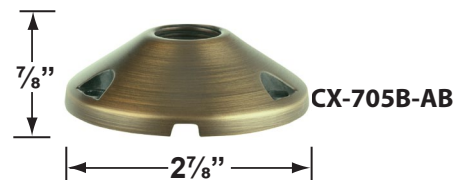

ACCESSORIES SHEET

E-Mail: sales@coronalighting.com

PRODUCT # : CL-755-BT-AB

•Path Lights

•Cast Brass

Mounting Pedestals

- CX-601-BK 1" PVC Mounting Pedestal, ½" NPT, **Black**
- CX-601-VG 1" PVC Mounting Pedestal, ½" NPT, **Verde Green**
- CX-603-BK 3" PVC Mounting Pedestal, ½" NPT Female Brass Hub on top, **Black**
- CX-603-VG 3" PVC Mounting Pedestal, ½" NPT Female Brass Hub on top, **Verde Green**

- CX-604-BK 1" PVC Adjustable Mounting Pedestal, ½" NPT, **Black**
- CX-621-BK 1" PVC Cap, ½" NPT, **Black**
- CX-621-VG 1" PVC Cap, ½" NPT, **Verde Green**
- CX-622-BK 2" PVC Cap, ½" NPT, **Black**
- CX-622-VG 2" PVC Cap, ½" NPT, **Verde Green**
- CX-624-BK 3" PVC Cap, ½" NPT Female Brass Hub, **Black**
- CX-624-VG 3" PVC Cap, ½" NPT Female Brass Hub, **Verde Green**

Reflectors (Free Pack-in)

- 15D 15° Reflector
- 60D 60° Reflector

Ground Spikes

- CX-642-BK 8.5" ABS Spike, ½" NPT, **Black**
- CX-642-BZ 8.5" ABS Spike, ½" NPT, **Bronze**
- CX-643-BZ 8.5" ABS Spike, ½" NPT, **Bronze**

- CX-646-BK 8" ABS Spike, ½" NPT, **Black**
- CX-646-BR 8" ABS Spike, ½" NPT, **Natural Brass**
- CX-646-SS 8" ABS Spike, ½" NPT, **Stainless Steel**
- CX-647-BK 10.5" Heavy Duty ABS Spike, ½" NPT, **Black**

Mounting Canopies

- CX-705B-AB Brass Flat Canopy, ½" NPT, **Antique Bronze**
- CX-709B-AB Brass Raised Canopy, ½" NPT, **Antique Bronze**
- CX-718B-AB 5" Brass Canopy, 3-Hole ½" NPT, **Antique Bronze**