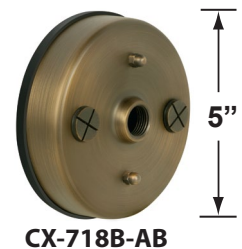

ACCESSORIES SHEET

E-Mail: sales@coronalighting.com

PRODUCT # : CL-755-BT-AB

•Path Lights

•Cast Brass

Mounting Pedestals

- CX-601-BK 1" PVC Mounting Pedestal, ½" NPT, **Black**
- CX-601-VG 1" PVC Mounting Pedestal, ½" NPT, **Verde Green**
- CX-603-BK 3" PVC Mounting Pedestal, ½" NPT Female Brass Hub on top, **Black**
- CX-603-VG 3" PVC Mounting Pedestal, ½" NPT Female Brass Hub on top, **Verde Green**

- CX-604-BK 1" PVC Adjustable Mounting Pedestal, ½" NPT, **Black**
- CX-621-BK 1" PVC Cap, ½" NPT, **Black**
- CX-621-VG 1" PVC Cap, ½" NPT, **Verde Green**
- CX-622-BK 2" PVC Cap, ½" NPT, **Black**
- CX-622-VG 2" PVC Cap, ½" NPT, **Verde Green**
- CX-624-BK 3" PVC Cap, ½" NPT Female Brass Hub, **Black**
- CX-624-VG 3" PVC Cap, ½" NPT Female Brass Hub, **Verde Green**

Reflectors (Free Pack-in)

- 15D 15° Reflector
- 60D 60° Reflector

Ground Spikes

- CX-642-BK 8.5" ABS Spike, ½" NPT, **Black**
- CX-642-BZ 8.5" ABS Spike, ½" NPT, **Bronze**
- CX-643-BZ 8.5" ABS Spike, ½" NPT, **Bronze**

- CX-646-BK 8" ABS Spike, ½" NPT, **Black**
- CX-646-BR 8" ABS Spike, ½" NPT, **Natural Brass**
- CX-646-SS 8" ABS Spike, ½" NPT, **Stainless Steel**
- CX-647-BK 10.5" Heavy Duty ABS Spike, ½" NPT, **Black**

Mounting Canopies

- CX-705B-AB Brass Flat Canopy, ½" NPT, **Antique Bronze**
- CX-709B-AB Brass Raised Canopy, ½" NPT, **Antique Bronze**
- CX-718B-AB 5" Brass Canopy, 3-Hole ½" NPT, **Antique Bronze**