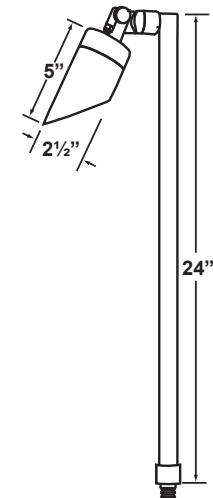

Knuckle: Swivel cast brass knuckle with thumb screw and 1/2" NPT threaded male hub on bottom.

Gasket: Silicone double gasketed for water-tight sealing

Wiring: Fixture is prewired with a 10ft 18-2 SPT-2W direct burial cord. Wire connector sold separately. Universal connector (**CX-839**), and silicone filled wire nut (**CX-854**) are available from Corona Lighting.

Mounting Spike: Standard injection molded 8 1/2" large spike with 1/2" NPT threaded female hub on bottom.

Electrical Notes: A remote 12V transformer is required. Options are available from Corona Lighting. Voltage range for LED module is 10V-15V. Proper grease/lubricant is suggested on threaded parts during installation process.

Warranty: Lifetime limited warranty on fixture housing. Ten (10) years warranty on LED module.