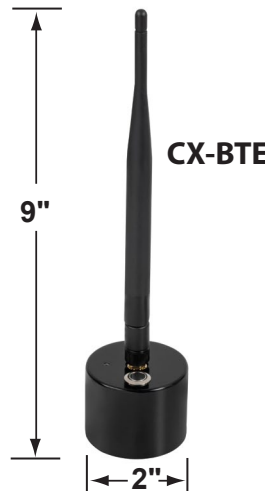

SMART ACCESSORIES

CX-BTE Bluetooth Range Extender
CX-BTG Wireless Bluetooth Mesh Gateway

JOB INFORMATION

TYPE: _____ DATE: _____

JOB NAME & ADDRESS: _____

PRODUCT #: _____

TOTAL QUANTITY: _____

LAMP TYPE & WATTAGE: _____

TRANSFORMER: _____

CONTRACTOR: _____

SPECIFIER: _____