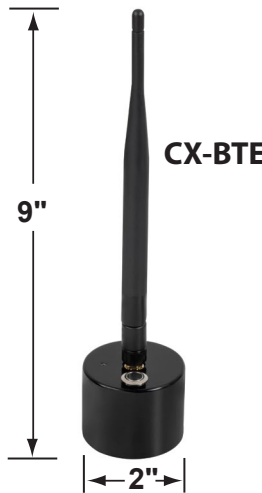

SMART ACCESSORIES

- CX-BTE Bluetooth Range Extender
- CX-BTG Wireless Bluetooth Mesh Gateway

JOB INFORMATION

TYPE: _____ DATE: _____

JOB NAME & ADDRESS: _____

PRODUCT #: _____

TOTAL QUANTITY: _____

LAMP TYPE & WATTAGE: _____

TRANSFORMER: _____

CONTRACTOR: _____

SPECIFIER: _____