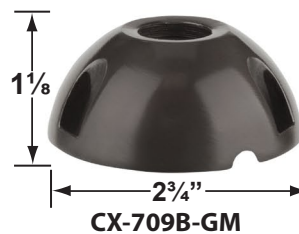

ACCESSORIES SHEET

PRODUCT # : CL-744-T-BT-GM

•Path Lights

•Cast Brass

Mounting Pedestals

- CX-601-BK 1" PVC Mounting Pedestal, ½" NPT, **Black**
- CX-601-VG 1" PVC Mounting Pedestal, ½" NPT, **Verde Green**
- CX-603-BK 3" PVC Mounting Pedestal, ½" NPT Female Brass Hub on top, **Black**
- CX-603-VG 3" PVC Mounting Pedestal, ½" NPT Female Brass Hub on top, **Verde Green**

- CX-604-BK 1" PVC Adjustable Mounting Pedestal, ½" NPT, **Black**
- CX-621-BK 1" PVC Cap, ½" NPT, **Black**
- CX-621-VG 1" PVC Cap, ½" NPT, **Verde Green**
- CX-622-BK 2" PVC Cap, ½" NPT, **Black**
- CX-622-VG 2" PVC Cap, ½" NPT, **Verde Green**
- CX-624-BK 3" PVC Cap, ½" NPT Female Brass Hub, **Black**
- CX-624-VG 3" PVC Cap, ½" NPT Female Brass Hub, **Verde Green**

Reflectors (Free Pack-in)

- 15D 15° Reflector
- 60D 60° Reflector

Ground Spikes

- CX-642-BK 8.5" ABS Spike, ½" NPT, **Black**
- CX-642-BZ 8.5" ABS Spike, ½" NPT, **Bronze**
- CX-643-BZ 8.5" ABS Spike, ½" NPT, **Bronze**

- CX-646-BK 8" ABS Spike, ½" NPT, **Black**
- CX-646-BR 8" ABS Spike, ½" NPT, **Natural Brass**
- CX-646-SS 8" ABS Spike, ½" NPT, **Stainless Steel**
- CX-647-BK 10.5" Heavy Duty ABS Spike, ½" NPT, **Black**

Mounting Canopies

- CX-705B-GM Brass Flat Canopy, ½" NPT, **Gun Metal**
- CX-709B-GM Brass Raised Canopy, ½" NPT, **Gun Metal**
- CX-718B-GM 5" Brass Canopy, 3-Hole ½" NPT, **Gun Metal**