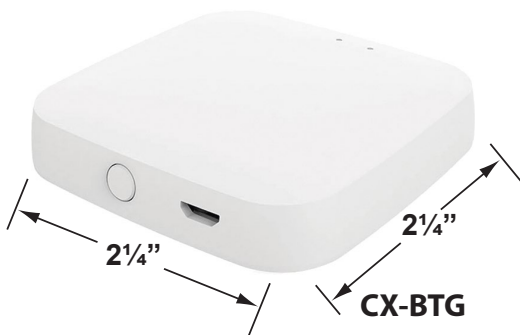

SMART ACCESSORIES

- CX-BTE Bluetooth Range Extender
- CX-BTG Wireless Bluetooth Mesh Gateway

JOB INFORMATION

TYPE: _____ DATE: _____

JOB NAME & ADDRESS: _____

PRODUCT #: _____

TOTAL QUANTITY: _____

LAMP TYPE & WATTAGE: _____

TRANSFORMER: _____

CONTRACTOR: _____

SPECIFIER: _____