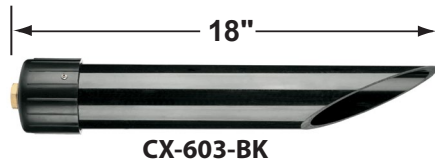

ACCESSORIES SHEET

PRODUCT # : CL-744-T-BT-GM

•Path Lights

•Cast Brass

Mounting Pedestals

- CX-601-BK 1" PVC Mounting Pedestal, ½" NPT, **Black**
- CX-601-VG 1" PVC Mounting Pedestal, ½" NPT, **Verde Green**
- CX-603-BK 3" PVC Mounting Pedestal, ½" NPT Female Brass Hub on top, **Black**
- CX-603-VG 3" PVC Mounting Pedestal, ½" NPT Female Brass Hub on top, **Verde Green**