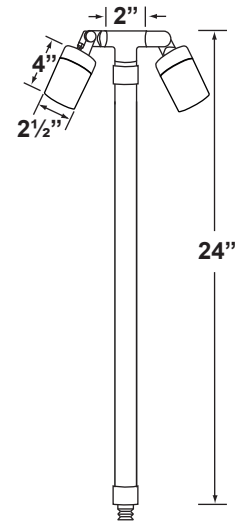

## SPECIFICATION SHEET

#### Fixture Specifications:

<p><b>Housing:</b> Corrosion Resistant Cast Brass</p> <p><b>Stem:</b> 24" solid brass pipe with 1/2" NPT on bottom. <i>Stem is also available in 18".</i></p> <p><b>Finish:</b> <b>GM-</b> Gun Metal Natural Toning process, color may vary. Also available in <b>AB-</b> Antique Bronze</p> <p><b>Lens:</b> Clear, Flat Tempered Glass Lens <i>15° &amp; 60° reflectors included (see page 2)</i></p> <p><b>Light Source:</b> Two replacable 1-6W RGB LED modules. Lumen output is between 15LM - 450LM each. Standard 38° beam spread, with 15° &amp; 60° options also included.</p> <p><b>LED Features:</b> CCT Options: Presets: 2700K, 3000K, 4000K, 5000K RGB : Unlimited color wheel options &amp; quick presets. Dimming: Every color choice Scenes: Customizable scenes with up to 8 colors. Compatibility: Amazon's Alexa and Google Home Music: The lights will follow music collected by a phone microphone.</p>	<p><b>Knuckle:</b> Swivel cast brass knuckle with thumb screw and 1/2" NPT threaded male hub on bottom.</p> <p><b>Gasket:</b> Silicone double gasketed for water-tight sealing</p> <p><b>Wiring:</b> Fixture is prewired with a 10ft 18-2 SPT-2W direct burial cord. Wire connector sold seperately. Universal connector (<b>CX-839</b>), and silicone filled wire nut (<b>CX-854</b>) are available from Corona Lighting.</p> <p><b>Mounting Spike:</b> Standard injection molded 8 1/2" large spike with 1/2" NPT threaded female hub on bottom.</p> <p><b>Electrical Notes:</b> A remote 12V transformer is required. Options are available from Corona Lighting. Voltage range for LED module is 10V-15V. Proper grease/lubricant is suggested on threaded parts during installation process.</p> <p><b>Warranty:</b> Lifetime limited warranty on fixture housing. Ten (10) years warranty on LED module.</p>
--	--