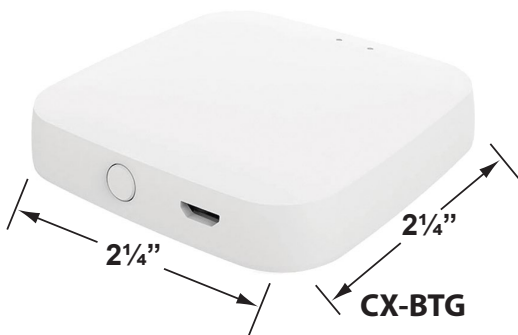

SMART ACCESSORIES

- CX-BTE Bluetooth Range Extender
- CX-BTG Wireless Bluetooth Mesh Gateway

JOB INFORMATION

TYPE: _____ DATE: _____

JOB NAME & ADDRESS: _____

PRODUCT #: _____

TOTAL QUANTITY: _____

LAMP TYPE & WATTAGE: _____

TRANSFORMER: _____

CONTRACTOR: _____

SPECIFIER: _____