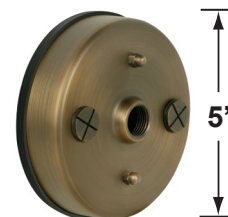

CX-718B-AB