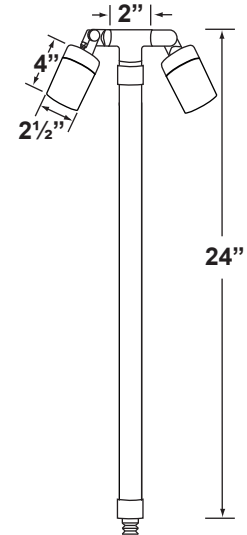

SPECIFICATION SHEET

E-Mail: sales@coronalighting.com

PRODUCT # : CL-744-T-BT-AB

•Path Lights

•Cast Brass

Fixture Specifications:

<p>Housing: Corrosion Resistant Cast Brass</p> <p>Stem: 24" solid brass pipe with 1/2" NPT on bottom. <i>Stem is also available in 18".</i></p> <p>Finish: AB- Antique Bronze Natural Toning process, color may vary. Also available in GM- Gun Metal</p> <p>Lens: Clear, Flat Tempered Glass Lens <i>15° & 60° reflectors included (see page 2)</i></p> <p>Light Source: Two replacable 1-6W RGB LED modules. Lumen output is between 15LM - 450LM each. Standard 38° beam spread, with 15° & 60° options also included.</p> <p>LED Features: CCT Options: Presets: 2700K, 3000K, 4000K, 5000K RGB : Unlimited color wheel options & quick presets. Dimming: Every color choice Scenes: Customizable scenes with up to 8 colors. Compatibility: Amazon's Alexa and Google Home Music: The lights will follow music collected by a phone microphone.</p>	<p>Knuckle: Swivel cast brass knuckle with thumb screw and 1/2" NPT threaded male hub on bottom.</p> <p>Gasket: Silicone double gasketed for water-tight sealing</p> <p>Wiring: Fixture is prewired with a 10ft 18-2 SPT-2W direct burial cord. Wire connector sold seperately. Universal connector (CX-839), and silicone filled wire nut (CX-854) are available from Corona Lighting.</p> <p>Mounting Spike: Standard injection molded 8 1/2" large spike with 1/2" NPT threaded female hub on bottom.</p> <p>Electrical Notes: A remote 12V transformer is required. Options are available from Corona Lighting. Voltage range for LED module is 10V-15V. Proper grease/lubricant is suggested on threaded parts during installation process.</p> <p>Warranty: Lifetime limited warranty on fixture housing. Ten (10) years warranty on LED module.</p>
--	--