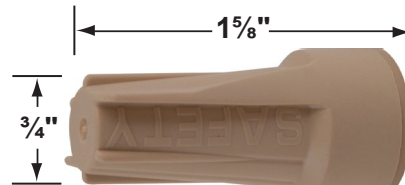

Cable Connectors

- CX-854 Direct Burial Silicone Filled Wire Nut, **Tan**
- CX-858 Speedy Cable Connector, Supply Cable up to 10-2, **Black**
- CX-839 Universal cable connector, Supply cable up to 8-2, one/Pack **Black**

CX-682B-AB 6"

CX-683B-AB 12"

CX-684B-AB 18"

CX-685B-AB 24"

CX-854