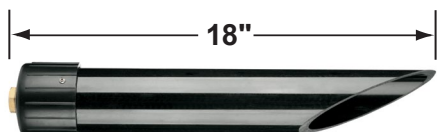

PRODUCT # : CL-744-T-BT-AB

•Path Lights

•Cast Brass

Mounting Pedestals

- CX-601-BK 1" PVC Mounting Pedestal, ½" NPT, **Black**
- CX-601-VG 1" PVC Mounting Pedestal, ½" NPT, **Verde Green**
- CX-603-BK 3" PVC Mounting Pedestal, ½" NPT Female Brass Hub on top, **Black**
- CX-603-VG 3" PVC Mounting Pedestal, ½" NPT Female Brass Hub on top, **Verde Green**

CX-603-BK