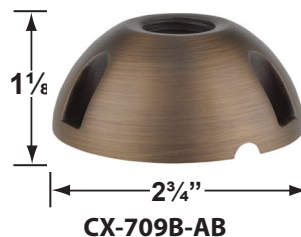

CX-709B-AB