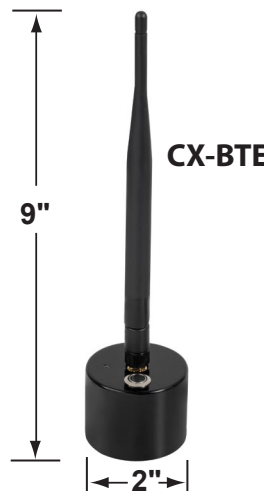

SMART ACCESSORIES

- CX-BTE Bluetooth Range Extender
- CX-BTG Wireless Bluetooth Mesh Gateway

JOB INFORMATION

TYPE: _____ DATE: _____

JOB NAME & ADDRESS: _____

PRODUCT #: _____

TOTAL QUANTITY: _____

LAMP TYPE & WATTAGE: _____

TRANSFORMER: _____

CONTRACTOR: _____

SPECIFIER: _____