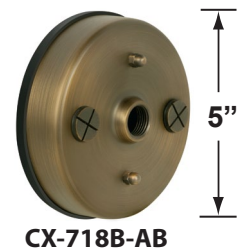

ACCESSORIES SHEET

PRODUCT # : CL-744-BT-AB

•Path Lights

•Cast Brass

Mounting Pedestals

- CX-601-BK 1" PVC Mounting Pedestal, ½" NPT, **Black**
- CX-601-VG 1" PVC Mounting Pedestal, ½" NPT, **Verde Green**
- CX-603-BK 3" PVC Mounting Pedestal, ½" NPT Female Brass Hub on top, **Black**
- CX-603-VG 3" PVC Mounting Pedestal, ½" NPT Female Brass Hub on top, **Verde Green**

- CX-604-BK 1" PVC Adjustable Mounting Pedestal, ½" NPT, **Black**
- CX-621-BK 1" PVC Cap, ½" NPT, **Black**
- CX-621-VG 1" PVC Cap, ½" NPT, **Verde Green**
- CX-622-BK 2" PVC Cap, ½" NPT, **Black**
- CX-622-VG 2" PVC Cap, ½" NPT, **Verde Green**
- CX-624-BK 3" PVC Cap, ½" NPT Female Brass Hub, **Black**
- CX-624-VG 3" PVC Cap, ½" NPT Female Brass Hub, **Verde Green**

Reflectors (Free Pack-in)

- 15D 15° Reflector
- 60D 60° Reflector

Ground Spikes

- CX-642-BK 8.5" ABS Spike, ½" NPT, **Black**
- CX-642-BZ 8.5" ABS Spike, ½" NPT, **Bronze**
- CX-643-BZ 8.5" ABS Spike, ½" NPT, **Bronze**

- CX-646-BK 8" ABS Spike, ½" NPT, **Black**
- CX-646-BR 8" ABS Spike, ½" NPT, **Natural Brass**
- CX-646-SS 8" ABS Spike, ½" NPT, **Stainless Steel**
- CX-647-BK 10.5" Heavy Duty ABS Spike, ½" NPT, **Black**

Mounting Canopies

- CX-705B-AB Brass Flat Canopy, ½" NPT, **Antique Bronze**
- CX-709B-AB Brass Raised Canopy, ½" NPT, **Antique Bronze**
- CX-718B-AB 5" Brass Canopy, 3-Hole ½" NPT, **Antique Bronze**