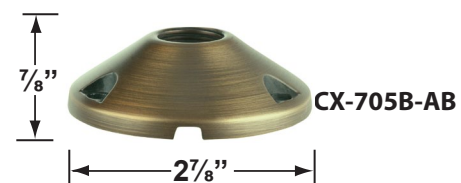

ACCESSORIES SHEET

PRODUCT # : CL-744-BT-AB

•Path Lights

•Cast Brass

Mounting Pedestals

- CX-601-BK 1" PVC Mounting Pedestal, ½" NPT, **Black**
- CX-601-VG 1" PVC Mounting Pedestal, ½" NPT, **Verde Green**
- CX-603-BK 3" PVC Mounting Pedestal, ½" NPT Female Brass Hub on top, **Black**
- CX-603-VG 3" PVC Mounting Pedestal, ½" NPT Female Brass Hub on top, **Verde Green**

- CX-604-BK 1" PVC Adjustable Mounting Pedestal, ½" NPT, **Black**
- CX-621-BK 1" PVC Cap, ½" NPT, **Black**
- CX-621-VG 1" PVC Cap, ½" NPT, **Verde Green**
- CX-622-BK 2" PVC Cap, ½" NPT, **Black**
- CX-622-VG 2" PVC Cap, ½" NPT, **Verde Green**
- CX-624-BK 3" PVC Cap, ½" NPT Female Brass Hub, **Black**
- CX-624-VG 3" PVC Cap, ½" NPT Female Brass Hub, **Verde Green**

Reflectors (Free Pack-in)

- 15D 15° Reflector
- 60D 60° Reflector

Ground Spikes

- CX-642-BK 8.5" ABS Spike, ½" NPT, **Black**
- CX-642-BZ 8.5" ABS Spike, ½" NPT, **Bronze**
- CX-643-BZ 8.5" ABS Spike, ½" NPT, **Bronze**

- CX-646-BK 8" ABS Spike, ½" NPT, **Black**
- CX-646-BR 8" ABS Spike, ½" NPT, **Natural Brass**
- CX-646-SS 8" ABS Spike, ½" NPT, **Stainless Steel**
- CX-647-BK 10.5" Heavy Duty ABS Spike, ½" NPT, **Black**

Mounting Canopies

- CX-705B-AB Brass Flat Canopy, ½" NPT, **Antique Bronze**
- CX-709B-AB Brass Raised Canopy, ½" NPT, **Antique Bronze**
- CX-718B-AB 5" Brass Canopy, 3-Hole ½" NPT, **Antique Bronze**