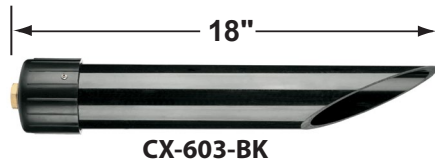

ACCESSORIES SHEET

PRODUCT # : CL-744-BT-AB

•Path Lights

•Cast Brass

Mounting Pedestals

- CX-601-BK 1" PVC Mounting Pedestal, ½" NPT, **Black**
- CX-601-VG 1" PVC Mounting Pedestal, ½" NPT, **Verde Green**
- CX-603-BK 3" PVC Mounting Pedestal, ½" NPT Female Brass Hub on top, **Black**
- CX-603-VG 3" PVC Mounting Pedestal, ½" NPT Female Brass Hub on top, **Verde Green**