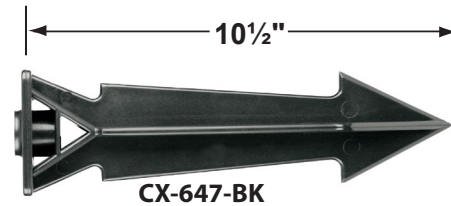

Ground Spikes

- CX-642-BK 8.5" ABS Spike, ½" NPT, **Black**
- CX-642-BZ 8.5" ABS Spike, ½" NPT, **Bronze**
- CX-643-BZ 8.5" ABS Spike, ½" NPT, **Bronze**

- CX-646-BK 8" ABS Spike, ½" NPT, **Black**
- CX-646-BR 8" ABS Spike, ½" NPT, **Natural Brass**
- CX-646-SS 8" ABS Spike, ½" NPT, **Stainless Steel**
- CX-647-BK 10.5" Heavy Duty ABS Spike, ½" NPT, **Black**

Mounting Canopies

- CX-705B-AB Brass Flat Canopy, ½" NPT, **Antique Bronze**
- CX-709B-AB Brass Raised Canopy, ½" NPT, **Antique Bronze**
- CX-718B-AB 5" Brass Canopy, 3-Hole ½" NPT, **Antique Bronze**