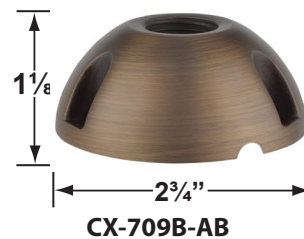

ACCESSORIES SHEET

PRODUCT # : CL-744-BT-AB

•Path Lights

•Cast Brass

Mounting Pedestals

- CX-601-BK 1" PVC Mounting Pedestal, ½" NPT, **Black**
- CX-601-VG 1" PVC Mounting Pedestal, ½" NPT, **Verde Green**
- CX-603-BK 3" PVC Mounting Pedestal, ½" NPT Female Brass Hub on top, **Black**
- CX-603-VG 3" PVC Mounting Pedestal, ½" NPT Female Brass Hub on top, **Verde Green**

- CX-604-BK 1" PVC Adjustable Mounting Pedestal, ½" NPT, **Black**
- CX-621-BK 1" PVC Cap, ½" NPT, **Black**
- CX-621-VG 1" PVC Cap, ½" NPT, **Verde Green**
- CX-622-BK 2" PVC Cap, ½" NPT, **Black**
- CX-622-VG 2" PVC Cap, ½" NPT, **Verde Green**
- CX-624-BK 3" PVC Cap, ½" NPT Female Brass Hub, **Black**
- CX-624-VG 3" PVC Cap, ½" NPT Female Brass Hub, **Verde Green**

Reflectors (Free Pack-in)

- 15D 15° Reflector
- 60D 60° Reflector

Ground Spikes

- CX-642-BK 8.5" ABS Spike, ½" NPT, **Black**
- CX-642-BZ 8.5" ABS Spike, ½" NPT, **Bronze**
- CX-643-BZ 8.5" ABS Spike, ½" NPT, **Bronze**

- CX-646-BK 8" ABS Spike, ½" NPT, **Black**
- CX-646-BR 8" ABS Spike, ½" NPT, **Natural Brass**
- CX-646-SS 8" ABS Spike, ½" NPT, **Stainless Steel**
- CX-647-BK 10.5" Heavy Duty ABS Spike, ½" NPT, **Black**

Mounting Canopies

- CX-705B-AB Brass Flat Canopy, ½" NPT, **Antique Bronze**
- CX-709B-AB Brass Raised Canopy, ½" NPT, **Antique Bronze**
- CX-718B-AB 5" Brass Canopy, 3-Hole ½" NPT, **Antique Bronze**