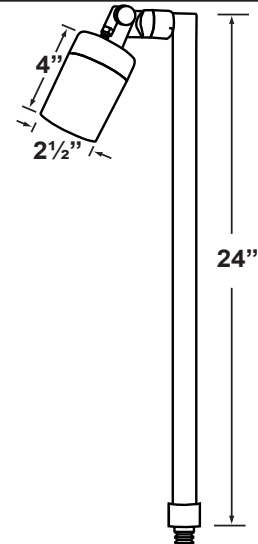

Knuckle: Swivel cast brass knuckle with thumb screw and 1/2" NPT threaded male hub on bottom.

Gasket: Silicone double gasketed for water-tight sealing

Wiring: Fixture is prewired with a 10ft 18-2 SPT-2W direct burial cord. Wire connector sold separately. Universal connector (**CX-839**), and silicone filled wire nut (**CX-854**) are available from Corona Lighting.

Mounting Spike: Standard injection molded 8 1/2" large spike with 1/2" NPT threaded female hub on bottom.

Electrical Notes: A remote 12V transformer is required. Options are available from Corona Lighting. Voltage range for LED module is 10V-15V. Proper grease/lubricant is suggested on threaded parts during installation process.

Warranty: Lifetime limited warranty on fixture housing. Ten (10) years warranty on LED module.