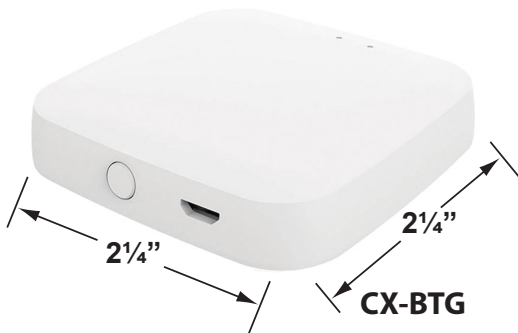

SMART ACCESSORIES

CX-BTE Bluetooth Range Extender
CX-BTG Wireless Bluetooth Mesh Gateway

JOB INFORMATION

TYPE: DATE:

JOB NAME & ADDRESS:

PRODUCT #:

TOTAL QUANTITY:

LAMP TYPE & WATTAGE:

TRANSFORMER:

CONTRACTOR:

SPECIFIER: