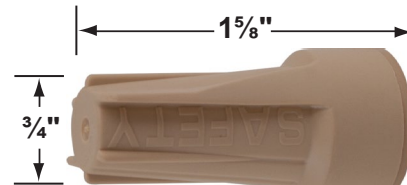

#### Cable Connectors

- CX-854 Direct Burial Silicone Filled Wire Nut, **Tan**
- CX-858 Speedy Cable Connector, Supply Cable up to 10-2, **Black**
- CX-839 Universal cable connector, Supply cable up to 8-2, one/Pack **Black**

**CX-682B-AB 6"**

**CX-683B-AB 12"**

**CX-684B-AB 18"**

**CX-685B-AB 24"**

**CX-854**