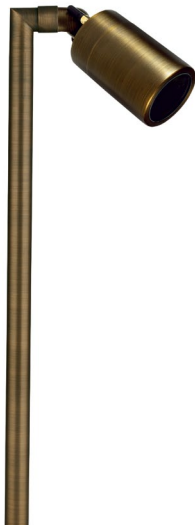

Knuckle: Swivel cast brass knuckle with thumb screw and 1/2" NPT threaded male hub on bottom.

Gasket: Silicone double gasketed for water-tight sealing

Wiring: Fixture is prewired with a 10ft 18-2 SPT-2W direct burial cord. Wire connector sold separately. Universal connector (**CX-839**), and silicone filled wire nut (**CX-854**) are available from Corona Lighting.

Mounting Spike: Standard injection molded 8 1/2" large spike with 1/2" NPT threaded female hub on bottom.

Electrical Notes: A remote 12V transformer is required. Options are available from Corona Lighting. Voltage range for LED module is 10V-15V. Proper grease/lubricant is suggested on threaded parts during installation process.

Warranty: Lifetime limited warranty on fixture housing. Ten (10) years warranty on LED module.