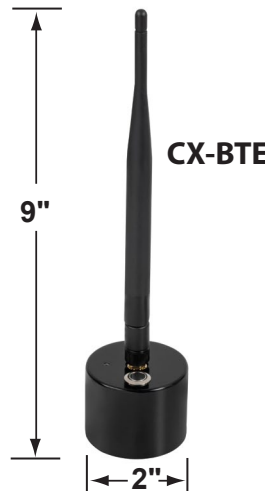

SMART ACCESSORIES

CX-BTE Bluetooth Range Extender
CX-BTG Wireless Bluetooth Mesh Gateway

JOB INFORMATION

TYPE: DATE:

JOB NAME & ADDRESS:

PRODUCT #:

TOTAL QUANTITY:

LAMP TYPE & WATTAGE:

TRANSFORMER:

CONTRACTOR:

SPECIFIER: