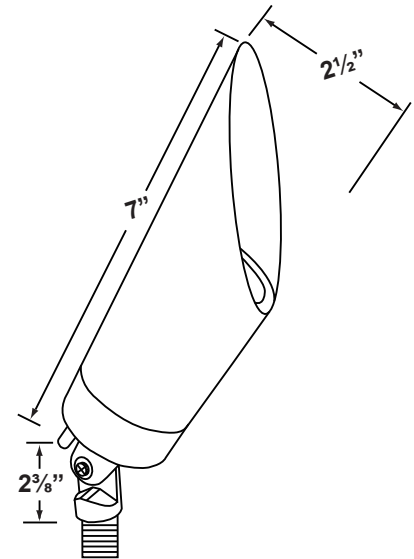

Gasket: Silicone double gasketed for water-tight sealing

Knuckle: Swivel cast brass knuckle with thumb screw and 1/2" NPT threaded male hub on bottom.

Wiring: Fixture is prewired with a 10ft 18-2 SPT-2W direct burial cord. Wire connector sold separately. Universal connector (**CX-839**), and silicone filled wire nut (**CX-854**) are available from Corona Lighting.

Mounting Spike: Standard injection molded 8 1/2" large spike with 1/2" NPT threaded female hub on bottom.

Electrical Notes: A remote 12V transformer is required. Options are available from Corona Lighting. Voltage range for LED module is 10V-15V. Proper grease/lubricant is suggested on threaded parts during installation process.

Warranty: Lifetime limited warranty on fixture housing. Ten (10) years warranty on LED module.