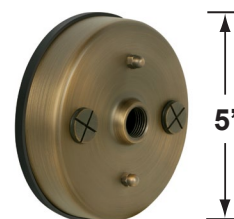

Mounting Risers

- CX-682B-AB 6" Brass Riser, 1/2" NPT Male/Female, **Antique Bronze**
- CX-683B-AB 12" Brass Riser, 1/2" NPT Male/Female, **Antique Bronze**
- CX-684B-AB 18" Brass Riser, 1/2" NPT Male/Female, **Antique Bronze**
- CX-685B-AB 24" Brass Riser, 1/2" NPT Male/Female, **Antique Bronze**

CX-682B-AB 6"

CX-683B-AB 12"

CX-684B-AB 18"

CX-685B-AB 24"

CX-719B-AB

CX-718B-AB

CX-722-BR

ACCESSORIES SHEET

PRODUCT # : CL-406-BT-AB

• Directional Lights

• Cast Brass

Mounting Posts For Sign Light & Path Light Applications

- CX-678B-AB 24" Brass Single Head Post, **Antique Bronze**
- CX-679B-AB 24" Brass Double Head Post, **Antique Bronze**
- CX-690B-AB 18" Brass Single Head Post, **Antique Bronze**
- CX-693B-AB 18" Brass Double Head Post, **Antique Bronze**

•CX-718B-AB (Mounting Canopies pg 2) is required for sign light installation.

Cable Connectors

- CX-854 Direct Burial Silicone Filled Wire Nut, **Tan**
- CX-858 Speedy Cable Connector, Supply Cable up to 10-2, **Black**
- CX-839 Universal cable connector, Supply cable up to 8-2, one/Pack **Black**