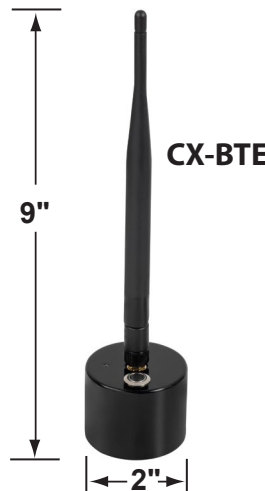

SMART ACCESSORIES

CX-BTE Bluetooth Range Extender
CX-BTG Wireless Bluetooth Mesh Gateway

JOB INFORMATION

TYPE: _____ DATE: _____

JOB NAME & ADDRESS: _____

PRODUCT #: _____

TOTAL QUANTITY: _____

LAMP TYPE & WATTAGE: _____

TRANSFORMER: _____

CONTRACTOR: _____

SPECIFIER: _____