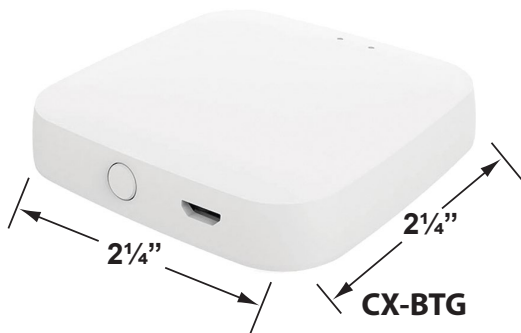

SMART ACCESSORIES

CX-BTE Bluetooth Range Extender
CX-BTG Wireless Bluetooth Mesh Gateway

JOB INFORMATION

TYPE: _____ DATE: _____

JOB NAME & ADDRESS: _____

PRODUCT #: _____

TOTAL QUANTITY: _____

LAMP TYPE & WATTAGE: _____

TRANSFORMER: _____

CONTRACTOR: _____

SPECIFIER: _____