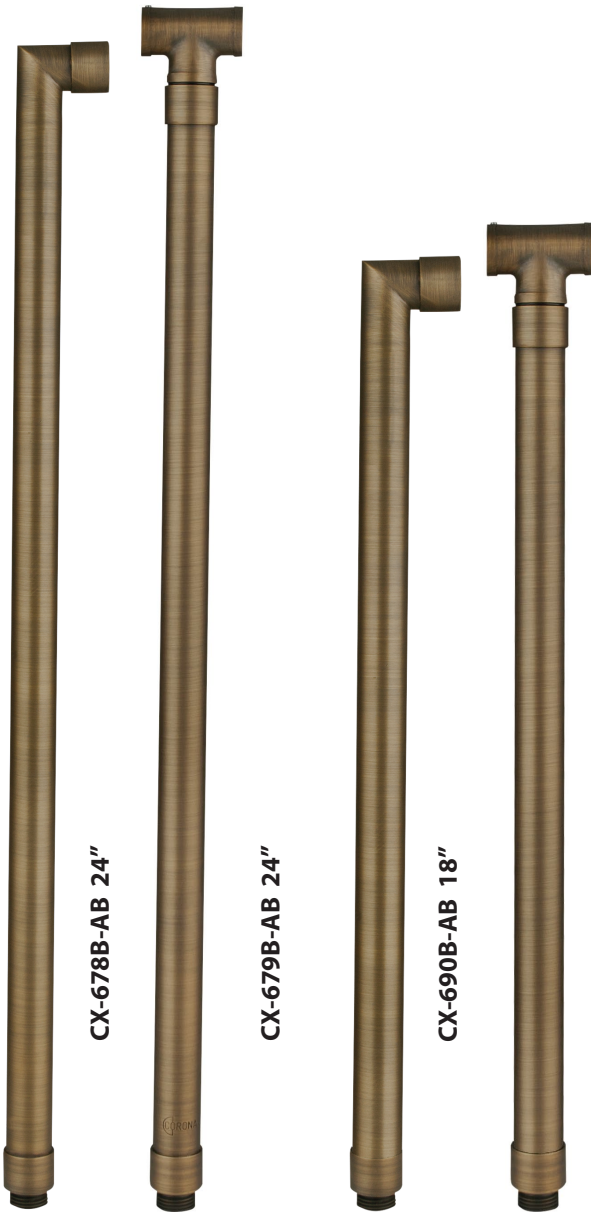

SPECIFICATION SHEET

PRODUCT # : CL-406-BT-AB

• Directional Lights

• Cast Brass

Fixture Specifications:

Housing: Corrosion Resistant Cast Brass

Finish: **AB-** Antique Bronze
Natural Toning process, color may vary.
Also available in **GM-** Gun Metal

CX-682B-AB 6"

CX-683B-AB 12"

CX-684B-AB 18"

CX-685B-AB 24"

CX-719B-AB

CX-718B-AB

CX-722-BR

ACCESSORIES SHEET

PRODUCT # : CL-406-BT-AB

• Directional Lights

• Cast Brass

Mounting Posts For Sign Light & Path Light Applications

- CX-678B-AB 24" Brass Single Head Post, **Antique Bronze**
- CX-679B-AB 24" Brass Double Head Post, **Antique Bronze**
- CX-690B-AB 18" Brass Single Head Post, **Antique Bronze**
- CX-693B-AB 18" Brass Double Head Post, **Antique Bronze**

•CX-718B-AB (Mounting Canopies pg 2) is required for sign light installation.

Cable Connectors

- CX-854 Direct Burial Silicone Filled Wire Nut, **Tan**
- CX-858 Speedy Cable Connector, Supply Cable up to 10-2, **Black**
- CX-839 Universal cable connector, Supply cable up to 8-2, one/Pack **Black**