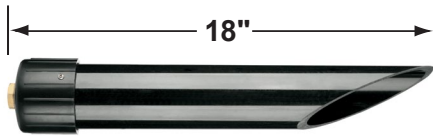

PRODUCT # : CL-406-BT-AB

• Directional Lights

• Cast Brass

Mounting Pedestals

- CX-601-BK 1" PVC Mounting Pedestal, 1/2" NPT, **Black**
- CX-601-VG 1" PVC Mounting Pedestal, 1/2" NPT, **Verde Green**
- CX-603-BK 3" PVC Mounting Pedestal, 1/2" NPT Female Brass Hub on top, **Black**
- CX-603-VG 3" PVC Mounting Pedestal, 1/2" NPT Female Brass Hub on top, **Verde Green**

CX-603-BK

- CX-604-BK 1" PVC Adjustable Mounting Pedestal, 1/2" NPT, **Black**
- CX-621-BK 1" PVC Cap, 1/2" NPT, **Black**
- CX-621-VG 1" PVC Cap, 1/2" NPT, **Verde Green**
- CX-622-BK 2" PVC Cap, 1/2" NPT, **Black**
- CX-622-VG 2" PVC Cap, 1/2" NPT, **Verde Green**
- CX-624-BK 3" PVC Cap, 1/2" NPT Female Brass Hub, **Black**
- CX-624-VG 3" PVC Cap, 1/2" NPT Female Brass Hub, **Verde Green**

Mounting Canopies

- CX-705B-AB Brass Flat Canopy, 1/2" NPT, **Antique Bronze**
- CX-709B-AB Brass Raised Canopy, 1/2" NPT, **Antique Bronze**
- CX-718B-AB 5" Brass Canopy, 3-Hole 1/2" NPT, **Antique Bronze**
- CX-719B-AB Brass Tree Mounting Bracket, 1/2" NPT, **Antique Bronze**
- CX-720-BR Brass Tree mount Canopy with 9" Rubber Strap stretches to 14, **Natural Brass**
- CX-721-BR Brass Tree mount Canopy with 15" Rubber Strap stretches to 22", **Natural Brass**
- CX-722-BR Brass Tree mount Canopy with 22" Rubber Strap stretches to 33", **Natural Brass**
- CX-723-BR Brass Tree mount Canopy with 31" Rubber Strap stretches to 45", **Natural Brass**