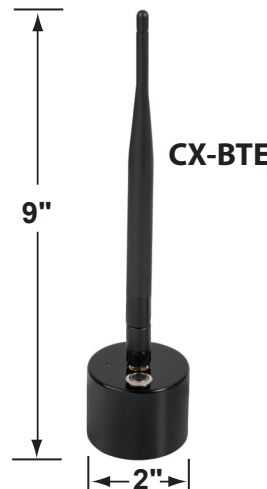

SMART ACCESSORIES

- CX-BTE Bluetooth Range Extender
- CX-BTG Wireless Bluetooth Mesh Gateway

JOB INFORMATION

TYPE: _____ DATE: _____

JOB NAME & ADDRESS: _____

PRODUCT #: _____

TOTAL QUANTITY: _____

LAMP TYPE & WATTAGE: _____

TRANSFORMER: _____

CONTRACTOR: _____

SPECIFIER: _____