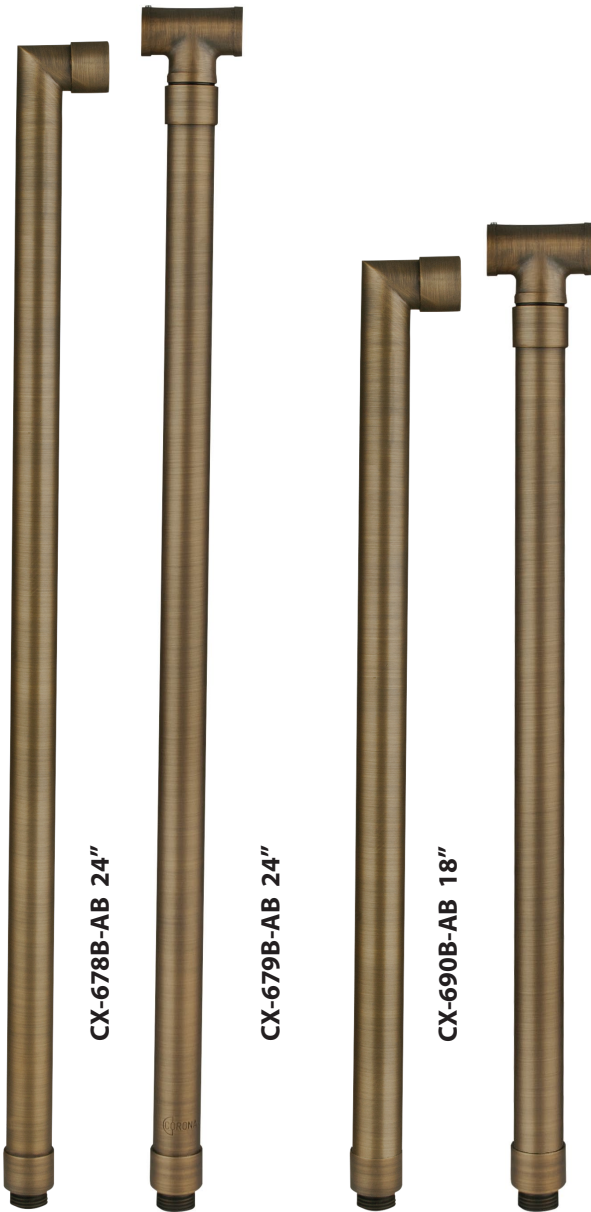

ACCESSORIES SHEET

PRODUCT # : CL-405-BT-AB

• Directional Lights

• Cast Brass

Mounting Posts For Sign Light & Path Light Applications

- CX-678B-AB 24" Brass Single Head Post, **Antique Bronze**
- CX-679B-AB 24" Brass Double Head Post, **Antique Bronze**
- CX-690B-AB 18" Brass Single Head Post, **Antique Bronze**
- CX-693B-AB 18" Brass Double Head Post, **Antique Bronze**

•CX-718B-AB (Mounting Canopies pg 2) is required for sign light installation.