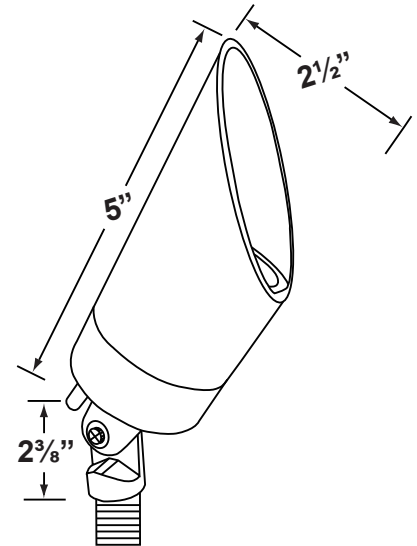

SPECIFICATION SHEET

PRODUCT # : CL-405-BT-AB

• Directional Lights

• Cast Brass

Fixture Specifications:

<p>Housing: Corrosion Resistant Cast Brass</p> <p>Finish: AB- Antique Bronze Natural Toning process, color may vary. Also available in GM- Gun Metal</p> <p>Lens: Clear, Convex Glass Lens. <i>15° & 60° reflectors included (see page 3)</i></p> <p>Light Source: Replacable 1-6W RGB LED module. Lumen output is between 15LM - 450LM. Standard 38° beam spread, with 15° & 60° options also included.</p> <p>LED Features: CCT Options: Presets: 2700K, 3000K, 4000K, 5000K RGB : Unlimited color wheel options & quick presets. Dimming: Every color choice Scenes: Customizable scenes with up to 8 colors. Compatibility: Amazon's Alexa and Google Home Music: The lights will follow music collected by a phone microphone.</p>	<p>Gasket: Silicone double gasketed for water-tight sealing</p> <p>Knuckle: Swivel cast brass knuckle with thumb screw and 1/2" NPT threaded male hub on bottom.</p> <p>Wiring: Fixture is prewired with a 10ft 18-2 SPT-2W direct burial cord. Wire connector sold separately. Universal connector (CX-839), and silicone filled wire nut (CX-854) are available from Corona Lighting.</p> <p>Mounting Spike: Standard injection molded 8 1/2" large spike with 1/2" NPT threaded female hub on bottom.</p> <p>Electrical Notes: A remote 12V transformer is required. Options are available from Corona Lighting. Voltage range for LED module is 10V-15V. Proper grease/lubricant is suggested on threaded parts during installation process.</p> <p>Warranty: Lifetime limited warranty on fixture housing. Ten (10) years warranty on LED module.</p>
--	--