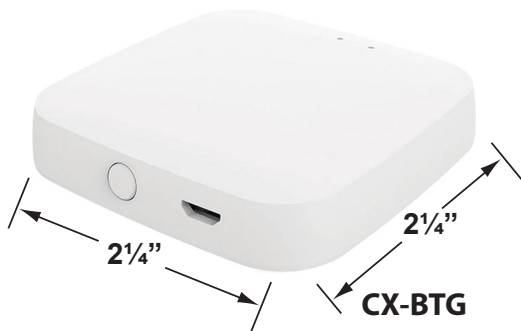

SPECIFICATION SHEET

PRODUCT # : CL-405-BT-AB

• Directional Lights

• Cast Brass

Fixture Specifications:

<p>Housing: Corrosion Resistant Cast Brass</p> <p>Finish: AB- Antique Bronze Natural Toning process, color may vary. Also available in GM- Gun Metal</p> <p>Lens: Clear, Convex Glass Lens. <i>15° & 60° reflectors included (see page 3)</i></p> <p>Light Source: Replacable 1-6W RGB LED module. Lumen output is between 15LM - 450LM. Standard 38° beam spread, with 15° & 60° options also included.</p> <p>LED Features: CCT Options: Presets: 2700K, 3000K, 4000K, 5000K RGB : Unlimited color wheel options & quick presets. Dimming: Every color choice Scenes: Customizable scenes with up to 8 colors. Compatibility: Amazon's Alexa and Google Home Music: The lights will follow music collected by a phone microphone.</p>	<p>Gasket: Silicone double gasketed for water-tight sealing</p> <p>Knuckle: Swivel cast brass knuckle with thumb screw and 1/2" NPT threaded male hub on bottom.</p> <p>Wiring: Fixture is prewired with a 10ft 18-2 SPT-2W direct burial cord. Wire connector sold separately. Universal connector (CX-839), and silicone filled wire nut (CX-854) are available from Corona Lighting.</p> <p>Mounting Spike: Standard injection molded 8 1/2" large spike with 1/2" NPT threaded female hub on bottom.</p> <p>Electrical Notes: A remote 12V transformer is required. Options are available from Corona Lighting. Voltage range for LED module is 10V-15V. Proper grease/lubricant is suggested on threaded parts during installation process.</p> <p>Warranty: Lifetime limited warranty on fixture housing. Ten (10) years warranty on LED module.</p>
--	--

SMART ACCESSORIES

- CX-BTE Bluetooth Range Extender
- CX-BTG Wireless Bluetooth Mesh Gateway

JOB INFORMATION

TYPE: _____ DATE: _____

JOB NAME & ADDRESS: _____

PRODUCT #: _____

TOTAL QUANTITY: _____

LAMP TYPE & WATTAGE: _____