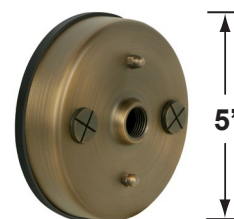

Mounting Risers

- CX-682B-AB 6" Brass Riser, 1/2" NPT Male/Female, **Antique Bronze**
- CX-683B-AB 12" Brass Riser, 1/2" NPT Male/Female, **Antique Bronze**
- CX-684B-AB 18" Brass Riser, 1/2" NPT Male/Female, **Antique Bronze**
- CX-685B-AB 24" Brass Riser, 1/2" NPT Male/Female, **Antique Bronze**

CX-682B-AB 6"

CX-683B-AB 12"

CX-684B-AB 18"

CX-685B-AB 24"

CX-719B-AB

CX-718B-AB

CX-722-BR

ACCESSORIES SHEET

PRODUCT # : CL-405-BT-AB

• Directional Lights

• Cast Brass

Mounting Posts For Sign Light & Path Light Applications

- CX-678B-AB 24" Brass Single Head Post, **Antique Bronze**
- CX-679B-AB 24" Brass Double Head Post, **Antique Bronze**
- CX-690B-AB 18" Brass Single Head Post, **Antique Bronze**
- CX-693B-AB 18" Brass Double Head Post, **Antique Bronze**

•CX-718B-AB (Mounting Canopies pg 2) is required for sign light installation.

Cable Connectors

- CX-854 Direct Burial Silicone Filled Wire Nut, **Tan**
- CX-858 Speedy Cable Connector, Supply Cable up to 10-2, **Black**
- CX-839 Universal cable connector, Supply cable up to 8-2, one/Pack **Black**