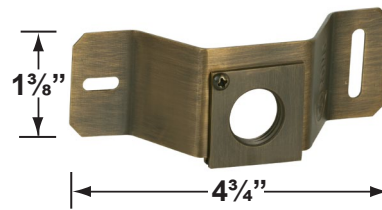

Mounting Risers

- CX-682B-AB 6" Brass Riser, 1/2" NPT Male/Female, **Antique Bronze**
- CX-683B-AB 12" Brass Riser, 1/2" NPT Male/Female, **Antique Bronze**
- CX-684B-AB 18" Brass Riser, 1/2" NPT Male/Female, **Antique Bronze**
- CX-685B-AB 24" Brass Riser, 1/2" NPT Male/Female, **Antique Bronze**

CX-682B-AB 6"

CX-683B-AB 12"

CX-684B-AB 18"

CX-685B-AB 24"

CX-719B-AB

CX-718B-AB

CX-722-BR

ACCESSORIES SHEET