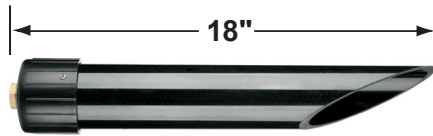

PRODUCT # : CL-405-BT-AB

• Directional Lights

• Cast Brass

Mounting Pedestals

- CX-601-BK 1" PVC Mounting Pedestal, 1/2" NPT, **Black**
- CX-601-VG 1" PVC Mounting Pedestal, 1/2" NPT, **Verde Green**
- CX-603-BK 3" PVC Mounting Pedestal, 1/2" NPT Female Brass Hub on top, **Black**
- CX-603-VG 3" PVC Mounting Pedestal, 1/2" NPT Female Brass Hub on top, **Verde Green**

CX-603-BK

- CX-604-BK 1" PVC Adjustable Mounting Pedestal, 1/2" NPT, **Black**
- CX-621-BK 1" PVC Cap, 1/2" NPT, **Black**
- CX-621-VG 1" PVC Cap, 1/2" NPT, **Verde Green**
- CX-622-BK 2" PVC Cap, 1/2" NPT, **Black**
- CX-622-VG 2" PVC Cap, 1/2" NPT, **Verde Green**
- CX-624-BK 3" PVC Cap, 1/2" NPT Female Brass Hub, **Black**
- CX-624-VG 3" PVC Cap, 1/2" NPT Female Brass Hub, **Verde Green**

Mounting Canopies

- CX-705B-AB Brass Flat Canopy, 1/2" NPT, **Antique Bronze**
- CX-709B-AB Brass Raised Canopy, 1/2" NPT, **Antique Bronze**
- CX-718B-AB 5" Brass Canopy, 3-Hole 1/2" NPT, **Antique Bronze**
- CX-719B-AB Brass Tree Mounting Bracket, 1/2" NPT, **Antique Bronze**
- CX-720-BR Brass Tree mount Canopy with 9" Rubber Strap stretches to 14, **Natural Brass**
- CX-721-BR Brass Tree mount Canopy with 15" Rubber Strap stretches to 22", **Natural Brass**
- CX-722-BR Brass Tree mount Canopy with 22" Rubber Strap stretches to 33", **Natural Brass**
- CX-723-BR Brass Tree mount Canopy with 31" Rubber Strap stretches to 45", **Natural Brass**