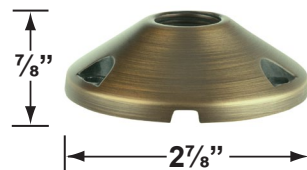

CX-705B-AB