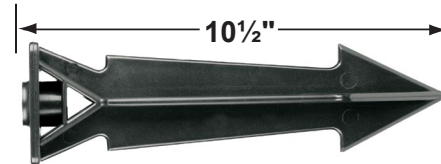

Ground Spikes

- CX-642-BK 8.5" ABS Spike, 1/2" NPT, **Black**
- CX-642-BZ 8.5" ABS Spike, 1/2" NPT, **Bronze**
- CX-643-BZ 8.5" ABS Spike, 1/2" NPT, **Bronze**

CX-647-BK

- CX-646-BK 8" ABS Spike, 1/2" NPT, **Black**
- CX-646-BR 8" ABS Spike, 1/2" NPT, **Natural Brass**
- CX-646-SS 8" ABS Spike, 1/2" NPT, **Stainless Steel**
- CX-647-BK 10.5" Heavy Duty ABS Spike, 1/2" NPT, **Black**

Mounting Risers

- CX-682B-AB 6" Brass Riser, 1/2" NPT Male/Female, **Antique Bronze**
- CX-683B-AB 12" Brass Riser, 1/2" NPT Male/Female, **Antique Bronze**
- CX-684B-AB 18" Brass Riser, 1/2" NPT Male/Female, **Antique Bronze**
- CX-685B-AB 24" Brass Riser, 1/2" NPT Male/Female, **Antique Bronze**