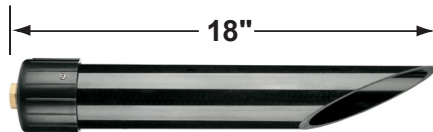

PRODUCT # : CL-400-BT-GM

• Directional Lights

• Cast Brass

Mounting Pedestals

- CX-601-BK 1" PVC Mounting Pedestal, ½" NPT, **Black**
- CX-601-VG 1" PVC Mounting Pedestal, ½" NPT, **Verde Green**
- CX-603-BK 3" PVC Mounting Pedestal, ½" NPT Female Brass Hub on top, **Black**
- CX-603-VG 3" PVC Mounting Pedestal, ½" NPT Female Brass Hub on top, **Verde Green**

CX-603-BK

- CX-604-BK 1" PVC Adjustable Mounting Pedestal, ½" NPT, **Black**
- CX-621-BK 1" PVC Cap, ½" NPT, **Black**
- CX-621-VG 1" PVC Cap, ½" NPT, **Verde Green**
- CX-622-BK 2" PVC Cap, ½" NPT, **Black**
- CX-622-VG 2" PVC Cap, ½" NPT, **Verde Green**
- CX-624-BK 3" PVC Cap, ½" NPT Female Brass Hub, **Black**
- CX-624-VG 3" PVC Cap, ½" NPT Female Brass Hub, **Verde Green**

Mounting Canopies

- CX-705B-GM Brass Flat Canopy, ½" NPT, **Gun Metal**
- CX-709B-GM Brass Raised Canopy, ½" NPT, **Gun Metal**
- CX-718B-GM 5" Brass Canopy, 3-Hole ½" NPT, **Gun Metal**
- CX-719B-GM Brass Tree Mounting Bracket, 1/2" NPT, **Gun Metal**
- CX-720-BR Brass Tree mount Canopy with 9" Rubber Strap stretches to 14, **Natural Brass**
- CX-721-BR Brass Tree mount Canopy with 15" Rubber Strap stretches to 22", **Natural Brass**
- CX-722-BR Brass Tree mount Canopy with 22" Rubber Strap stretches to 33", **Natural Brass**
- CX-723-BR Brass Tree mount Canopy with 31" Rubber Strap stretches to 45", **Natural Brass**