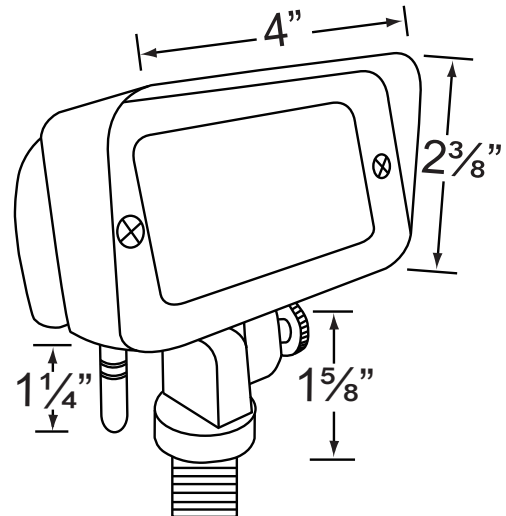

Housing: Corrosion Resistant Cast Brass

Finish: **GM-** Gun Metal
Natural Toning process, color may vary.
Also available in **AB-** Antique Bronze

Lens: Removable Frosted Lens (Clear Lens Included)

Light Source: Replacable 1-5W RGB LED module. Lumen output is between 15LM - 350LM. Allows for 120° beam spread.

LED Features: CCT Options: Presets: 2700K, 3000K, 4000K, 5000K
RGB : Unlimited color wheel options & quick presets.
Dimming: Every color choice
Scenes: Customizable scenes with up to 8 colors.
Compatibility: Amazon's Alexa and Google Home
Music: The lights will follow music collected by a phone microphone.

Gasket: Silicone gasket for water tight sealing

Knuckle: Adjustable cast brass knuckle with thumb screw and 1/2" NPT threaded male hub on bottom.

Wiring: Fixture is prewired with a 10ft 18-2 SPT-2W direct burial cord. Wire connector sold separately. Universal connector (**CX-839**), and silicone filled wire nut (**CX-854**) are available from Corona Lighting.

Mounting Spike: Standard injection molded 8 1/2" large spike with 1/2" NPT threaded female hub on bottom.

Electrical Notes: A remote 12V transformer is required. Options are available from Corona Lighting. Voltage range for LED module is 10V-15V. Proper grease/lubricant is suggested on threaded parts during installation process.

Warranty: Lifetime limited warranty on fixture housing. 10 (ten) years warranty on LED module.