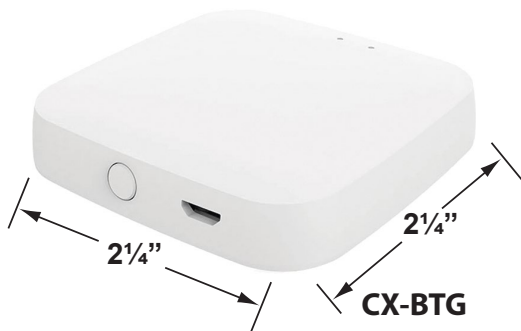

SMART ACCESSORIES

CX-BTE Bluetooth Range Extender
CX-BTG Wireless Bluetooth Mesh Gateway

JOB INFORMATION

TYPE: DATE:

JOB NAME & ADDRESS:

PRODUCT #:

TOTAL QUANTITY:

LAMP TYPE & WATTAGE:

TRANSFORMER:

CONTRACTOR:

SPECIFIER: