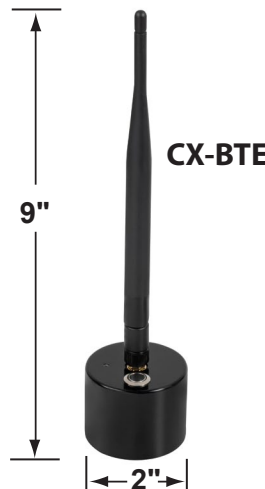

SMART ACCESSORIES

CX-BTE Bluetooth Range Extender
CX-BTG Wireless Bluetooth Mesh Gateway

JOB INFORMATION

TYPE: DATE:

JOB NAME & ADDRESS:

PRODUCT #:

TOTAL QUANTITY:

LAMP TYPE & WATTAGE:

TRANSFORMER:

CONTRACTOR:

SPECIFIER: