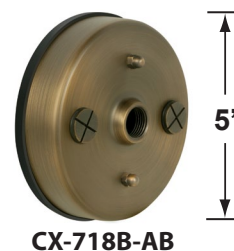

PRODUCT # : CL-400-BT-AB

• Directional Lights

• Cast Brass

Mounting Pedestals

- CX-601-BK 1" PVC Mounting Pedestal, 1/2" NPT, **Black**
- CX-601-VG 1" PVC Mounting Pedestal, 1/2" NPT, **Verde Green**
- CX-603-BK 3" PVC Mounting Pedestal, 1/2" NPT Female Brass Hub on top, **Black**
- CX-603-VG 3" PVC Mounting Pedestal, 1/2" NPT Female Brass Hub on top, **Verde Green**

Mounting Canopies

- CX-705B-AB Brass Flat Canopy, 1/2" NPT, **Antique Bronze**
- CX-709B-AB Brass Raised Canopy, 1/2" NPT, **Antique Bronze**
- CX-718B-AB 5" Brass Canopy, 3-Hole 1/2" NPT, **Antique Bronze**
- CX-719B-AB Brass Tree Mounting Bracket, 1/2" NPT, **Antique Bronze**
- CX-720-BR Brass Tree mount Canopy with 9" Rubber Strap stretches to 14, **Natural Brass**
- CX-721-BR Brass Tree mount Canopy with 15" Rubber Strap stretches to 22", **Natural Brass**
- CX-722-BR Brass Tree mount Canopy with 22" Rubber Strap stretches to 33", **Natural Brass**
- CX-723-BR Brass Tree mount Canopy with 31" Rubber Strap stretches to 45", **Natural Brass**

Ground Spikes

- CX-642-BK 8.5" ABS Spike, 1/2" NPT, **Black**
- CX-642-BZ 8.5" ABS Spike, 1/2" NPT, **Bronze**
- CX-643-BZ 8.5" ABS Spike, 1/2" NPT, **Bronze**

- CX-646-BK 8" ABS Spike, 1/2" NPT, **Black**
- CX-646-BR 8" ABS Spike, 1/2" NPT, **Natural Brass**
- CX-646-SS 8" ABS Spike, 1/2" NPT, **Stainless Steel**
- CX-647-BK 10.5" Heavy Duty ABS Spike, 1/2" NPT, **Black**

Mounting Risers

- CX-682B-AB 6" Brass Riser, 1/2" NPT Male/Female, **Antique Bronze**
- CX-683B-AB 12" Brass Riser, 1/2" NPT Male/Female, **Antique Bronze**
- CX-684B-AB 18" Brass Riser, 1/2" NPT Male/Female, **Antique Bronze**
- CX-685B-AB 24" Brass Riser, 1/2" NPT Male/Female, **Antique Bronze**