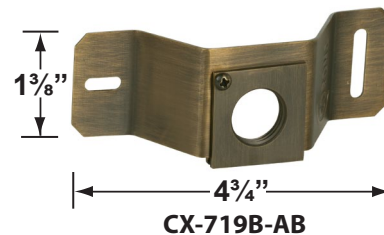

SPECIFICATION SHEET

PRODUCT # : CL-400-BT-AB

• Directional Lights

• Cast Brass

Fixture Specifications:

<p>Housing: Corrosion Resistant Cast Brass</p> <p>Finish: AB- Antique Bronze Natural Toning process, color may vary. Also available in GM- Gun Metal</p> <p>Lens: Removable Frosted Lens (Clear Lens Included)</p> <p>Light Source: Replacable 1-5W RGB LED module. Lumen output is between 15LM - 350LM. Allows for 120° beam spread.</p> <p>LED Features: CCT Options: Presets: 2700K, 3000K, 4000K, 5000K RGB : Unlimited color wheel options & quick presets. Dimming: Every color choice Scenes: Customizable scenes with up to 8 colors. Compatibility: Amazon's Alexa and Google Home Music: The lights will follow music collected by a phone microphone.</p> <p>Gasket: Silicone gasket for water tight sealing</p>	<p>Knuckle: Adjustable cast brass knuckle with thumb screw and ½" NPT threaded male hub on bottom.</p> <p>Wiring: Fixture is prewired with a 10ft 18-2 SPT-2W direct burial cord. Wire connector sold separately. Universal connector (CX-839), and silicone filled wire nut (CX-854) are available from Corona Lighting.</p> <p>Mounting Spike: Standard injection molded 8½" large spike with ½" NPT threaded female hub on bottom.</p> <p>Electrical Notes: A remote 12V transformer is required. Options are available from Corona Lighting. Voltage range for LED module is 10V-15V. Proper grease/lubricant is suggested on threaded parts during installation process.</p> <p>Warranty: Lifetime limited warranty on fixture housing. 10 (ten) years warranty on LED module.</p>
--	--

Mounting Risers

- CX-682B-AB 6" Brass Riser, 1/2" NPT Male/Female, **Antique Bronze**
- CX-683B-AB 12" Brass Riser, 1/2" NPT Male/Female, **Antique Bronze**
- CX-684B-AB 18" Brass Riser, 1/2" NPT Male/Female, **Antique Bronze**
- CX-685B-AB 24" Brass Riser, 1/2" NPT Male/Female, **Antique Bronze**