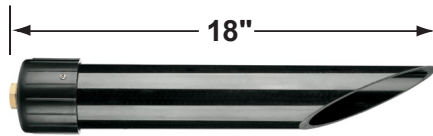

SPECIFICATION SHEET

PRODUCT # : CL-400-BT-AB

• Directional Lights

• Cast Brass

Fixture Specifications:

<p>Housing: Corrosion Resistant Cast Brass</p> <p>Finish: AB- Antique Bronze Natural Toning process, color may vary. Also available in GM- Gun Metal</p> <p>Lens: Removable Frosted Lens (Clear Lens Included)</p> <p>Light Source: Replacable 1-5W RGB LED module. Lumen output is between 15LM - 350LM. Allows for 120° beam spread.</p> <p>LED Features: CCT Options: Presets: 2700K, 3000K, 4000K, 5000K RGB : Unlimited color wheel options & quick presets. Dimming: Every color choice Scenes: Customizable scenes with up to 8 colors. Compatibility: Amazon's Alexa and Google Home Music: The lights will follow music collected by a phone microphone.</p> <p>Gasket: Silicone gasket for water tight sealing</p>	<p>Knuckle: Adjustable cast brass knuckle with thumb screw and ½" NPT threaded male hub on bottom.</p> <p>Wiring: Fixture is prewired with a 10ft 18-2 SPT-2W direct burial cord. Wire connector sold separately. Universal connector (CX-839), and silicone filled wire nut (CX-854) are available from Corona Lighting.</p> <p>Mounting Spike: Standard injection molded 8½" large spike with ½" NPT threaded female hub on bottom.</p> <p>Electrical Notes: A remote 12V transformer is required. Options are available from Corona Lighting. Voltage range for LED module is 10V-15V. Proper grease/lubricant is suggested on threaded parts during installation process.</p> <p>Warranty: Lifetime limited warranty on fixture housing. 10 (ten) years warranty on LED module.</p>
--	--

PRODUCT # : CL-400-BT-AB

• Directional Lights

• Cast Brass

Mounting Pedestals

- CX-601-BK 1" PVC Mounting Pedestal, 1/2" NPT, **Black**
- CX-601-VG 1" PVC Mounting Pedestal, 1/2" NPT, **Verde Green**
- CX-603-BK 3" PVC Mounting Pedestal, 1/2" NPT Female Brass Hub on top, **Black**
- CX-603-VG 3" PVC Mounting Pedestal, 1/2" NPT Female Brass Hub on top, **Verde Green**