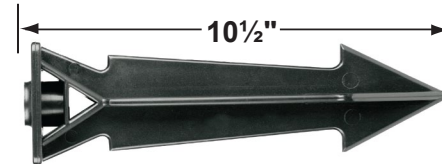

Ground Spikes

- CX-642-BK 8.5" ABS Spike, 1/2" NPT, **Black**
- CX-642-BZ 8.5" ABS Spike, 1/2" NPT, **Bronze**
- CX-643-BZ 8.5" ABS Spike, 1/2" NPT, **Bronze**

- CX-646-BK 8" ABS Spike, 1/2" NPT, **Black**
- CX-646-BR 8" ABS Spike, 1/2" NPT, **Natural Brass**
- CX-646-SS 8" ABS Spike, 1/2" NPT, **Stainless Steel**
- CX-647-BK 10.5" Heavy Duty ABS Spike, 1/2" NPT, **Black**

Mounting Risers

- CX-682B-AB 6" Brass Riser, 1/2" NPT Male/Female, **Antique Bronze**
- CX-683B-AB 12" Brass Riser, 1/2" NPT Male/Female, **Antique Bronze**
- CX-684B-AB 18" Brass Riser, 1/2" NPT Male/Female, **Antique Bronze**
- CX-685B-AB 24" Brass Riser, 1/2" NPT Male/Female, **Antique Bronze**