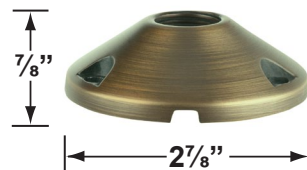

Mounting Canopies

- CX-705B-AB Brass Flat Canopy, 1/2" NPT, **Antique Bronze**
- CX-709B-AB Brass Raised Canopy, 1/2" NPT, **Antique Bronze**
- CX-718B-AB 5" Brass Canopy, 3-Hole 1/2" NPT, **Antique Bronze**
- CX-719B-AB Brass Tree Mounting Bracket, 1/2" NPT, **Antique Bronze**
- CX-720-BR Brass Tree mount Canopy with 9" Rubber Strap stretches to 14, **Natural Brass**
- CX-721-BR Brass Tree mount Canopy with 15" Rubber Strap stretches to 22", **Natural Brass**
- CX-722-BR Brass Tree mount Canopy with 22" Rubber Strap stretches to 33", **Natural Brass**
- CX-723-BR Brass Tree mount Canopy with 31" Rubber Strap stretches to 45", **Natural Brass**