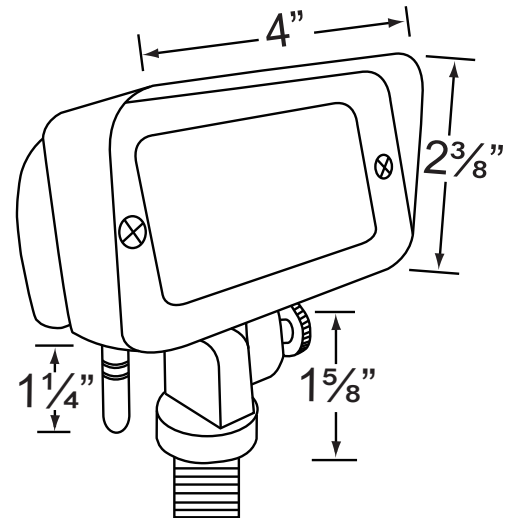

SPECIFICATION SHEET

PRODUCT # : CL-400-BT-AB

• Directional Lights

• Cast Brass

Fixture Specifications:

Housing: Corrosion Resistant Cast Brass Finish: AB- Antique Bronze Natural Toning process, color may vary. Also available in GM- Gun Metal Lens: Removable Frosted Lens (Clear Lens Included) Light Source: Replacable 1-5W RGB LED module. Lumen output is between 15LM - 350LM. Allows for 120° beam spread. LED Features: CCT Options: Presets: 2700K, 3000K, 4000K, 5000K RGB : Unlimited color wheel options & quick presets. Dimming: Every color choice Scenes: Customizable scenes with up to 8 colors. Compatibility: Amazon's Alexa and Google Home Music: The lights will follow music collected by a phone microphone. Gasket: Silicone gasket for water tight sealing	Knuckle: Adjustable cast brass knuckle with thumb screw and ½" NPT threaded male hub on bottom. Wiring: Fixture is prewired with a 10ft 18-2 SPT-2W direct burial cord. Wire connector sold separately. Universal connector (CX-839), and silicone filled wire nut (CX-854) are available from Corona Lighting. Mounting Spike: Standard injection molded 8½" large spike with ½" NPT threaded female hub on bottom. Electrical Notes: A remote 12V transformer is required. Options are available from Corona Lighting. Voltage range for LED module is 10V-15V. Proper grease/lubricant is suggested on threaded parts during installation process. Warranty: Lifetime limited warranty on fixture housing. 10 (ten) years warranty on LED module.

LED INTEGRATED

SMART ACCESSORIES

- CX-BTE Bluetooth Range Extender
- CX-BTG Wireless Bluetooth Mesh Gateway

JOB INFORMATION