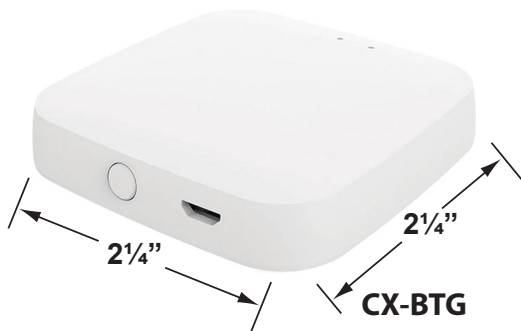

SPECIFICATION SHEET

PRODUCT # : CL-400-BT-AB

• Directional Lights

• Cast Brass

Fixture Specifications:

<p>Housing: Corrosion Resistant Cast Brass</p> <p>Finish: AB- Antique Bronze Natural Toning process, color may vary. Also available in GM- Gun Metal</p> <p>Lens: Removable Frosted Lens (Clear Lens Included)</p> <p>Light Source: Replacable 1-5W RGB LED module. Lumen output is between 15LM - 350LM. Allows for 120° beam spread.</p> <p>LED Features: CCT Options: Presets: 2700K, 3000K, 4000K, 5000K RGB : Unlimited color wheel options & quick presets. Dimming: Every color choice Scenes: Customizable scenes with up to 8 colors. Compatibility: Amazon's Alexa and Google Home Music: The lights will follow music collected by a phone microphone.</p> <p>Gasket: Silicone gasket for water tight sealing</p>	<p>Knuckle: Adjustable cast brass knuckle with thumb screw and ½" NPT threaded male hub on bottom.</p> <p>Wiring: Fixture is prewired with a 10ft 18-2 SPT-2W direct burial cord. Wire connector sold separately. Universal connector (CX-839), and silicone filled wire nut (CX-854) are available from Corona Lighting.</p> <p>Mounting Spike: Standard injection molded 8½" large spike with ½" NPT threaded female hub on bottom.</p> <p>Electrical Notes: A remote 12V transformer is required. Options are available from Corona Lighting. Voltage range for LED module is 10V-15V. Proper grease/lubricant is suggested on threaded parts during installation process.</p> <p>Warranty: Lifetime limited warranty on fixture housing. 10 (ten) years warranty on LED module.</p>
--	--

AB Finish Shown

LED INTEGRATED

SMART ACCESSORIES

- CX-BTE Bluetooth Range Extender
- CX-BTG Wireless Bluetooth Mesh Gateway

CX-BTG

CX-BTE

JOB INFORMATION

TYPE: _____ DATE: _____