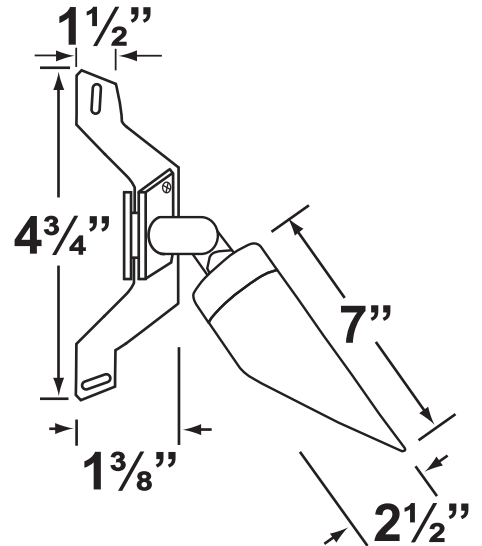

SPECIFICATION SHEET

PRODUCT # : CL-106-BT-GM

• Down Lights

• Cast Brass

Fixture Specifications:

Housing: Corrosion Resistant Cast Brass Finish: GM- Gun Metal Natural Toning process, color may vary. Also available in AB- Antique Bronze Lens: Clear, Convex Glass Lens. <i>15° & 60° reflectors included (see page 2)</i> Light Source: Replacable 1-6W RGB LED module. Lumen output is between 15LM - 450LM. Standard 38° beam spread, with 15° & 60° options also included. LED Features: CCT Options: Presets: 2700K, 3000K, 4000K, 5000K RGB : Unlimited color wheel options & quick presets. Dimming: Every color choice Scenes: Customizable scenes with up to 8 colors. Compatibility: Amazon's Alexa and Google Home Music: The lights will follow music collected by a phone microphone.	Gasket: Silicone double gasketed for water-tight sealing Knuckle: Swivel cast brass knuckle with thumb screw and 1/2" NPT threaded male hub on bottom. Wiring: Fixture is prewired with a 10ft 18-2 SPT-2W direct burial cord. Wire connector sold separately. Universal connector (CX-839), and silicone filled wire nut (CX-854) are available from Corona Lighting. Mounting: Brass mounting bracket with 1/2" NPT threaded female hub. CX-709B Brass Canopy mounting is also available. Electrical Notes: A remote 12V transformer is required. Options are available from Corona Lighting. Voltage range for LED module is 10V-15V. Proper grease/lubricant is suggested on threaded parts during installation process. Warranty: Lifetime limited warranty on fixture housing. Ten (10) years warranty on LED module.

GM Finish Shown

SMART ACCESSORIES

- CX-BTE Bluetooth Range Extender
- CX-BTG Wireless Bluetooth Mesh Gateway

JOB INFORMATION