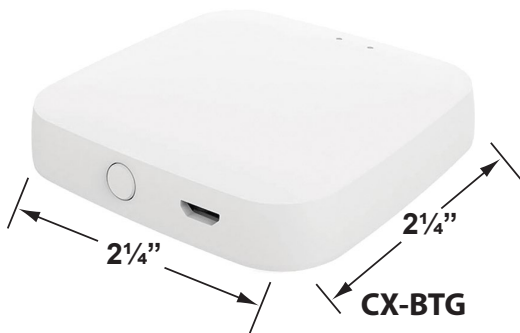

SPECIFICATION SHEET

PRODUCT # : CL-106-BT-GM

• Down Lights

• Cast Brass

Fixture Specifications:

<p>Housing: Corrosion Resistant Cast Brass</p> <p>Finish: GM- Gun Metal Natural Toning process, color may vary. Also available in AB- Antique Bronze</p> <p>Lens: Clear, Convex Glass Lens. <i>15° & 60° reflectors included (see page 2)</i></p> <p>Light Source: Replacable 1-6W RGB LED module. Lumen output is between 15LM - 450LM. Standard 38° beam spread, with 15° & 60° options also included.</p> <p>LED Features: CCT Options: Presets: 2700K, 3000K, 4000K, 5000K RGB : Unlimited color wheel options & quick presets. Dimming: Every color choice Scenes: Customizable scenes with up to 8 colors. Compatibility: Amazon's Alexa and Google Home Music: The lights will follow music collected by a phone microphone.</p>	<p>Gasket: Silicone double gasketed for water-tight sealing</p> <p>Knuckle: Swivel cast brass knuckle with thumb screw and 1/2" NPT threaded male hub on bottom.</p> <p>Wiring: Fixture is prewired with a 10ft 18-2 SPT-2W direct burial cord. Wire connector sold separately. Universal connector (CX-839), and silicone filled wire nut (CX-854) are available from Corona Lighting.</p> <p>Mounting: Brass mounting bracket with 1/2" NPT threaded female hub. CX-709B Brass Canopy mounting is also available.</p> <p>Electrical Notes: A remote 12V transformer is required. Options are available from Corona Lighting. Voltage range for LED module is 10V-15V. Proper grease/lubricant is suggested on threaded parts during installation process.</p> <p>Warranty: Lifetime limited warranty on fixture housing. Ten (10) years warranty on LED module.</p>
--	--

GM Finish Shown

SMART ACCESSORIES

- CX-BTE Bluetooth Range Extender
- CX-BTG Wireless Bluetooth Mesh Gateway

JOB INFORMATION

TYPE: _____ DATE: _____

JOB NAME & ADDRESS: _____

PRODUCT #: _____

TOTAL QUANTITY: _____