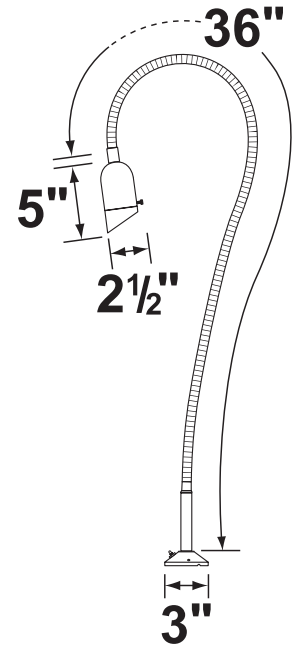

AVAILABLE LED LAMPS (Corona LED lamps have a five (5) year limited warranty against manufacturer's defects)

LAMP NUMBER	WATTS	BEAM		COLOR & TEMP.	RATED HOURS	HALOGEN EQUIVALENT
		SPREAD	LUMEN			
L-ED16-3W-SP	3.5	15° Spot	270	2700K	50,000	25 Watt
L-ED16-3W-FL	3.5	45° Flood	270	2700K	50,000	25 Watt
L-ED16-3W-WF	3.5	60° Wide Flood	270	2700K	50,000	25 Watt
L-ED16-5W-SP	5	15° Spot	350	2700K	50,000	40 Watt
L-ED16-5W-FL	5	45° Flood	350	2700K	50,000	40 Watt
L-ED16-5W-WF	5	60° Wide Flood	350	2700K	50,000	40 Watt
L-ED16-COB5W-SP	5	15° Spot	450	2700K	50,000	50 Watt
L-ED16-COB5W-FL	5	38° Flood	450	2700K	50,000	50 Watt
L-ED16-COB5W-WF	5	60° Wide Flood	450	2700K	50,000	50 Watt
L-ED16-COB5W-SP3K	5	15° Spot	470	3000K	50,000	50 Watt
L-ED16-COB5W-FL3K	5	38° Flood	470	3000K	50,000	50 Watt
L-ED16-COB5W-WF3K	5	60° Wide Flood	470	3000K	50,000	50 Watt

■ Single color MR-16 LED available in AMBER, BLUE, GREEN, PURPLE, RED and VIOLET

JOB INFORMATION

TYPE: _____ DATE: _____

JOB NAME & ADDRESS: _____

PRODUCT #: _____

TOTAL QUANTITY: _____

LAMP TYPE & WATTAGE: _____

TRANSFORMER: _____

CONTRACTOR: _____

SPECIFIER: _____

• When ordering LED lamp with a fixture your part number should follow the format below:

• **CL** - **product #** - **Length** - **lamp** - **wattage** - **lamp angle**

CL - 807-D-BK - 36 - L-ED16 - 5W - FL

Example: CL-807-D-BK-36-L-ED16-5W-FL

• Corona Lighting reserves the right to make any change and/or improvement to the design and construction of this fixture without further notification.