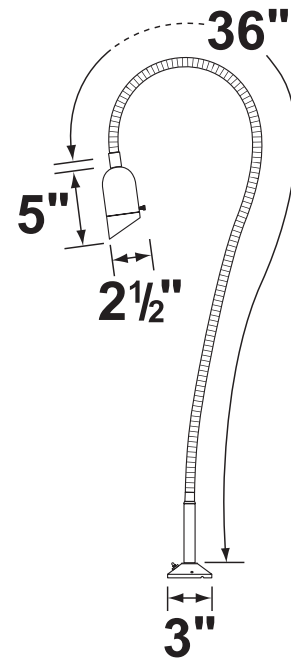

AVAILABLE LED LAMPS (Corona LED lamps have a five (5) year limited warranty against manufacturer's defects)

LAMP NUMBER	WATTS	BEAM		COLOR & TEMP.	RATED HOURS	HALOGEN EQUIVALENT
		SPREAD	LUMEN			
L-ED16-3W-SP	3.5	15° Spot	270	2700K	50,000	25 Watt
L-ED16-3W-FL	3.5	45° Flood	270	2700K	50,000	25 Watt
L-ED16-3W-WF	3.5	60° Wide Flood	270	2700K	50,000	25 Watt
L-ED16-5W-SP	5	15° Spot	350	2700K	50,000	40 Watt
L-ED16-5W-FL	5	45° Flood	350	2700K	50,000	40 Watt
L-ED16-5W-WF	5	60° Wide Flood	350	2700K	50,000	40 Watt
L-ED16-COB5W-SP	5	15° Spot	450	2700K	50,000	50 Watt
L-ED16-COB5W-FL	5	38° Flood	450	2700K	50,000	50 Watt
L-ED16-COB5W-WF	5	60° Wide Flood	450	2700K	50,000	50 Watt
L-ED16-COB5W-SP3K	5	15° Spot	470	3000K	50,000	50 Watt
L-ED16-COB5W-FL3K	5	38° Flood	470	3000K	50,000	50 Watt
L-ED16-COB5W-WF3K	5	60° Wide Flood	470	3000K	50,000	50 Watt

■ Single color MR-16 LED available in AMBER, BLUE, GREEN, PURPLE, RED and VIOLET

JOB INFORMATION

TYPE: _____ DATE: _____
JOB NAME & ADDRESS: _____
PRODUCT #: _____
TOTAL QUANTITY: _____
LAMP TYPE & WATTAGE: _____
TRANSFORMER: _____
CONTRACTOR: _____
SPECIFIER: _____

• When ordering LED lamp with a fixture your part number should follow the format below:

• **CL** - **product #** - **Length** - **lamp** - **wattage** - **lamp angle**
CL - 807-D-SI - 36 - L-ED16 - 5W - FL

Example: CL-807-D-SI-36-L-ED16-5W-FL

• Corona Lighting reserves the right to make any change and/or improvement to the design and construction of this fixture without further notification.