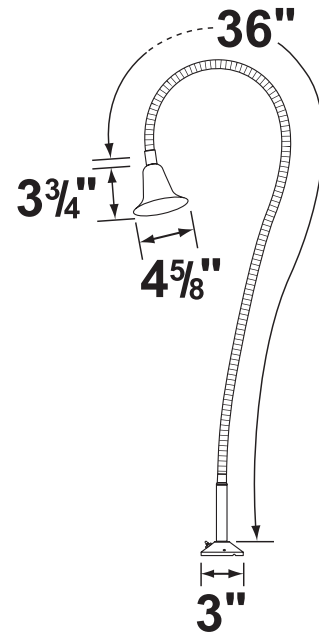

AVAILABLE LED LAMPS (Corona LED lamps have a five (5) year limited warranty against manufacturer's defects)

LAMP NUMBER	WATTS	BEAM		COLOR & TEMP.	RATED HOURS	HALOGEN EQUIVALENT
		SPREAD	LUMEN			
L-EDBA-2W	2	360°	200	2700K	25,000	20 Watt
L-EDBA-2.5W	2.5	180°	240	2700K	25,000	35 Watt
L-EDBA-2W-3K	2	360°	210	3000K	25,000	20 Watt
L-EDBA-2.5W-3K	2.5	180°	250	3000K	25,000	35 Watt
L-EDBA-AM*	2	360°	170	2000K	25,000	20 Watt

*AM- Amber color

For more additional Lamps, and accessories visit Coronalighting.com

JOB INFORMATION

TYPE: _____ DATE: _____

JOB NAME & ADDRESS: _____

PRODUCT #:

TOTAL QUANTITY:

LAMP TYPE & WATTAGE:

TRANSFORMER:

CONTRACTOR:

SPECIFIER:

• If you are ordering LED lamps you should follow the format below:

• CL - **product #** - **Length** - **lamp** - **wattage**
CL - 806-D-SI - 36 - L-EDBA - 2W-3K

Example: CL-806-D-SI-36-L-EDBA-2W-3K

• Corona Lighting reserves the right to make any change and/or improvement to the design and construction of this fixture without further notification.