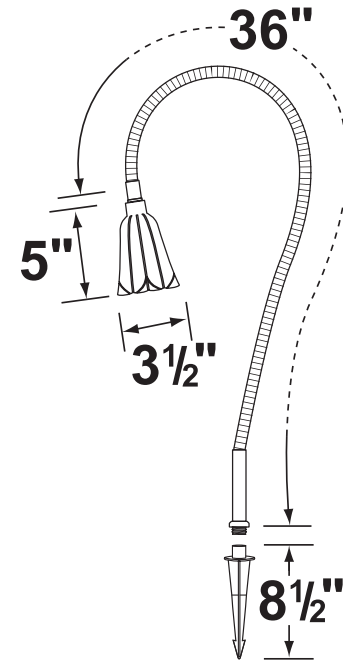

AVAILABLE LED LAMPS (Corona LED lamps have a five (5) year limited warranty against manufacturer's defects)

LAMP NUMBER	WATTS	BEAM		COLOR & TEMP.	RATED HOURS	HALOGEN EQUIVALENT
		SPREAD	LUMEN			
L-ED16-3W-SP	3.5	15° Spot	270	2700K	50,000	25 Watt
L-ED16-3W-FL	3.5	45° Flood	270	2700K	50,000	25 Watt
L-ED16-3W-WF	3.5	60° Wide Flood	270	2700K	50,000	25 Watt
L-ED16-5W-SP	5	15° Spot	350	2700K	50,000	40 Watt
L-ED16-5W-FL	5	45° Flood	350	2700K	50,000	40 Watt
L-ED16-5W-WF	5	60° Wide Flood	350	2700K	50,000	40 Watt
L-ED16-COB5W-SP	5	15° Spot	450	2700K	50,000	50 Watt
L-ED16-COB5W-FL	5	38° Flood	450	2700K	50,000	50 Watt
L-ED16-COB5W-WF	5	60° Wide Flood	450	2700K	50,000	50 Watt
L-ED16-COB5W-SP3K	5	15° Spot	470	3000K	50,000	50 Watt
L-ED16-COB5W-FL3K	5	38° Flood	470	3000K	50,000	50 Watt
L-ED16-COB5W-WF3K	5	60° Wide Flood	470	3000K	50,000	50 Watt

■ Single color MR-16 LED available in AMBER, BLUE, GREEN, PURPLE, RED and VIOLET

JOB INFORMATION

TYPE: _____ DATE: _____

JOB NAME & ADDRESS: _____

PRODUCT #: _____

TOTAL QUANTITY: _____

LAMP TYPE & WATTAGE: _____

TRANSFORMER: _____

CONTRACTOR: _____

SPECIFIER: _____

• When ordering LED lamp with a fixture your part number should follow the format below:

• **CL** - **product #** - **Length** - **lamp** - **wattage** - **lamp angle**
CL - 803-F-BK - 12 - L-ED16 - 5W - FL

Example: CL-803-F-BK-12-L-ED16-5W-FL

• Corona Lighting reserves the right to make any change and/or improvement to the design and construction of this fixture without further notification.