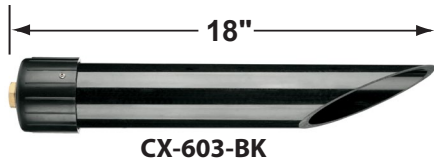

PRODUCT # : CL-803-F

•Flexible Garden Light

•Aluminum & Steel

Mounting Pedestals

- CX-601-BK 1" PVC Mounting Pedestal, ½" NPT, **Black**
- CX-601-VG 1" PVC Mounting Pedestal, ½" NPT, **Verde Green**
- CX-603-BK 3" PVC Mounting Pedestal, ½" NPT Female Brass Hub on top, **Black**
- CX-603-VG 3" PVC Mounting Pedestal, ½" NPT Female Brass Hub on top, **Verde Green**