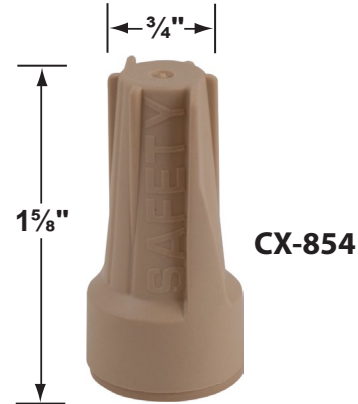

### Ground Spikes

- CX-642-BK 8.5" ABS Spike, ½" NPT, **Black**
- CX-642-BZ 8.5" ABS Spike, ½" NPT, **Bronze**
- CX-643-BZ 8.5" ABS Spike, ½" NPT, **Bronze**

- CX-646-BK 8" ABS Spike, ½" NPT, **Black**
- CX-646-BR 8" ABS Spike, ½" NPT, **Natural Brass**
- CX-646-SS 8" ABS Spike, ½" NPT, **Stainless Steel**
- CX-647-BK 10.5" Heavy Duty ABS Spike, ½" NPT, **Black**

### Cable Connectors

- CX-854 Direct Burial Silicone Filled Wire Nut, **Tan**
- CX-858 Speedy Cable Connector, Supply Cable up to 10-2, **Black**
- CX-839 Universal cable connector, Supply cable up to 8-2, one/Pack **Black**