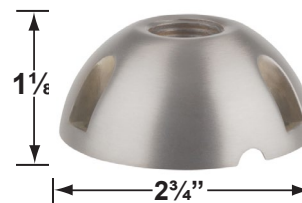

CX-709B-SI