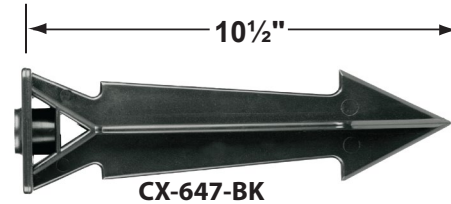

Ground Spikes

- CX-642-BK 8.5" ABS Spike, 1/2" NPT, **Black**
- CX-642-BZ 8.5" ABS Spike, 1/2" NPT, **Bronze**
- CX-643-BZ 8.5" ABS Spike, 1/2" NPT, **Bronze**

CX-647-BK

- CX-646-BK 8" ABS Spike, 1/2" NPT, **Black**
- CX-646-BR 8" ABS Spike, 1/2" NPT, **Natural Brass**
- CX-646-SS 8" ABS Spike, 1/2" NPT, **Stainless Steel**
- CX-647-BK 10.5" Heavy Duty ABS Spike, 1/2" NPT, **Black**

Special Lenses & Honeycomb Louvers

- CX-238 MR-16 Snap-on holder, **Silver Plated**
- CX-239 MR-16 honeycomb louver, **Black**
- CX-240-AM MR-16 color lens, **Amber**
- CX-240-BL MR-16 color lens, **Blue**
- CX-240-GR MR-16 color lens, **Green**
- CX-240-RD MR-16 color lens, **Red**
- CX-240-YL MR-16 color lens, **Yellow**
- CX-241 MR-16 lens, **Linear Spread**
- CX-242 MR-16 lens, **Frosted**
- CX-243 MR-16 lens, **Prismatic**

• For MR-16 Lenses and Louvers, you will need the CX-238

Mounting Canopies

- CX-705B-SI Brass Flat Canopy, 1/2" NPT, **Silver Plated**
- CX-709B-SI Brass Raised Canopy, 1/2" NPT, **Silver Plated**