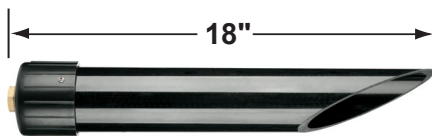

ACCESSORIES SHEET

PRODUCT # : CL-752B-T-SI

•Path Lights

• Cast Brass

Mounting Pedestals

- CX-601-BK 1" PVC Mounting Pedestal, 1/2" NPT, **Black**
- CX-601-VG 1" PVC Mounting Pedestal, 1/2" NPT, **Verde Green**
- CX-603-BK 3" PVC Mounting Pedestal, 1/2" NPT Female Brass Hub on top, **Black**
- CX-603-VG 3" PVC Mounting Pedestal, 1/2" NPT Female Brass Hub on top, **Verde Green**

CX-603-BK

- CX-604-BK 1" PVC Adjustable Mounting Pedestal, 1/2" NPT, **Black**
- CX-621-BK 1" PVC Cap, 1/2" NPT, **Black**
- CX-621-VG 1" PVC Cap, 1/2" NPT, **Verde Green**
- CX-622-BK 2" PVC Cap, 1/2" NPT, **Black**
- CX-622-VG 2" PVC Cap, 1/2" NPT, **Verde Green**
- CX-624-BK 3" PVC Cap, 1/2" NPT Female Brass Hub, **Black**
- CX-624-VG 3" PVC Cap, 1/2" NPT Female Brass Hub, **Verde Green**