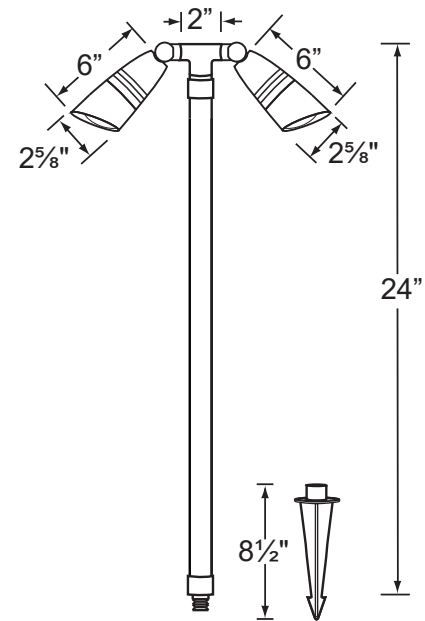

SPECIFICATION SHEET

PRODUCT # : CL-752B-T-SI

•Path Lights

• Cast Brass

Fixture Specifications:

- Housing & Shroud:** Corrosion resistant cast brass
- Stem:** 24 inch solid brass pipe with 1/2" NPT on bottom.
- Finish:** **SI- Silver Plated.** Natural toning process. Also available in **AB**, and **GM**.
- Lens:** Clear and heat resistant convex glass.
- Socket:** Top grade fixed ceramic bi-pin socket, with lamp retention clip to securely hold lamp in place.
- Lamps:** Two 12V, MR-16, 50W max. Available in 2xLED (3.5W & 5W) or without lamps. See the Lamp Guide below for more information.
- Gasket:** Silicone gasket for water tight sealing.
- Knuckle:** Adjustable cast brass knuckle with thumb screw.

- Wiring:** Fixture is prewired with a 3-ft 18-2 SPT2-W direct burial cord. Wire connector available separately. Universal connector (**CX-839**) and silicone filled wire nut (**CX-854**) are available from Corona Lighting.
- Mounting Spike:** Standard injection molded spike with 1/2" NPT threaded female hub.
- Electrical Notes:** A remote 12V transformer is required. Options are available from Corona Lighting. Voltage range for LED lamps are 9V-17V. Some assembly needed. Proper grease/lubricant is suggested on threaded parts during installation.
- Warranty:** Limited lifetime warranty on fixture housing and stem against manufacturer's defects.

■ Single color MR-16 LED available in AMBER, BLUE, GREEN, PURPLE, RED and VIOLET

• When ordering LED lamp with a fixture your part number should follow the format below:

• **CL** - **product #** - **lamp** - **wattage** - **lamp angle**
CL - 752B-T-SI - L-ED16 - 5W - FL