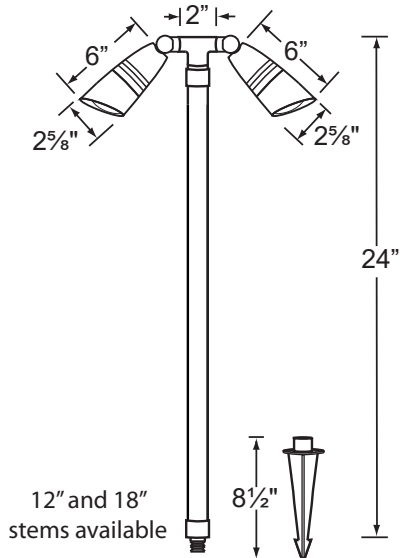

AVAILABLE LED LAMPS (Corona LED lamps have a five (5) year limited warranty against manufacturer's defects)

LAMP NUMBER	WATTS	BEAM		COLOR & TEMP.	RATED HOURS	HALOGEN EQUIVALENT
		SPREAD	LUMEN			
L-ED16-3W-SP	3.5	15° Spot	270	2700K	50,000	25 Watt
L-ED16-3W-FL	3.5	45° Flood	270	2700K	50,000	25 Watt
L-ED16-3W-WF	3.5	60° Wide Flood	270	2700K	50,000	25 Watt
L-ED16-5W-SP	5	15° Spot	350	2700K	50,000	40 Watt
L-ED16-5W-FL	5	45° Flood	350	2700K	50,000	40 Watt
L-ED16-5W-WF	5	60° Wide Flood	350	2700K	50,000	40 Watt
L-ED16-COB5W-SP	5	15° Spot	450	2700K	50,000	50 Watt
L-ED16-COB5W-FL	5	38° Flood	450	2700K	50,000	50 Watt
L-ED16-COB5W-WF	5	60° Wide Flood	450	2700K	50,000	50 Watt
L-ED16-COB5W-SP3K	5	15° Spot	470	3000K	50,000	50 Watt
L-ED16-COB5W-FL3K	5	38° Flood	470	3000K	50,000	50 Watt
L-ED16-COB5W-WF3K	5	60° Wide Flood	470	3000K	50,000	50 Watt

■ Single color MR-16 LED available in AMBER, BLUE, GREEN, PURPLE, RED and VIOLET

• When ordering LED lamp with a fixture your part number should follow the format below:

• **CL** - **product #** - **Length** - **lamp** - **wattage** - **lamp angle**
CL - 752B-T-GM - 12 - L-ED16 - 5W - FL

Example: CL-752B-T-GM-12-L-ED16-5W-FL

• Corona Lighting reserves the right to make any change and/or improvement to the design and construction of this fixture without further notification.

JOB INFORMATION

TYPE: DATE:

JOB NAME & ADDRESS:

PRODUCT #:

TOTAL QUANTITY:

LAMP TYPE & WATTAGE:

TRANSFORMER:

CONTRACTOR:

SPECIFIER: