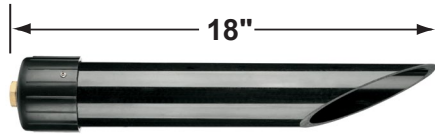

PRODUCT # : CL-752B-T-GM

•Path Lights

• Cast Brass

Mounting Pedestals

- CX-601-BK 1" PVC Mounting Pedestal, 1/2" NPT, **Black**
- CX-601-VG 1" PVC Mounting Pedestal, 1/2" NPT, **Verde Green**
- CX-603-BK 3" PVC Mounting Pedestal, 1/2" NPT Female Brass Hub on top, **Black**
- CX-603-VG 3" PVC Mounting Pedestal, 1/2" NPT Female Brass Hub on top, **Verde Green**

CX-603-BK

- CX-604-BK 1" PVC Adjustable Mounting Pedestal, 1/2" NPT, **Black**
- CX-621-BK 1" PVC Cap, 1/2" NPT, **Black**
- CX-621-VG 1" PVC Cap, 1/2" NPT, **Verde Green**
- CX-622-BK 2" PVC Cap, 1/2" NPT, **Black**
- CX-622-VG 2" PVC Cap, 1/2" NPT, **Verde Green**
- CX-624-BK 3" PVC Cap, 1/2" NPT Female Brass Hub, **Black**
- CX-624-VG 3" PVC Cap, 1/2" NPT Female Brass Hub, **Verde Green**

Mounting Canopies

- CX-705B-GM Brass Flat Canopy, 1/2" NPT, **Gun Metal**
- CX-709B-GM Brass Raised Canopy, 1/2" NPT, **Gun Metal**
- CX-718B-GM 5" Brass Canopy, 3-Hole 1/2" NPT, **Gun Metal**