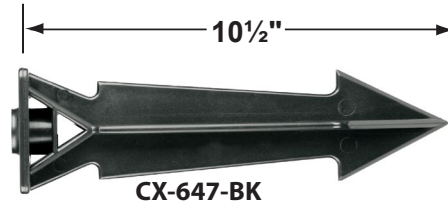

CX-647-BK

- CX-646-BK 8" ABS Spike, 1/2" NPT, **Black**
- CX-646-BR 8" ABS Spike, 1/2" NPT, **Natural Brass**
- CX-646-SS 8" ABS Spike, 1/2" NPT, **Stainless Steel**
- CX-647-BK 10.5" Heavy Duty ABS Spike, 1/2" NPT, **Black**

Mounting Risers

- CX-682B-GM 6" Brass Riser, 1/2" NPT Male/Female, **Gun Metal**
- CX-683B-GM 12" Brass Riser, 1/2" NPT Male/Female, **Gun Metal**
- CX-684B-GM 18" Brass Riser, 1/2" NPT Male/Female, **Gun Metal**
- CX-685B-GM 24" Brass Riser, 1/2" NPT Male/Female, **Gun Metal**