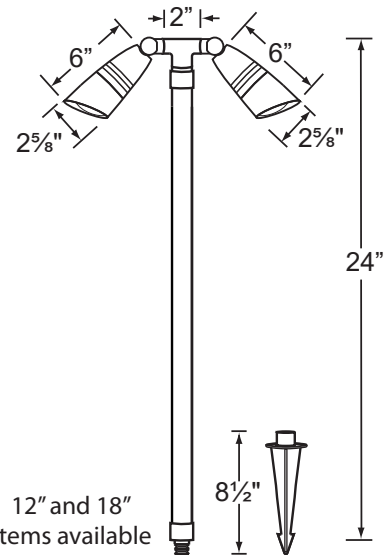

AVAILABLE LED LAMPS (Corona LED lamps have a five (5) year limited warranty against manufacturer's defects)

LAMP NUMBER	WATTS	BEAM		COLOR & TEMP.	RATED HOURS	HALOGEN EQUIVALENT
		SPREAD	LUMEN			
L-ED16-3W-SP	3.5	15° Spot	270	2700K	50,000	25 Watt
L-ED16-3W-FL	3.5	45° Flood	270	2700K	50,000	25 Watt
L-ED16-3W-WF	3.5	60° Wide Flood	270	2700K	50,000	25 Watt
L-ED16-5W-SP	5	15° Spot	350	2700K	50,000	40 Watt
L-ED16-5W-FL	5	45° Flood	350	2700K	50,000	40 Watt
L-ED16-5W-WF	5	60° Wide Flood	350	2700K	50,000	40 Watt
L-ED16-COB5W-SP	5	15° Spot	450	2700K	50,000	50 Watt
L-ED16-COB5W-FL	5	38° Flood	450	2700K	50,000	50 Watt
L-ED16-COB5W-WF	5	60° Wide Flood	450	2700K	50,000	50 Watt
L-ED16-COB5W-SP3K	5	15° Spot	470	3000K	50,000	50 Watt
L-ED16-COB5W-FL3K	5	38° Flood	470	3000K	50,000	50 Watt
L-ED16-COB5W-WF3K	5	60° Wide Flood	470	3000K	50,000	50 Watt

■ Single color MR-16 LED available in AMBER, BLUE, GREEN, PURPLE, RED and VIOLET

JOB INFORMATION

TYPE: _____ DATE: _____

JOB NAME & ADDRESS: _____

PRODUCT #: _____

TOTAL QUANTITY: _____

LAMP TYPE & WATTAGE: _____

TRANSFORMER: _____

CONTRACTOR: _____

SPECIFIER: _____

• When ordering LED lamp with a fixture your part number should follow the format below:

• **CL** - **product #** - **Length** - **lamp** - **wattage** - **lamp angle**

CL -752B-T-AB - 18 - L-ED16 - 5W - FL

Example: CL-752B-T-AB-18-L-ED16-5W-FL

• Corona Lighting reserves the right to make any change and/or improvement to the design and construction of this fixture without further notification.