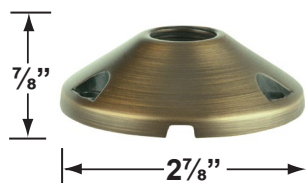

CX-705B-AB