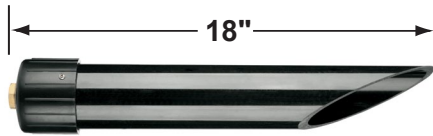

PRODUCT # : CL-752B-T-AB

•Path Lights

• Cast Brass

Mounting Pedestals

- CX-601-BK 1" PVC Mounting Pedestal, 1/2" NPT, **Black**
- CX-601-VG 1" PVC Mounting Pedestal, 1/2" NPT, **Verde Green**
- CX-603-BK 3" PVC Mounting Pedestal, 1/2" NPT Female Brass Hub on top, **Black**
- CX-603-VG 3" PVC Mounting Pedestal, 1/2" NPT Female Brass Hub on top, **Verde Green**

CX-603-BK

- CX-604-BK 1" PVC Adjustable Mounting Pedestal, 1/2" NPT, **Black**
- CX-621-BK 1" PVC Cap, 1/2" NPT, **Black**
- CX-621-VG 1" PVC Cap, 1/2" NPT, **Verde Green**
- CX-622-BK 2" PVC Cap, 1/2" NPT, **Black**
- CX-622-VG 2" PVC Cap, 1/2" NPT, **Verde Green**
- CX-624-BK 3" PVC Cap, 1/2" NPT Female Brass Hub, **Black**
- CX-624-VG 3" PVC Cap, 1/2" NPT Female Brass Hub, **Verde Green**

Mounting Canopies

- CX-705B-AB Brass Flat Canopy, 1/2" NPT, **Antique Bronze**
- CX-709B-AB Brass Raised Canopy, 1/2" NPT, **Antique Bronze**
- CX-718B-AB 5" Brass Canopy, 3-Hole 1/2" NPT, **Antique Bronze**