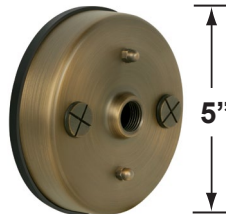

CX-718B-AB