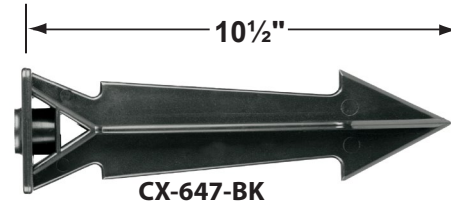

CX-647-BK

- CX-646-BK 8" ABS Spike, 1/2" NPT, **Black**
- CX-646-BR 8" ABS Spike, 1/2" NPT, **Natural Brass**
- CX-646-SS 8" ABS Spike, 1/2" NPT, **Stainless Steel**
- CX-647-BK 10.5" Heavy Duty ABS Spike, 1/2" NPT, **Black**

Mounting Risers

- 6" Brass Riser, 1/2" NPT Male/Female, **Antique Bronze**
- 12" Brass Riser, 1/2" NPT Male/Female, **Antique Bronze**
- 18" Brass Riser, 1/2" NPT Male/Female, **Antique Bronze**
- CX-685B-AB 24" Brass Riser, 1/2" NPT Male/Female, **Antique Bronze**