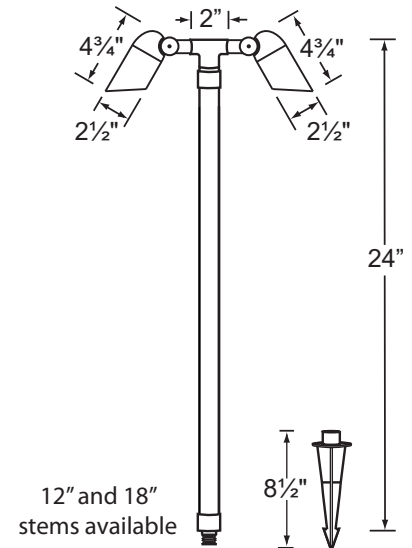

SPECIFICATION SHEET

PRODUCT # : CL-735B-T-GM

•Path Lights

•Cast Brass

Fixture Specifications:

Housing & Shroud: Corrosion Resistant Cast Brass.

Stem: 24 inch solid brass pipe with 1/2" NPT on bottom.
18 Inch and 12 inch stems are also available.

Finish: **GM- Gun Metal.** Natural toning process.
GM finish will vary due to artistic process.
Also available in **AB**, and **SI**.

Lens: Clear and heat resistant convex glass.

Socket: Top grade fixed ceramic bi-pin socket, with
retension clip to securely hold lamp in place.

Lamps: Two 12V, MR-16, 50W max.
Available in 2xLED (3.5W & 5W) or without lamps.
See the Lamp Guide below for more information.

Gasket: Silicone double gasketed for water tight sealing

Wiring: Fixture is prewired with a 3ft 18-2 SPT2-W direct
burial cord. Wire connector sold separately.
Universal connector (**CX-839**) and silicone filled
wire nut (**CX-854**) are available from Corona
Lighting.

Mounting Spike: Standard injection molded spike with 1/2" NPT
threaded female hub.

Electrical Notes: A remote 12V transformer is required. Options are
available from Corona Lighting.
Voltage range for LED lamps are 9V-17V.
Some assembly needed. Proper grease/lubricant
is suggested on threaded parts during installation.

Warranty: Limited lifetime warranty on fixture housing and
stem against manufacturer's defects.

AVAILABLE LED LAMPS (Corona LED lamps have a five (5) year limited warranty against manufacturer's defects)

LAMP NUMBER	WATTS	BEAM		COLOR & TEMP.	RATED HOURS	HALOGEN EQUIVALENT
		SPREAD	LUMEN			
L-ED16-3W-SP	3.5	15° Spot	270	2700K	50,000	25 Watt
L-ED16-3W-FL	3.5	45° Flood	270	2700K	50,000	25 Watt
L-ED16-3W-WF	3.5	60° Wide Flood	270	2700K	50,000	25 Watt
L-ED16-5W-SP	5	15° Spot	350	2700K	50,000	40 Watt
L-ED16-5W-FL	5	45° Flood	350	2700K	50,000	40 Watt
L-ED16-5W-WF	5	60° Wide Flood	350	2700K	50,000	40 Watt
L-ED16-COB5W-SP	5	15° Spot	450	2700K	50,000	50 Watt
L-ED16-COB5W-FL	5	38° Flood	450	2700K	50,000	50 Watt
L-ED16-COB5W-WF	5	60° Wide Flood	450	2700K	50,000	50 Watt
L-ED16-COB5W-SP3K	5	15° Spot	470	3000K	50,000	50 Watt
L-ED16-COB5W-FL3K	5	38° Flood	470	3000K	50,000	50 Watt
L-ED16-COB5W-WF3K	5	60° Wide Flood	470	3000K	50,000	50 Watt

■ Single color MR-16 LED available in AMBER, BLUE, GREEN, PURPLE, RED and VIOLET

• When ordering LED lamp with a fixture your part number should follow the format below:

• **CL** - **product #** - **Length** - **lamp** - **wattage** - **lamp angle**
CL - 735B-T-GM - 18 - L-ED16 - 5W - FL

Example: CL-735B-T-GM-18-L-ED16-5W-FL

• Corona Lighting reserves the right to make any change and/or improvement to the design and construction of this fixture without further notification.

JOB INFORMATION

TYPE: DATE:

JOB NAME & ADDRESS:

PRODUCT #:

TOTAL QUANTITY:

LAMP TYPE & WATTAGE:

TRANSFORMER:

CONTRACTOR:

SPECIFIER: