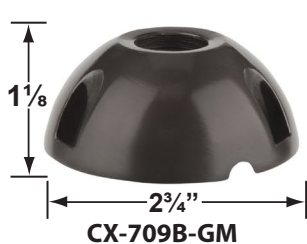

CX-709B-GM