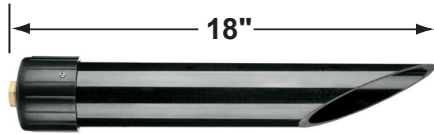

PRODUCT # :CL-735B-T-GM

•Path Lights

•Cast Brass

Mounting Pedestals

- CX-601-BK 1" PVC Mounting Pedestal, 1/2" NPT, **Black**
- CX-601-VG 1" PVC Mounting Pedestal, 1/2" NPT, **Verde Green**
- CX-603-BK 3" PVC Mounting Pedestal, 1/2" NPT Female Brass Hub on top, **Black**
- CX-603-VG 3" PVC Mounting Pedestal, 1/2" NPT Female Brass Hub on top, **Verde Green**

CX-603-BK

- CX-604-BK 1" PVC Adjustable Mounting Pedestal, 1/2" NPT, **Black**
- CX-621-BK 1" PVC Cap, 1/2" NPT, **Black**
- CX-621-VG 1" PVC Cap, 1/2" NPT, **Verde Green**
- CX-622-BK 2" PVC Cap, 1/2" NPT, **Black**
- CX-622-VG 2" PVC Cap, 1/2" NPT, **Verde Green**
- CX-624-BK 3" PVC Cap, 1/2" NPT Female Brass Hub, **Black**
- CX-624-VG 3" PVC Cap, 1/2" NPT Female Brass Hub, **Verde Green**

Mounting Canopies

- CX-705B-GM Brass Flat Canopy, 1/2" NPT, **Gun Metal**
- CX-709B-GM Brass Raised Canopy, 1/2" NPT, **Gun Metal**
- CX-718B-GM 5" Brass Canopy, 3-Hole 1/2" NPT, **Gun Metal**