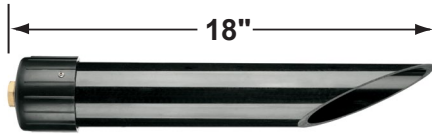

PRODUCT # : CL-733B-GM

•Path Lights

• Cast Brass

Mounting Pedestals

- CX-601-BK 1" PVC Mounting Pedestal, ½" NPT, **Black**
- CX-601-VG 1" PVC Mounting Pedestal, ½" NPT, **Verde Green**
- CX-603-BK 3" PVC Mounting Pedestal, ½" NPT Female Brass Hub on top, **Black**
- CX-603-VG 3" PVC Mounting Pedestal, ½" NPT Female Brass Hub on top, **Verde Green**