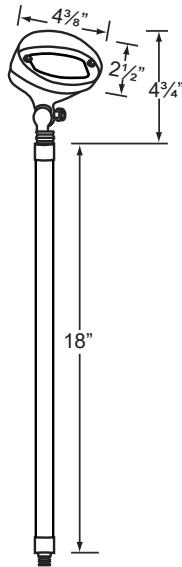

CL-733B-GM-12
12" stem available

Stem
option

AVAILABLE LED LAMPS (Corona LED lamps have a five (5) year limited warranty against manufacturer's defects)

LAMP NUMBER	WATTS	BEAM		COLOR & TEMP.	RATED HOURS	HALOGEN EQUIVALENT
		SPREAD	LUMEN			
L-EDT3-2W	2	360°	200	2700K	25,000	20 Watt
L-EDT3-2.5W	2.5	180°	240	2700K	25,000	35 Watt
L-EDT3-2W-3K	2	360°	210	3000K	25,000	20 Watt
L-EDT3-2.5W-3K	2.5	180°	250	3000K	25,000	35 Watt
L-EDT3-AM*	2	360°	170	2000K	25,000	20 Watt

* AM- Amber color
For more additional Lamps, and accessories visit Coronalighting.com

JOB INFORMATION

TYPE: _____ DATE: _____

JOB NAME & ADDRESS:

PRODUCT #:

TOTAL QUANTITY:

LAMP TYPE & WATTAGE:

TRANSFORMER:

CONTRACTOR:

SPECIFIER:

• When ordering a halogen or xenon lamp add lamp number to the product number. If you are ordering LED lamps you should follow the format below:

• **CL** - **product #** - **Length** - **lamp** - **wattage**
CL - 733B-GM - 12 - L-EDT3 - 2W-3K

Example: CL-733B-GM-12-L-EDT3-2W-3K

• Corona Lighting reserves the right to make any change and/or improvement to the design and construction of this fixture without further notification.