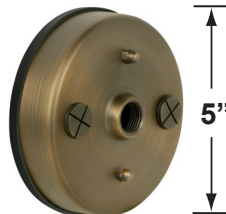

Mounting Canopies

- CX-705B-AB Brass Flat Canopy, 1/2" NPT, **Antique Bronze**
- CX-709B-AB Brass Raised Canopy, 1/2" NPT, **Antique Bronze**
- CX-718B-AB 5" Brass Canopy, 3-Hole 1/2" NPT, **Antique Bronze**