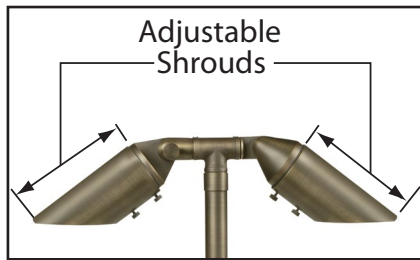

•Path Lights

•Cast Brass

Fixture Specifications:

Housing & Shroud: Corrosion Resistant Cast Brass. shrouds are adjustable and extendable.

Stem: 24 inch solid brass pipe with 1/2" NPT on bottom. 18 inch and 12 inch stems are also available.

Finish: **AB- Antique Bronze.** Natural toning process. AB finish will vary due to artistic process. Also available in **GM- Gun Metal**

Lens: Clear and heat resistant tempered flat glass.

Socket: Top grade fixed ceramic bi-pin socket, with lamp retention clip to securely hold lamp in place.

Lamps: Two 12V, MR-16, 50W max. Available in 2xLED (3.5W & 5W) or without lamps. See the Lamp Guide below for more information.

Gasket: Silicone gasket for water tight sealing.

Knuckle: Adjustable cast brass knuckle with thumb screw

Wiring: Fixture is prewired with a 3ft, 18-2 direct burial cord. Wire connector available separately. Universal connector (**CX-839**) and silicone filled wire nut (**CX-854**) are available from Corona Lighting.

Mounting Spike: Standard injection molded spike with 1/2" NPT threaded female hub.

Electrical Notes: A remote 12V transformer is required. Options are available from Corona Lighting. Voltage range for LED lamps are 9V-17V. Some assembly needed. Proper grease/lubricant is suggested on threaded parts during installation.

Warranty: Limited lifetime warranty on fixture housing and stem against manufacturer's defects.

2x 3.5W & 5W