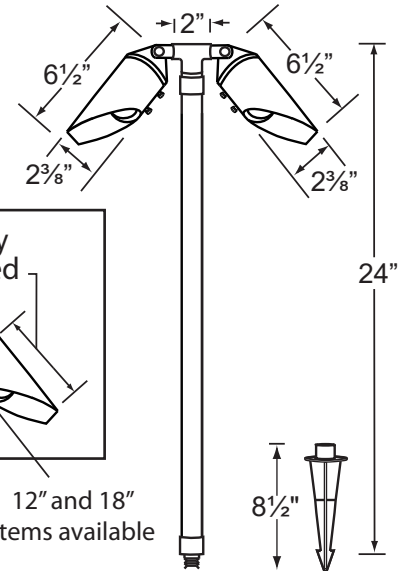

AVAILABLE LED LAMPS (Corona LED lamps have a five (5) year limited warranty against manufacturer's defects)

LAMP NUMBER	WATTS	BEAM		COLOR & TEMP.	RATED HOURS	HALOGEN EQUIVALENT
		SPREAD	LUMEN			
L-ED16-3W-SP	3.5	15° Spot	270	2700K	50,000	25 Watt
L-ED16-3W-FL	3.5	45° Flood	270	2700K	50,000	25 Watt
L-ED16-3W-WF	3.5	60° Wide Flood	270	2700K	50,000	25 Watt
L-ED16-5W-SP	5	15° Spot	350	2700K	50,000	40 Watt
L-ED16-5W-FL	5	45° Flood	350	2700K	50,000	40 Watt
L-ED16-5W-WF	5	60° Wide Flood	350	2700K	50,000	40 Watt
L-ED16-COB5W-SP	5	15° Spot	450	2700K	50,000	50 Watt
L-ED16-COB5W-FL	5	38° Flood	450	2700K	50,000	50 Watt
L-ED16-COB5W-WF	5	60° Wide Flood	450	2700K	50,000	50 Watt
L-ED16-COB5W-SP3K	5	15° Spot	470	3000K	50,000	50 Watt
L-ED16-COB5W-FL3K	5	38° Flood	470	3000K	50,000	50 Watt
L-ED16-COB5W-WF3K	5	60° Wide Flood	470	3000K	50,000	50 Watt

■ Single color MR-16 LED available in AMBER, BLUE, GREEN, PURPLE, RED and VIOLET

JOB INFORMATION

TYPE: DATE:

JOB NAME & ADDRESS:

PRODUCT #:

TOTAL QUANTITY:

LAMP TYPE & WATTAGE:

TRANSFORMER:

CONTRACTOR:

SPECIFIER:

• When ordering LED lamp with a fixture your part number should follow the format below:

• **CL** - **product #** - **Length** - **lamp** - **wattage** - **lamp angle**

CL - 732B-T-AB - 12 - L-ED16 - 5W - FL

Example: CL-732B-T-AB-12-L-ED16-5W-FL

• Corona Lighting reserves the right to make any change and/or improvement to the design and construction of this fixture without further notification.