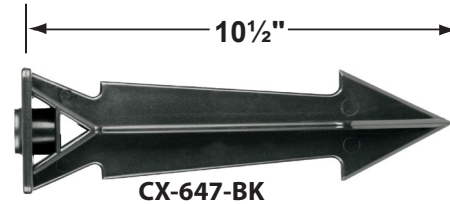

Ground Spikes

- CX-642-BK 8.5" ABS Spike, 1/2" NPT, **Black**
- CX-642-BZ 8.5" ABS Spike, 1/2" NPT, **Bronze**
- CX-643-BZ 8.5" ABS Spike, 1/2" NPT, **Bronze**