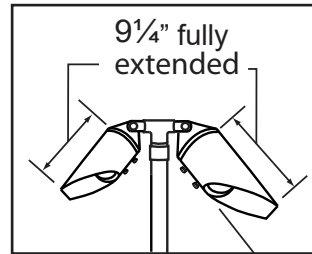

•Path Lights

•Cast Brass

Fixture Specifications:

Housing & Shroud: Corrosion Resistant Cast Brass. shrouds are adjustable and extendable.

Stem: 24 inch solid brass pipe with 1/2" NPT on bottom. 18 inch and 12 inch stems are also available.

Finish: **AB- Antique Bronze.** Natural toning process. AB finish will vary due to artistic process. Also available in **GM- Gun Metal**

Lens: Clear and heat resistant tempered flat glass.

Socket: Top grade fixed ceramic bi-pin socket, with lamp retention clip to securely hold lamp in place.

Lamps: Two 12V, MR-16, 50W max. Available in 2xLED (3.5W & 5W) or without lamps. See the Lamp Guide below for more information.

Gasket: Silicone gasket for water tight sealing.

Knuckle: Adjustable cast brass knuckle with thumb screw

Wiring: Fixture is prewired with a 3ft, 18-2 direct burial cord. Wire connector available separately. Universal connector (**CX-839**) and silicone filled wire nut (**CX-854**) are available from Corona Lighting.

Mounting Spike: Standard injection molded spike with 1/2" NPT threaded female hub.

Electrical Notes: A remote 12V transformer is required. Options are available from Corona Lighting. Voltage range for LED lamps are 9V-17V. Some assembly needed. Proper grease/lubricant is suggested on threaded parts during installation.

Warranty: Limited lifetime warranty on fixture housing and stem against manufacturer's defects.

2x 3.5W & 5W