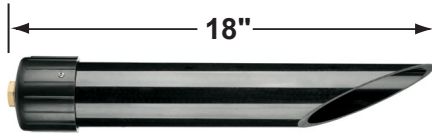

PRODUCT # : CL-732B-T-AB

•Path Lights

• Cast Brass

Mounting Pedestals

- CX-601-BK 1" PVC Mounting Pedestal, 1/2" NPT, **Black**
- CX-601-VG 1" PVC Mounting Pedestal, 1/2" NPT, **Verde Green**
- CX-603-BK 3" PVC Mounting Pedestal, 1/2" NPT Female Brass Hub on top, **Black**
- CX-603-VG 3" PVC Mounting Pedestal, 1/2" NPT Female Brass Hub on top, **Verde Green**