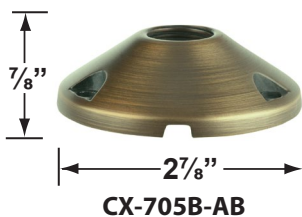

PRODUCT # : CL-732B-T-AB

•Path Lights

• Cast Brass

Mounting Pedestals

- CX-601-BK 1" PVC Mounting Pedestal, 1/2" NPT, **Black**
- CX-601-VG 1" PVC Mounting Pedestal, 1/2" NPT, **Verde Green**
- CX-603-BK 3" PVC Mounting Pedestal, 1/2" NPT Female Brass Hub on top, **Black**
- CX-603-VG 3" PVC Mounting Pedestal, 1/2" NPT Female Brass Hub on top, **Verde Green**

- CX-604-BK 1" PVC Adjustable Mounting Pedestal, 1/2" NPT, **Black**
- CX-621-BK 1" PVC Cap, 1/2" NPT, **Black**
- CX-621-VG 1" PVC Cap, 1/2" NPT, **Verde Green**
- CX-622-BK 2" PVC Cap, 1/2" NPT, **Black**
- CX-622-VG 2" PVC Cap, 1/2" NPT, **Verde Green**
- CX-624-BK 3" PVC Cap, 1/2" NPT Female Brass Hub, **Black**
- CX-624-VG 3" PVC Cap, 1/2" NPT Female Brass Hub, **Verde Green**

Mounting Canopies

- CX-705B-AB Brass Flat Canopy, 1/2" NPT, **Antique Bronze**
- CX-709B-AB Brass Raised Canopy, 1/2" NPT, **Antique Bronze**
- CX-718B-AB 5" Brass Canopy, 3-Hole 1/2" NPT, **Antique Bronze**

Ground Spikes

- CX-642-BK 8.5" ABS Spike, 1/2" NPT, **Black**
- CX-642-BZ 8.5" ABS Spike, 1/2" NPT, **Bronze**
- CX-643-BZ 8.5" ABS Spike, 1/2" NPT, **Bronze**

- CX-646-BK 8" ABS Spike, 1/2" NPT, **Black**
- CX-646-BR 8" ABS Spike, 1/2" NPT, **Natural Brass**
- CX-646-SS 8" ABS Spike, 1/2" NPT, **Stainless Steel**
- CX-647-BK 10.5" Heavy Duty ABS Spike, 1/2" NPT, **Black**

Mounting Risers

- CX-682B-AB 6" Brass Riser, 1/2" NPT Male/Female, **Antique Bronze**
- CX-683B-AB 12" Brass Riser, 1/2" NPT Male/Female, **Antique Bronze**
- CX-684B-AB 18" Brass Riser, 1/2" NPT Male/Female, **Antique Bronze**
- CX-685B-AB 24" Brass Riser, 1/2" NPT Male/Female, **Antique Bronze**