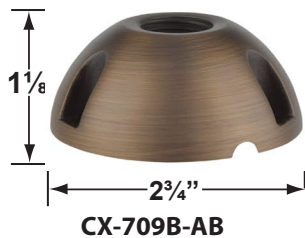

Mounting Canopies

- CX-705B-AB Brass Flat Canopy, ½" NPT, **Antique Bronze**
- CX-709B-AB Brass Raised Canopy, ½" NPT, **Antique Bronze**
- CX-718B-AB 5" Brass Canopy, 3-Hole ½" NPT, **Antique Bronze**