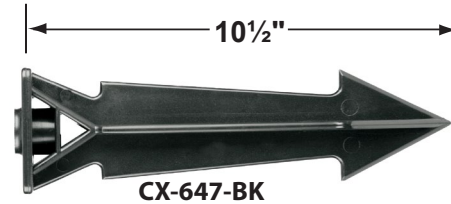

Ground Spikes

- CX-642-BK 8.5" ABS Spike, ½" NPT, **Black**
- CX-642-BZ 8.5" ABS Spike, ½" NPT, **Bronze**
- CX-643-BZ 8.5" ABS Spike, ½" NPT, **Bronze**