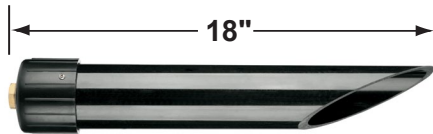

PRODUCT # : CL-719B-AB

•Path Lights

•Solid Brass

Mounting Pedestals

- CX-601-BK 1" PVC Mounting Pedestal, ½" NPT, **Black**
- CX-601-VG 1" PVC Mounting Pedestal, ½" NPT, **Verde Green**
- CX-603-BK 3" PVC Mounting Pedestal, ½" NPT Female Brass Hub on top, **Black**
- CX-603-VG 3" PVC Mounting Pedestal, ½" NPT Female Brass Hub on top, **Verde Green**