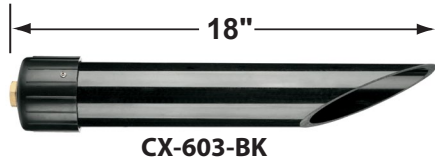

PRODUCT # : CL-717B-AB

•Path Lights

•Cast Brass

Mounting Pedestals

- CX-601-BK 1" PVC Mounting Pedestal, ½" NPT, **Black**
- CX-601-VG 1" PVC Mounting Pedestal, ½" NPT, **Verde Green**
- CX-603-BK 3" PVC Mounting Pedestal, ½" NPT Female Brass Hub on top, **Black**
- CX-603-VG 3" PVC Mounting Pedestal, ½" NPT Female Brass Hub on top, **Verde Green**