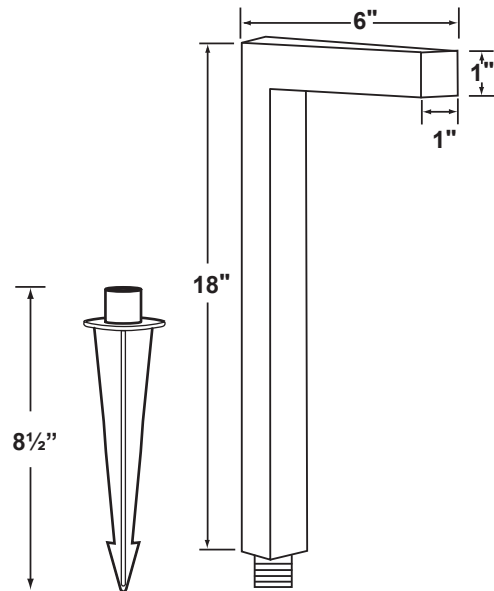

SPECIFICATION SHEET

PRODUCT # : CL-717B-AB

•Path Lights

•Solid Brass

Fixture Specifications:

Housing: Corrosion resistant Solid Brass "L" shaped design

Stem: Solid brass pipe with 1/2" NPT on bottom

Finish: **AB- Antique Bronze.** Natural toning process. AB finish will vary due to artistic process. Also in **GM**, and **SI** finishes. Aluminum options available in **BK** and **BZ**

Lens: High impact, sandblasted, heat resistant clear glass. Extra frosted and linear lenses included.

Socket: Top grade fixed ceramic bi-pin socket. Easy tool-free lamp access.

Lamp: Designed to use a 12V, T3 LED lamp only. Available in LED (2W & 2.5W) or without lamp. See the Lamp Guide below for more information. Not to be used with halogen/xenon lamps.

Wiring:

Fixture is prewired with a 3ft, 18-2 direct burial cord Wire connector sold separately. Universal connector (**CX-839**) and silicone filled wire nut (**CX-854**) are available from Corona Lighting.

Mounting Spike:

Standard injection molded spike with 1/2" NPT threaded female hub.

Electrical Notes:

A remote 12V transformer is required. Options are available from Corona Lighting. Voltage range for LED lamps are 8V-21V. Proper grease/lubricant is suggested on threaded parts during installation process.

Warranty:

Limited lifetime warranty on fixture housing against manufacturer's defects.

AVAILABLE LED LAMPS (Corona LED lamps have a five (5) year limited warranty against manufacturer's defects)

LAMP NUMBER	WATTS	BEAM		COLOR & TEMP.	RATED HOURS	HALOGEN EQUIVALENT
		SPREAD	LUMEN			
L-EDT3-2W	2	360°	200	2700K	25,000	20 Watt
L-EDT3-2.5W	2.5	180°	240	2700K	25,000	35 Watt
L-EDT3-2W-3K	2	360°	210	3000K	25,000	20 Watt
L-EDT3-2.5W-3K	2.5	180°	250	3000K	25,000	35 Watt
L-EDT3-AM*	2	360°	170	2000K	25,000	20 Watt

* AM- Amber color

For more additional Lamps, and accessories visit Coronalighting.com

JOB INFORMATION

TYPE: DATE:

JOB NAME & ADDRESS:

PRODUCT #:

TOTAL QUANTITY:

LAMP TYPE & WATTAGE:

TRANSFORMER:

CONTRACTOR:

SPECIFIER:

• When ordering LED lamp with a fixture your part number should follow the format below:

• **CL** - **product #** - **lamp** - **wattage**

Example: CL-717B-AB-L-EDT3-2W-3K

CL - **717B-AB** - **L-EDT3** - **2W-3K**

• Corona Lighting reserves the right to make any change and/or improvement to the design and construction of this fixture without further notification.