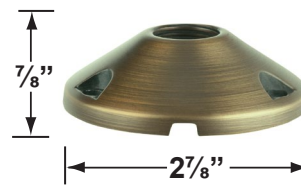

Mounting Risers

- CX-682B-AB 6" Brass Riser, ½" NPT Male/Female, **Antique Bronze**
- CX-683B-AB 12" Brass Riser, ½" NPT Male/Female, **Antique Bronze**
- CX-684B-AB 18" Brass Riser, ½" NPT Male/Female, **Antique Bronze**
- CX-685B-AB 24" Brass Riser, ½" NPT Male/Female, **Antique Bronze**

CX-682B-AB 6"

CX-683B-AB 12"

CX-684B-AB 18"

CX-685B-AB 24"

Cable Connectors

- CX-854 Direct Burial Silicone Filled Wire Nut, **Tan**
- CX-858 Speedy Cable Connector, Supply Cable up to 10-2, **Black**
- CX-839 Universal cable connector, Supply cable up to 8-2, one/Pack **Black**