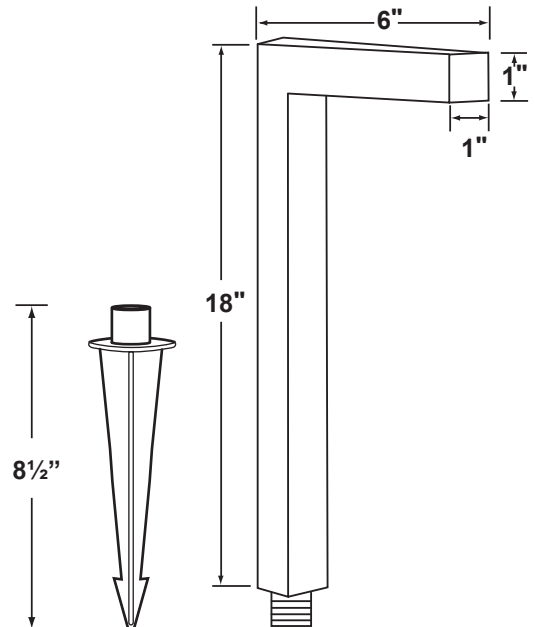

SPECIFICATION SHEET

PRODUCT # : CL-717-BZ

•Path Lights

• Extruded Aluminum

Fixture Specifications:

Housing: Corrosion resistant extruded aluminum "L" shaped design

Stem: Solid aluminum pipe with 1/2" NPT on bottom.

Finish: **BZ- Bronze.** Smooth surface (no texture) polyester UV powder coated. Also available in **BK- Black**

Lens: High impact, sandblasted, heat resistant clear glass. Extra frosted and linear lenses included.

Socket: Top grade fixed ceramic bi-pin socket. Easy tool-free lamp access.

Lamp: Designed to use a 12V, T3 LED lamp only. Available in LED (2W & 2.5W) or without lamp. See the Lamp Guide below for more information. Not to be used with halogen/xenon lamps.

Wiring:

Fixture is prewired with a 3ft, 18-2 direct burial cord. Wire connector sold separately. Universal connector (**CX-839**) and silicone filled wire nut (**CX-854**) are available from Corona Lighting.

Mounting Spike:

Standard injection molded spike with 1/2" NPT threaded female hub.

Electrical Notes:

A remote 12V transformer is required. Options are available from Corona Lighting. Voltage range for LED lamps are 8V-21V. Proper grease/lubricant is suggested on threaded parts during installation process.

Warranty:

Ten (10) year warranty on fixture housing against manufacturer's defects.

AVAILABLE LED LAMPS (Corona LED lamps have a five (5) year limited warranty against manufacturer's defects)

LAMP NUMBER	WATTS	BEAM		COLOR & TEMP.	RATED HOURS	HALOGEN EQUIVALENT
		SPREAD	LUMEN			
L-EDT3-2W	2	360°	200	2700K	25,000	20 Watt
L-EDT3-2.5W	2.5	180°	240	2700K	25,000	35 Watt
L-EDT3-2W-3K	2	360°	210	3000K	25,000	20 Watt
L-EDT3-2.5W-3K	2.5	180°	250	3000K	25,000	35 Watt
L-EDT3-AM*	2	360°	170	2000K	25,000	20 Watt

* AM- Amber color
For more additional Lamps, and accessories visit Coronalighting.com

JOB INFORMATION

TYPE: _____ DATE: _____

JOB NAME & ADDRESS:

PRODUCT #:

TOTAL QUANTITY:

LAMP TYPE & WATTAGE:

TRANSFORMER:

CONTRACTOR:

SPECIFIER:

• When ordering LED lamp with a fixture your part number should follow the format below:

• **CL** - **product #** - **color** - **lamp** - **wattage**
CL - 717 - BZ - L-EDT3 - 2W-3K

Example: CL-717-BZ-L-EDT3-2W-3K

• Corona Lighting reserves the right to make any change and/or improvement to the design and construction of this fixture without further notification.