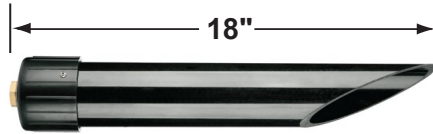

PRODUCT # : CL-717-BZ

•Path Lights

•Extruded Aluminum

Mounting Pedestals

- CX-601-BK 1" PVC Mounting Pedestal, 1/2" NPT, **Black**
- CX-601-VG 1" PVC Mounting Pedestal, 1/2" NPT, **Verde Green**
- CX-603-BK 3" PVC Mounting Pedestal, 1/2" NPT Female Brass Hub on top, **Black**
- CX-603-VG 3" PVC Mounting Pedestal, 1/2" NPT Female Brass Hub on top, **Verde Green**

CX-603-BK

- CX-604-BK 1" PVC Adjustable Mounting Pedestal, 1/2" NPT, **Black**
- CX-621-BK 1" PVC Cap, 1/2" NPT, **Black**
- CX-621-VG 1" PVC Cap, 1/2" NPT, **Verde Green**
- CX-622-BK 2" PVC Cap, 1/2" NPT, **Black**
- CX-622-VG 2" PVC Cap, 1/2" NPT, **Verde Green**
- CX-624-BK 3" PVC Cap, 1/2" NPT Female Brass Hub, **Black**
- CX-624-VG 3" PVC Cap, 1/2" NPT Female Brass Hub, **Verde Green**

Mounting Canopies

- CX-703 Aluminum tree mount canopy 1/2 NPT
  Finishes: **BK- Black, BZ- Bronze, GR- Green, GT- Granite, RT- Rust, VG- Verde Green, WH- White**