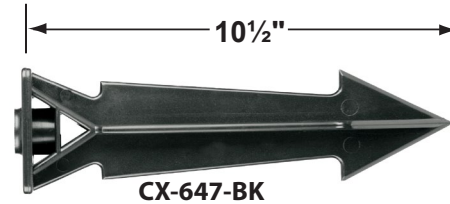

Ground Spikes

- CX-642-BK 8.5" ABS Spike, 1/2" NPT, **Black**
- CX-642-BZ 8.5" ABS Spike, 1/2" NPT, **Bronze**
- CX-643-BZ 8.5" ABS Spike, 1/2" NPT, **Bronze**

CX-647-BK

- CX-646-BK 8" ABS Spike, 1/2" NPT, **Black**
- CX-646-BR 8" ABS Spike, 1/2" NPT, **Natural Brass**
- CX-646-SS 8" ABS Spike, 1/2" NPT, **Stainless Steel**
- CX-647-BK 10.5" Heavy Duty ABS Spike, 1/2" NPT, **Black**

Mounting Risers

- CX-671 6" Aluminum Riser, 1/2 NPT Male/Female
  Finishes: **BK- Black, BZ- Bronze, GR- Green, GT- Granite, RT- Rust, VG- Verde Green, WH- White**
- CX-672 12" Aluminum Riser, 1/2 NPT Male/Female
  Finishes: **BK- Black, BZ- Bronze, GR- Green, GT- Granite, RT- Rust, VG- Verde Green, WH- White**
- CX-673 18" Aluminum Riser, 1/2 NPT Male/Female
  Finishes: **BK- Black, BZ- Bronze, GR- Green, GT- Granite, RT- Rust, VG- Verde Green, WH- White**