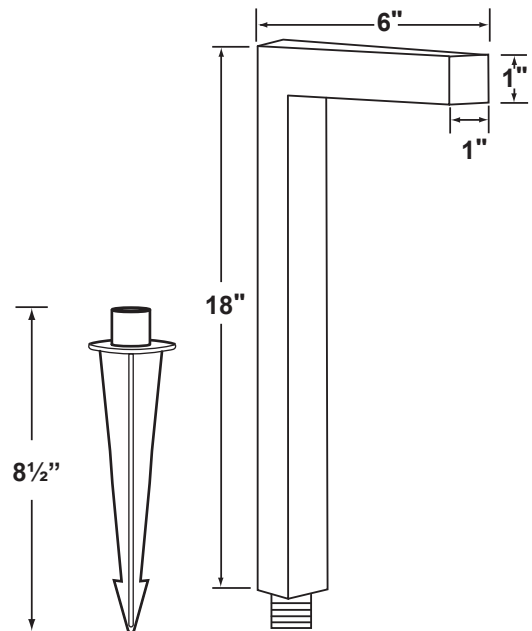

SPECIFICATION SHEET

PRODUCT # : CL-717-BK

•Path Lights

• Extruded Aluminum

Fixture Specifications:

Housing: Corrosion resistant extruded aluminum "L" shaped design

Stem: Solid aluminum pipe with 1/2" NPT on bottom.

Finish: **BK- Black.** Smooth surface (no texture) polyester UV powder coated. Also available in **BZ- Bronze.**

Lens: High impact, sandblasted, heat resistant clear glass. Extra frosted and linear lenses included.

Socket: Top grade fixed ceramic bi-pin socket. Easy tool-free lamp access.

Lamp: Designed to use a 12V, T3 LED lamp only. Available in LED (2W & 2.5W) or without lamp. See the Lamp Guide below for more information. Not to be used with halogen/xenon lamps.

Wiring: Fixture is prewired with a 3ft, 18-2 direct burial cord. Wire connector sold separately. Universal connector (**CX-839**) and silicone filled wire nut (**CX-854**) are available from Corona Lighting.

Mounting Spike: Standard injection molded spike with 1/2" NPT threaded female hub.

Electrical Notes: A remote 12V transformer is required. Options are available from Corona Lighting. Voltage range for LED lamps are 8V-21V. Proper grease/lubricant is suggested on threaded parts during installation process.

Warranty: Ten (10) year warranty on fixture housing against manufacturer's defects.

AVAILABLE LED LAMPS (Corona LED lamps have a five (5) year limited warranty against manufacturer's defects)

LAMP NUMBER	WATTS	BEAM		COLOR & TEMP.	RATED HOURS	HALOGEN EQUIVALENT
		SPREAD	LUMEN			
L-EDT3-2W	2	360°	200	2700K	25,000	20 Watt
L-EDT3-2.5W	2.5	180°	240	2700K	25,000	35 Watt
L-EDT3-2W-3K	2	360°	210	3000K	25,000	20 Watt
L-EDT3-2.5W-3K	2.5	180°	250	3000K	25,000	35 Watt
L-EDT3-AM*	2	360°	170	2000K	25,000	20 Watt

* AM- Amber color
For more additional Lamps, and accessories visit Coronalighting.com

JOB INFORMATION

TYPE: _____ DATE: _____

JOB NAME & ADDRESS: _____

PRODUCT #: _____

TOTAL QUANTITY: _____

LAMP TYPE & WATTAGE: _____

TRANSFORMER: _____

CONTRACTOR: _____

SPECIFIER: _____

• When ordering LED lamp with a fixture your part number should follow the format below:

• **CL** - **product #** - **color** - **lamp** - **wattage**
CL - 717 - BK - L-EDT3 - 2W-3K

Example: CL-717-BK-L-EDT3-2W-3K

• Corona Lighting reserves the right to make any change and/or improvement to the design and construction of this fixture without further notification.