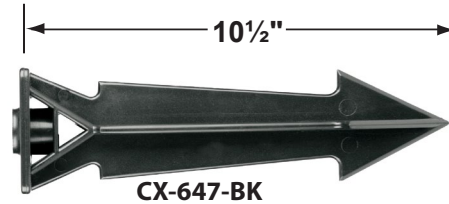

Ground Spikes

- CX-642-BK 8.5" ABS Spike, 1/2" NPT, **Black**
- CX-642-BZ 8.5" ABS Spike, 1/2" NPT, **Bronze**
- CX-643-BZ 8.5" ABS Spike, 1/2" NPT, **Bronze**

CX-647-BK

- CX-646-BK 8" ABS Spike, 1/2" NPT, **Black**
- CX-646-BR 8" ABS Spike, 1/2" NPT, **Natural Brass**
- CX-646-SS 8" ABS Spike, 1/2" NPT, **Stainless Steel**
- CX-647-BK 10.5" Heavy Duty ABS Spike, 1/2" NPT, **Black**

Mounting Risers

- CX-671 6" Aluminum Riser, 1/2" NPT Male/Female
  Finishes: **BK- Black, BZ- Bronze, GR- Green, GT- Granite, RT- Rust, VG- Verde Green, WH- White**
- CX-672 12" Aluminum Riser, 1/2" NPT Male/Female
  Finishes: **BK- Black, BZ- Bronze, GR- Green, GT- Granite, RT- Rust, VG- Verde Green, WH- White**
- CX-673 18" Aluminum Riser, 1/2" NPT Male/Female
  Finishes: **BK- Black, BZ- Bronze, GR- Green, GT- Granite, RT- Rust, VG- Verde Green, WH- White**