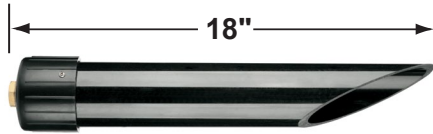

PRODUCT # : CL-717-BK

•Path Lights

•Extruded Aluminum

Mounting Pedestals

- CX-601-BK 1" PVC Mounting Pedestal, 1/2" NPT, **Black**
- CX-601-VG 1" PVC Mounting Pedestal, 1/2" NPT, **Verde Green**
- CX-603-BK 3" PVC Mounting Pedestal, 1/2" NPT Female Brass Hub on top, **Black**
- CX-603-VG 3" PVC Mounting Pedestal, 1/2" NPT Female Brass Hub on top, **Verde Green**

CX-603-BK

- CX-604-BK 1" PVC Adjustable Mounting Pedestal, 1/2" NPT, **Black**
- CX-621-BK 1" PVC Cap, 1/2" NPT, **Black**
- CX-621-VG 1" PVC Cap, 1/2" NPT, **Verde Green**
- CX-622-BK 2" PVC Cap, 1/2" NPT, **Black**
- CX-622-VG 2" PVC Cap, 1/2" NPT, **Verde Green**
- CX-624-BK 3" PVC Cap, 1/2" NPT Female Brass Hub, **Black**
- CX-624-VG 3" PVC Cap, 1/2" NPT Female Brass Hub, **Verde Green**

Mounting Canopies

- CX-703 Aluminum tree mount canopy 1/2" NPT
  Finishes: **BK- Black, BZ- Bronze, GR- Green, GT- Granite, RT- Rust, VG- Verde Green, WH- White**