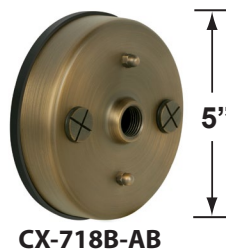

Mounting Canopies

- CX-705B-AB Brass Flat Canopy, ½" NPT, **Antique Bronze**
- CX-709B-AB Brass Raised Canopy, ½" NPT, **Antique Bronze**
- CX-718B-AB 5" Brass Canopy, 3-Hole ½" NPT, **Antique Bronze**