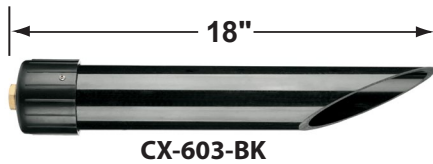

PRODUCT # : CL-714B-AB

•Path Lights

•Solid Brass

Mounting Pedestals

- CX-601-BK 1" PVC Mounting Pedestal, ½" NPT, **Black**
- CX-601-VG 1" PVC Mounting Pedestal, ½" NPT, **Verde Green**
- CX-603-BK 3" PVC Mounting Pedestal, ½" NPT Female Brass Hub on top, **Black**
- CX-603-VG 3" PVC Mounting Pedestal, ½" NPT Female Brass Hub on top, **Verde Green**