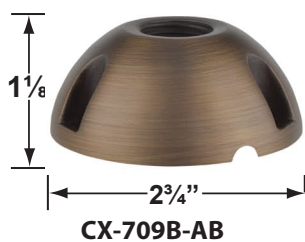

Mounting Canopies

- CX-705B-AB Brass Flat Canopy, ½" NPT, **Antique Bronze**
- CX-709B-AB Brass Raised Canopy, ½" NPT, **Antique Bronze**
- CX-718B-AB 5" Brass Canopy, 3-Hole ½" NPT, **Antique Bronze**