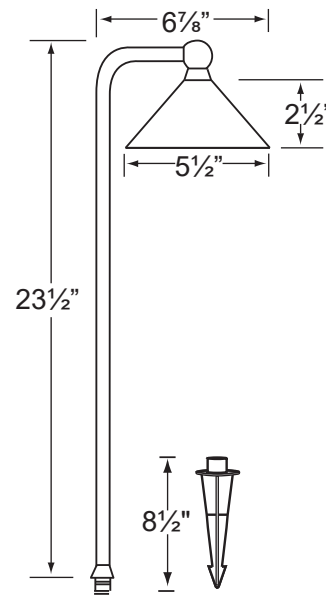

AVAILABLE LED LAMPS (Corona LED lamps have a five (5) year limited warranty against manufacturer's defects)

LAMP NUMBER	WATTS	BEAM		COLOR & TEMP.	RATED HOURS	HALOGEN EQUIVALENT
		SPREAD	LUMEN			
L-EDBA-2W	2	360°	200	2700K	25,000	20 Watt
L-EDBA-2.5W	2.5	180°	240	2700K	25,000	35 Watt
L-EDBA-2W-3K	2	360°	210	3000K	25,000	20 Watt
L-EDBA-2.5W-3K	2.5	180°	250	3000K	25,000	35 Watt
L-EDBA-AM*	2	360°	170	2000K	25,000	20 Watt

*AM- Amber color

For more additional Lamps, and accessories visit Coronalighting.com

JOB INFORMATION

TYPE: _____ DATE: _____

JOB NAME & ADDRESS:

PRODUCT #:

TOTAL QUANTITY:

LAMP TYPE & WATTAGE:

TRANSFORMER:

CONTRACTOR:

SPECIFIER:

• When ordering a halogen or xenon lamp add lamp number to the product number. If you are ordering LED lamps you should follow the format below:

• **CL** - **product #** - **lamp** - **wattage**

Example: CL-714B-AB-L-EDBA-2W-3K

CL - 714B-AB - L-EDBA - 2W-3K

• Corona Lighting reserves the right to make any change and/or improvement to the design and construction of this fixture without further notification.