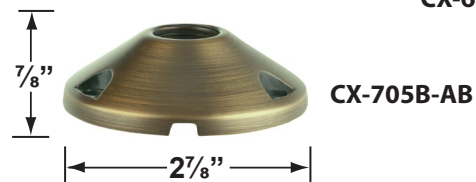

SPECIFICATION SHEET

PRODUCT # : CL-714B-AB

•Path Lights

•Solid Brass

Fixture Specifications:

Housing: Corrosion Resistant Solid Brass, Fixed Shade.

Stem: Solid brass pipe with 1/2" NPT on bottom.

Finish: **AB- Antique Bronze.** Natural toning process. AB finish will vary due to artistic process.

Mounting Risers

- CX-682B-AB 6" Brass Riser, ½" NPT Male/Female, **Antique Bronze**
- CX-683B-AB 12" Brass Riser, ½" NPT Male/Female, **Antique Bronze**
- CX-684B-AB 18" Brass Riser, ½" NPT Male/Female, **Antique Bronze**
- CX-685B-AB 24" Brass Riser, ½" NPT Male/Female, **Antique Bronze**

CX-682B-AB 6"

CX-683B-AB 12"

CX-684B-AB 18"

CX-685B-AB 24"

Cable Connectors

- CX-854 Direct Burial Silicone Filled Wire Nut, **Tan**
- CX-858 Speedy Cable Connector, Supply Cable up to 10-2, **Black**
- CX-839 Universal cable connector, Supply cable up to 8-2, one/Pack **Black**