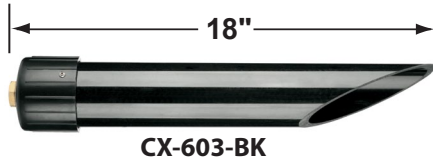

SPECIFICATION SHEET

PRODUCT # : CL-708

•Path Lights

•Aluminum

Fixture Specifications:

Housing: Diecast aluminum
Stem: Diecast aluminum tubing stem
Finish: Polyester UV powder coated, available in **BK- Black**
Lens: None.
Socket: S.C. bayonet socket, with easy tool free lamp access.
Lamp: 12V, SC Bayonet, 27W max.
Available in LED (2W & 2.5W) or without lamp.
See the Lamp Guide below for more information.

Wiring: Fixture is prewired with a 3ft, 18-2 direct burial cord. Wire connector sold separately. Universal connector (**CX-839**) and silicone filled wire nut (**CX-854**) are available from Corona Lighting.
Mounting Spike: Standard injection molded spike with 1/2" NPT threaded female hub.
Electrical Notes: A remote 12V transformer is required. Options are available from Corona Lighting. Voltage range for LED lamps are 8V-21V. Proper grease/lubricant is suggested on threaded parts during installation process.
Warranty: One (1) year warranty on fixture housing and stem against manufacturer's defects.

ACCESSORIES SHEET

PRODUCT # : CL-708

•Path Lights

•Aluminum

Mounting Pedestals

- CX-601-BK 1" PVC Mounting Pedestal, ½" NPT, **Black**
- CX-601-VG 1" PVC Mounting Pedestal, ½" NPT, **Verde Green**
- CX-603-BK 3" PVC Mounting Pedestal, ½" NPT Female Brass Hub on top, **Black**
- CX-603-VG 3" PVC Mounting Pedestal, ½" NPT Female Brass Hub on top, **Verde Green**