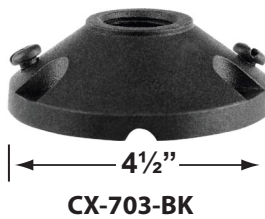

Mounting Canopies

- CX-703 Aluminum tree mount canopy ½ NPT
  Finishes: **BK-** Black, **BZ-** Bronze, **GR-** Green,
  GT- Granite, **RT-** Rust, **VG-** Verde Green,
  WH- White