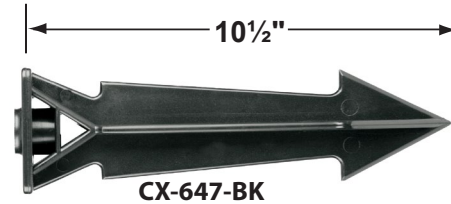

Ground Spikes

- CX-642-BK 8.5" ABS Spike, ½" NPT, **Black**
- CX-642-BZ 8.5" ABS Spike, ½" NPT, **Bronze**
- CX-643-BZ 8.5" ABS Spike, ½" NPT, **Bronze**

- CX-646-BK 8" ABS Spike, ½" NPT, **Black**
- CX-646-BR 8" ABS Spike, ½" NPT, **Natural Brass**
- CX-646-SS 8" ABS Spike, ½" NPT, **Stainless Steel**
- CX-647-BK 10.5" Heavy Duty ABS Spike, ½" NPT, **Black**

Mounting Risers

- CX-671 6" Aluminum Riser, ½ NPT Male/Female
  Finishes: **BK-** Black, **BZ-** Bronze, **GR-** Green,
  GT- Granite, **RT-** Rust, **VG-** Verde Green,
  WH- White
- CX-672 12" Aluminum Riser, ½ NPT Male/Female
  Finishes: **BK-** Black, **BZ-** Bronze, **GR-** Green,
  GT- Granite, **RT-** Rust, **VG-** Verde Green,
  WH- White
- CX-673 18" Aluminum Riser, ½ NPT Male/Female
  Finishes: **BK-** Black, **BZ-** Bronze, **GR-** Green,
  GT- Granite, **RT-** Rust, **VG-** Verde Green,
  WH- White