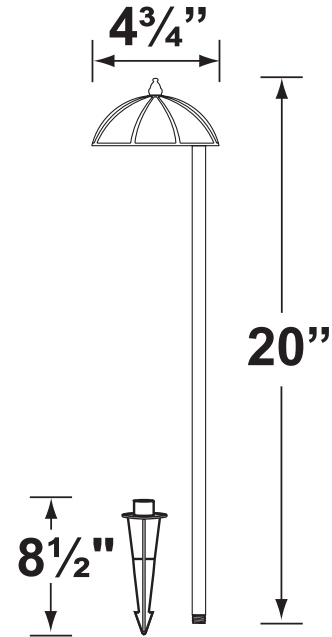

AVAILABLE LED LAMPS (Corona LED lamps have a five (5) year limited warranty against manufacturer's defects)

LAMP NUMBER	WATTS	BEAM		COLOR & TEMP.	RATED HOURS	HALOGEN EQUIVALENT
		SPREAD	LUMEN			
L-EDBA-2W	2	360°	200	2700K	25,000	20 Watt
L-EDBA-2.5W	2.5	180°	240	2700K	25,000	35 Watt
L-EDBA-2W-3K	2	360°	210	3000K	25,000	20 Watt
L-EDBA-2.5W-3K	2.5	180°	250	3000K	25,000	35 Watt
L-EDBA-AM*	2	360°	170	2000K	25,000	20 Watt

*AM- Amber color
For more additional Lamps, and accessories visit Coronalighting.com

JOB INFORMATION

TYPE: _____ DATE: _____
JOB NAME & ADDRESS: _____
PRODUCT #: _____
TOTAL QUANTITY: _____
LAMP TYPE & WATTAGE: _____
TRANSFORMER: _____
CONTRACTOR: _____
SPECIFIER: _____

• When ordering with LED lamp follow the format below:

- CL - **product #** - **color** - **lamp** - **wattage**
- CL - 708 - BK - L-EDBA - 2W-3K

Example: CL-708-BK-L-EDBA-2W-3K

• Corona Lighting reserves the right to make any change and/or improvement to the design and construction of this fixture without further notification.