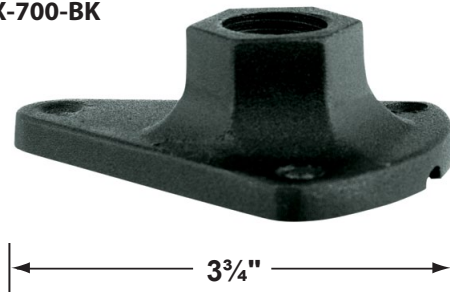

Mounting Brackets

CX-700	Aluminum Bracket, 1/2" NPT Finishes: BK- Black, BZ- Bronze, GR- Green, GT- Granite, RT- Rust, VG- Verde Green, WH- White
CX-704	Aluminum Bracket, 1/2" NPT Finishes: BK- Black, BZ- Bronze, GR- Green, GT- Granite, RT- Rust, VG- Verde Green, WH- White

CX-700-BK