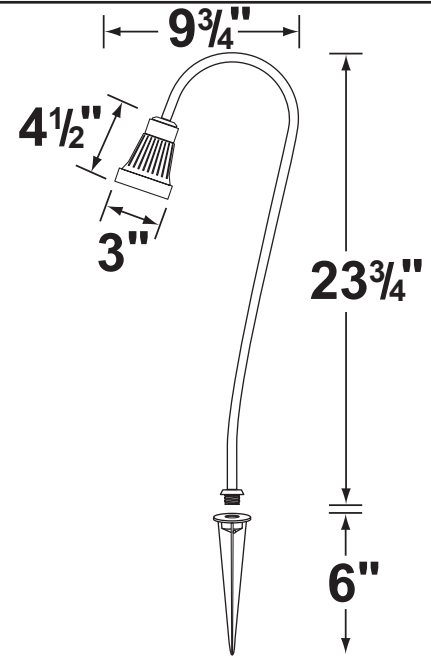

AVAILABLE LED LAMPS (Corona LED lamps have a five (5) year limited warranty against manufacturer's defects)

LAMP NUMBER	WATTS	BEAM		COLOR & TEMP.	RATED HOURS	HALOGEN EQUIVALENT
		SPREAD	LUMEN			
L-ED16-3W-SP	3.5	15° Spot	270	2700K	50,000	25 Watt
L-ED16-3W-FL	3.5	45° Flood	270	2700K	50,000	25 Watt
L-ED16-3W-WF	3.5	60° Wide Flood	270	2700K	50,000	25 Watt
L-ED16-5W-SP	5	15° Spot	350	2700K	50,000	40 Watt
L-ED16-5W-FL	5	45° Flood	350	2700K	50,000	40 Watt
L-ED16-5W-WF	5	60° Wide Flood	350	2700K	50,000	40 Watt
L-ED16-COB5W-SP	5	15° Spot	450	2700K	50,000	50 Watt
L-ED16-COB5W-FL	5	38° Flood	450	2700K	50,000	50 Watt
L-ED16-COB5W-WF	5	60° Wide Flood	450	2700K	50,000	50 Watt
L-ED16-COB5W-SP3K	5	15° Spot	470	3000K	50,000	50 Watt
L-ED16-COB5W-FL3K	5	38° Flood	470	3000K	50,000	50 Watt
L-ED16-COB5W-WF3K	5	60° Wide Flood	470	3000K	50,000	50 Watt

■ Single color MR-16 LED available in AMBER, BLUE, GREEN, PURPLE, RED and VIOLET

JOB INFORMATION

TYPE: DATE:

JOB NAME & ADDRESS:

PRODUCT #:

TOTAL QUANTITY:

LAMP TYPE & WATTAGE:

TRANSFORMER:

CONTRACTOR:

SPECIFIER:

• When ordering LED lamp with a fixture your part number should follow the format below:

• CL - product # - color - lamp - wattage - lamp angle

CL - 707 - BK - L-ED16 - 5W - FL

Example: CL-707-BK-L-ED16-5W-FL

• Corona Lighting reserves the right to make any change and/or improvement to the design and construction of this fixture without further notification.