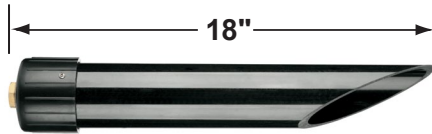

ACCESSORIES SHEET

PRODUCT # : CL-707

•Path Lights

•Aluminum

Mounting Pedestals

- CX-601-BK 1" PVC Mounting Pedestal, ½" NPT, **Black**
- CX-601-VG 1" PVC Mounting Pedestal, ½" NPT, **Verde Green**
- CX-603-BK 3" PVC Mounting Pedestal, ½" NPT Female Brass Hub on top, **Black**
- CX-603-VG 3" PVC Mounting Pedestal, ½" NPT Female Brass Hub on top, **Verde Green**