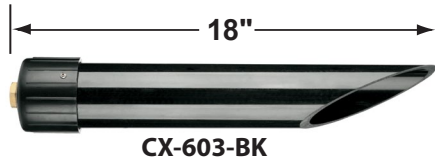

PRODUCT # : CL-653B-GM

• Area Lights

• Cast Brass

Mounting Pedestals

- CX-601-BK 1" PVC Mounting Pedestal, 1/2" NPT, **Black**
- CX-601-VG 1" PVC Mounting Pedestal, 1/2" NPT, **Verde Green**
- CX-603-BK 3" PVC Mounting Pedestal, 1/2" NPT Female Brass Hub on top, **Black**
- CX-603-VG 3" PVC Mounting Pedestal, 1/2" NPT Female Brass Hub on top, **Verde Green**