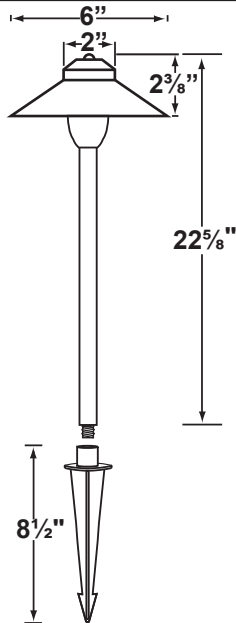

CL-653B-GM-12
12" Stem shown

Stem options