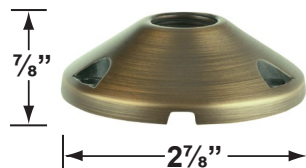

Mounting Canopies

- CX-705B-AB Brass Flat Canopy, 1/2" NPT, **Antique Bronze**
- CX-709B-AB Brass Raised Canopy, 1/2" NPT, **Antique Bronze**
- CX-718B-AB 5" Brass Canopy, 3-Hole 1/2" NPT, **Antique Bronze**