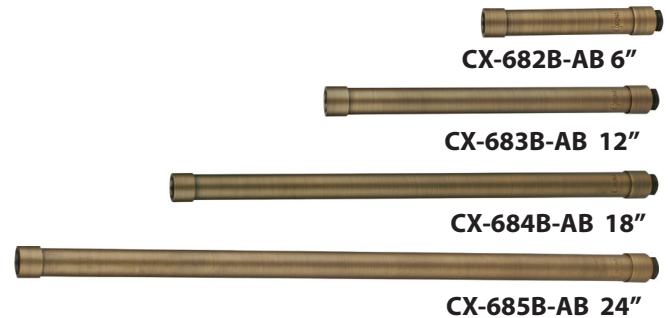

Mounting Canopies

- CX-705B-AB Brass Flat Canopy, 1/2" NPT, **Antique Bronze**
- CX-709B-AB Brass Raised Canopy, 1/2" NPT, **Antique Bronze**
- CX-718B-AB 5" Brass Canopy, 3-Hole 1/2" NPT, **Antique Bronze**

Ground Spikes

- CX-642-BK 8.5" ABS Spike, 1/2" NPT, **Black**
- CX-642-BZ 8.5" ABS Spike, 1/2" NPT, **Bronze**
- CX-643-BZ 8.5" ABS Spike, 1/2" NPT, **Bronze**

- CX-646-BK 8" ABS Spike, 1/2" NPT, **Black**
- CX-646-BR 8" ABS Spike, 1/2" NPT, **Natural Brass**
- CX-646-SS 8" ABS Spike, 1/2" NPT, **Stainless Steel**
- CX-647-BK 10.5" Heavy Duty ABS Spike, 1/2" NPT, **Black**

Mounting Risers

- CX-682B-AB 6" Brass Riser, 1/2" NPT Male/Female, **Antique Bronze**
- CX-683B-AB 12" Brass Riser, 1/2" NPT Male/Female, **Antique Bronze**
- CX-684B-AB 18" Brass Riser, 1/2" NPT Male/Female, **Antique Bronze**
- CX-685B-AB 24" Brass Riser, 1/2" NPT Male/Female, **Antique Bronze**

Cable Connectors

- CX-854 Direct Burial Silicone Filled Wire Nut, **Tan**
- CX-858 Speedy Cable Connector, Supply Cable up to 10-2, **Black**
- CX-839 Universal cable connector, Supply cable up to 8-2, one/Pack **Black**