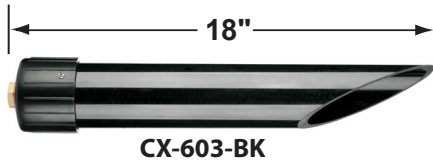

PRODUCT # : CL-652B-AB

• Area Lights

• Cast Brass

Mounting Pedestals

- CX-601-BK 1" PVC Mounting Pedestal, 1/2" NPT, **Black**
- CX-601-VG 1" PVC Mounting Pedestal, 1/2" NPT, **Verde Green**
- CX-603-BK 3" PVC Mounting Pedestal, 1/2" NPT Female Brass Hub on top, **Black**
- CX-603-VG 3" PVC Mounting Pedestal, 1/2" NPT Female Brass Hub on top, **Verde Green**