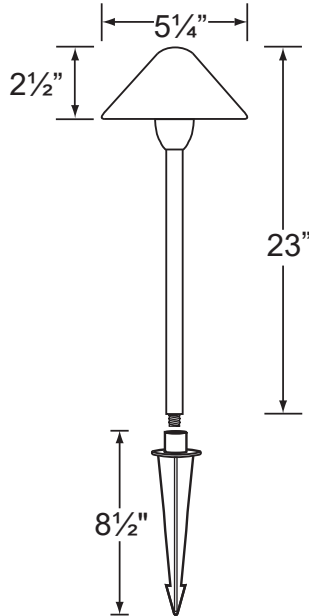

SPECIFICATION SHEET

PRODUCT # : CL-652B-AB

•Area Lights

•Cast Brass

Fixture Specifications:

- Housing:** Brass shade, adjustable in height for light control.
- Stem:** Solid brass pipe with 1/2" NPT on bottom.
- Finish:** **AB- Antique Bronze.** Natural toning process. AB finish will vary due to artistic process.
- Lens:** Clear glass, cover over lamp providing sprinkler water protection. Frosted lens available.
- Socket:** S.C. Bayonet socket, easy tool free lamp access.
- Lamp:** 12V, SC Bayonet, 27W max. Available in LED (2W & 2.5W) or without lamp. See Lamp guide below for more information.
- Gasket:** Silicone "O" ring gasket seals lens to socket housing for water tight sealing.

- Wiring:** Fixture is prewired with a 3-ft 18-2 direct burial cord. Wire connector sold separately. Universal connector (**CX-839**) and silicone filled wire nut (**CX-854**) are available from Corona Lighting.
- Mounting Spike:** Standard injection molded spike with 1/2" NPT threaded female hub.
- Electrical Notes:** A remote 12V transformer is required. Options are available from Corona Lighting. Voltage range for LED lamps are 8V-21V. Proper grease/lubricant is suggested on threaded parts during installation process.
- Warranty:** Limited lifetime warranty on fixture housing and stem against manufacturer's defects.

CL-652B-AB
18" Standard stem showed

CL-652B-AB-12

Stem Options

CL-652B-AB-24
24" Stem shown

AVAILABLE LED LAMPS (Corona LED lamps have a five (5) year limited warranty against manufacturer's defects)

LAMP NUMBER	WATTS	BEAM		COLOR & TEMP.	RATED HOURS	HALOGEN EQUIVALENT
		SPREAD	LUMEN			
L-EDBA-2W	2	360°	200	2700K	25,000	20 Watt
L-EDBA-2.5W	2.5	180°	240	2700K	25,000	35 Watt
L-EDBA-2W-3K	2	360°	210	3000K	25,000	20 Watt
L-EDBA-2.5W-3K	2.5	180°	250	3000K	25,000	35 Watt
L-EDBA-AM*	2	360°	170	2000K	25,000	20 Watt