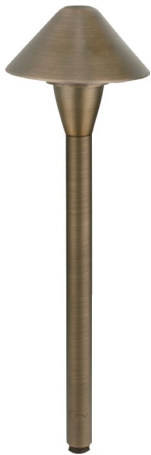

SPECIFICATION SHEET

PRODUCT # : CL-652B-AB

•Area Lights

•Cast Brass

Fixture Specifications:

- Housing:** Brass shade, adjustable in height for light control.
- Stem:** Solid brass pipe with 1/2" NPT on bottom.
- Finish:** **AB- Antique Bronze.** Natural toning process. AB finish will vary due to artistic process.
- Lens:** Clear glass, cover over lamp providing sprinkler water protection. Frosted lens available.
- Socket:** S.C. Bayonet socket, easy tool free lamp access.
- Lamp:** 12V, SC Bayonet, 27W max. Available in LED (2W & 2.5W) or without lamp. See Lamp guide below for more information.
- Gasket:** Silicone "O" ring gasket seals lens to socket housing for water tight sealing.

- Wiring:** Fixture is prewired with a 3-ft 18-2 direct burial cord. Wire connector sold separately. Universal connector (**CX-839**) and silicone filled wire nut (**CX-854**) are available from Corona Lighting.
- Mounting Spike:** Standard injection molded spike with 1/2" NPT threaded female hub.
- Electrical Notes:** A remote 12V transformer is required. Options are available from Corona Lighting. Voltage range for LED lamps are 8V-21V. Proper grease/lubricant is suggested on threaded parts during installation process.
- Warranty:** Limited lifetime warranty on fixture housing and stem against manufacturer's defects.

CL-652B-AB
18" Standard stem showed

CL-652B-AB-12

Stem Options

CL-652B-AB-24
24" Stem shown

AVAILABLE LED LAMPS (Corona LED lamps have a five (5) year limited warranty against manufacturer's defects)

LAMP NUMBER	WATTS	BEAM		COLOR & TEMP.	RATED HOURS	HALOGEN EQUIVALENT
		SPREAD	LUMEN			
L-EDBA-2W	2	360°	200	2700K	25,000	20 Watt
L-EDBA-2.5W	2.5	180°	240	2700K	25,000	35 Watt
L-EDBA-2W-3K	2	360°	210	3000K	25,000	20 Watt
L-EDBA-2.5W-3K	2.5	180°	250	3000K	25,000	35 Watt
L-EDBA-AM*	2	360°	170	2000K	25,000	20 Watt