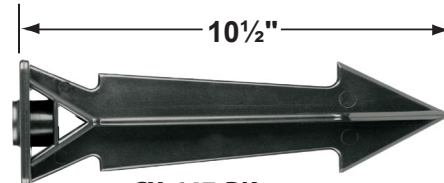

Mounting Canopies

- CX-705B-AB Brass Flat Canopy, 1/2" NPT, **Antique Bronze**
- CX-709B-AB Brass Raised Canopy, 1/2" NPT, **Antique Bronze**
- CX-718B-AB 5" Brass Canopy, 3-Hole 1/2" NPT, **Antique Bronze**

CX-709B-AB

CX-705B-AB

CX-718B-AB

Ground Spikes

- CX-642-BK 8.5" ABS Spike, 1/2" NPT, **Black**
- CX-642-BZ 8.5" ABS Spike, 1/2" NPT, **Bronze**
- CX-643-BZ 8.5" ABS Spike, 1/2" NPT, **Bronze**

CX-647-BK

- CX-646-BK 8" ABS Spike, 1/2" NPT, **Black**
- CX-646-BR 8" ABS Spike, 1/2" NPT, **Natural Brass**
- CX-646-SS 8" ABS Spike, 1/2" NPT, **Stainless Steel**
- CX-647-BK 10.5" Heavy Duty ABS Spike, 1/2" NPT, **Black**

Mounting Risers

- CX-682B-AB 6" Brass Riser, 1/2" NPT Male/Female, **Antique Bronze**
- CX-683B-AB 12" Brass Riser, 1/2" NPT Male/Female, **Antique Bronze**
- CX-684B-AB 18" Brass Riser, 1/2" NPT Male/Female, **Antique Bronze**
- CX-685B-AB 24" Brass Riser, 1/2" NPT Male/Female, **Antique Bronze**