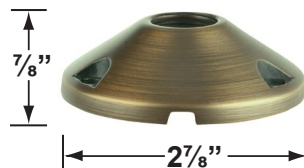

CX-705B-AB