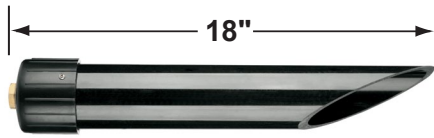

PRODUCT # : CL-650B-AB

• Area Lights

• Cast Brass

Mounting Pedestals

- CX-601-BK 1" PVC Mounting Pedestal, 1/2" NPT, **Black**
- CX-601-VG 1" PVC Mounting Pedestal, 1/2" NPT, **Verde Green**
- CX-603-BK 3" PVC Mounting Pedestal, 1/2" NPT Female Brass Hub on top, **Black**
- CX-603-VG 3" PVC Mounting Pedestal, 1/2" NPT Female Brass Hub on top, **Verde Green**

CX-603-BK

- CX-604-BK 1" PVC Adjustable Mounting Pedestal, 1/2" NPT, **Black**
- CX-621-BK 1" PVC Cap, 1/2" NPT, **Black**
- CX-621-VG 1" PVC Cap, 1/2" NPT, **Verde Green**
- CX-622-BK 2" PVC Cap, 1/2" NPT, **Black**
- CX-622-VG 2" PVC Cap, 1/2" NPT, **Verde Green**
- CX-624-BK 3" PVC Cap, 1/2" NPT Female Brass Hub, **Black**
- CX-624-VG 3" PVC Cap, 1/2" NPT Female Brass Hub, **Verde Green**

Mounting Canopies

- CX-705B-AB Brass Flat Canopy, 1/2" NPT, **Antique Bronze**
- CX-709B-AB Brass Raised Canopy, 1/2" NPT, **Antique Bronze**
- CX-718B-AB 5" Brass Canopy, 3-Hole 1/2" NPT, **Antique Bronze**