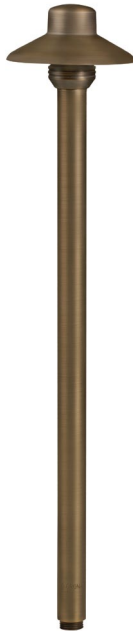

SPECIFICATION SHEET

PRODUCT # : CL-650B-AB

•Area Lights

•Cast Brass

Fixture Specifications:

Housing: Corrosion resistant cast brass.
Stem: Solid brass pipe with 1/2" NPT on bottom.
Finish: **AB- Antique Bronze.** Natural toning process. AB finish will vary due to artistic process.
Lens: Frosted polycarbonate, cover over lamp providing sprinkler water protection.
Socket: Top grade fixed ceramic bi-pin socket. Easy tool free lamp access.
Lamp: 12V, T3, 20W max. Available in LED (2W & 2.5W) or without lamp. See Lamp guide below for more information.

Wiring: Fixture is prewired with a 3-ft 18-2 direct burial cord. Wire connector sold separately. Universal connector (**CX-839**) and silicone filled wire nut (**CX-854**) are available from Corona Lighting.

Mounting Spike: Standard injection molded spike with 1/2" NPT threaded female hub.

Electrical Notes: A remote 12V transformer is required. Options are available from Corona Lighting. Voltage range for LED lamps are 8V-21V. Proper grease/lubricant is suggested on threaded parts during installation process.

Warranty: Limited lifetime warranty on fixture housing and stem against manufacturer's defects.

LED
2W and 2.5W

AVAILABLE LED LAMPS (Corona LED lamps have a five (5) year limited warranty against manufacturer's defects)

LAMP NUMBER	WATTS	BEAM		COLOR & TEMP.	RATED HOURS	HALOGEN EQUIVALENT
		SPREAD	LUMEN			
L-EDT3-2W	2	360°	200	2700K	25,000	20 Watt
L-EDT3-2.5W	2.5	180°	240	2700K	25,000	35 Watt
L-EDT3-2W-3K	2	360°	210	3000K	25,000	20 Watt
L-EDT3-2.5W-3K	2.5	180°	250	3000K	25,000	35 Watt
L-EDT3-AM*	2	360°	170	2000K	25,000	20 Watt

* AM- Amber color

For more additional Lamps, and accessories visit Coronalighting.com

JOB INFORMATION

TYPE: _____ DATE: _____

JOB NAME & ADDRESS:

PRODUCT #:

TOTAL QUANTITY:

LAMP TYPE & WATTAGE:

TRANSFORMER:

CONTRACTOR:

SPECIFIER:

• When ordering a halogen or xenon lamp add lamp number to the product number. If you are ordering LED lamps you should follow the format below:

• **CL** - **product #** - **lamp** - **wattage**

Example: CL-650B-AB-L-EDT3-2W-3K

CL - **650B-AB** - **L-EDT3** - **2W-3K**

• Corona Lighting reserves the right to make any change and/or improvement to the design and construction of this fixture without further notification.