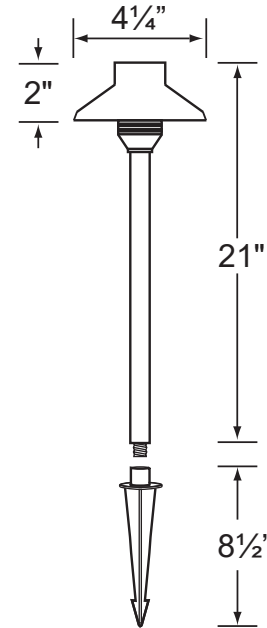

SPECIFICATION SHEET

PRODUCT # : CL-650B-AB

•Area Lights

•Cast Brass

Fixture Specifications:

Housing: Corrosion resistant cast brass.
Stem: Solid brass pipe with 1/2" NPT on bottom.
Finish: **AB- Antique Bronze.** Natural toning process. AB finish will vary due to artistic process.
Lens: Frosted polycarbonate, cover over lamp providing sprinkler water protection.
Socket: Top grade fixed ceramic bi-pin socket. Easy tool free lamp access.
Lamp: 12V, T3, 20W max. Available in LED (2W & 2.5W) or without lamp. See Lamp guide below for more information.

Wiring: Fixture is prewired with a 3-ft 18-2 direct burial cord. Wire connector sold separately. Universal connector (**CX-839**) and silicone filled wire nut (**CX-854**) are available from Corona Lighting.

Mounting Spike: Standard injection molded spike with 1/2" NPT threaded female hub.

Electrical Notes: A remote 12V transformer is required. Options are available from Corona Lighting. Voltage range for LED lamps are 8V-21V. Proper grease/lubricant is suggested on threaded parts during installation process.

Warranty: Limited lifetime warranty on fixture housing and stem against manufacturer's defects.

LED
2W and 2.5W

AVAILABLE LED LAMPS (Corona LED lamps have a five (5) year limited warranty against manufacturer's defects)

LAMP NUMBER	WATTS	BEAM		COLOR & TEMP.	RATED HOURS	HALOGEN EQUIVALENT
		SPREAD	LUMEN			
L-EDT3-2W	2	360°	200	2700K	25,000	20 Watt
L-EDT3-2.5W	2.5	180°	240	2700K	25,000	35 Watt
L-EDT3-2W-3K	2	360°	210	3000K	25,000	20 Watt
L-EDT3-2.5W-3K	2.5	180°	250	3000K	25,000	35 Watt
L-EDT3-AM*	2	360°	170	2000K	25,000	20 Watt

* AM- Amber color

For more additional Lamps, and accessories visit Coronalighting.com

JOB INFORMATION

TYPE: _____ DATE: _____

JOB NAME & ADDRESS:

PRODUCT #:

TOTAL QUANTITY:

LAMP TYPE & WATTAGE:

TRANSFORMER:

CONTRACTOR:

SPECIFIER:

• When ordering a halogen or xenon lamp add lamp number to the product number. If you are ordering LED lamps you should follow the format below:

• **CL** - **product #** - **lamp** - **wattage**

Example: CL-650B-AB-L-EDT3-2W-3K

CL - **650B-AB** - **L-EDT3** - **2W-3K**

• Corona Lighting reserves the right to make any change and/or improvement to the design and construction of this fixture without further notification.