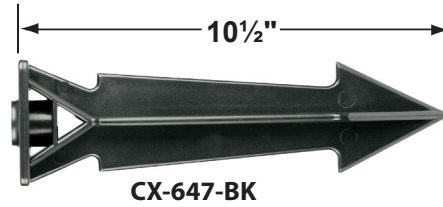

Ground Spikes

- CX-642-BK 8.5" ABS Spike, 1/2" NPT, **Black**
- CX-642-BZ 8.5" ABS Spike, 1/2" NPT, **Bronze**
- CX-643-BZ 8.5" ABS Spike, 1/2" NPT, **Bronze**