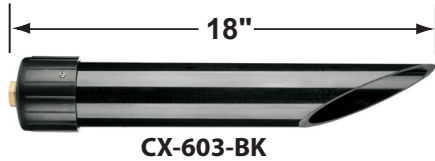

PRODUCT # : CL-647B-GM

• Area Lights

• Cast Brass

Mounting Pedestals

- CX-601-BK 1" PVC Mounting Pedestal, 1/2" NPT, **Black**
- CX-601-VG 1" PVC Mounting Pedestal, 1/2" NPT, **Verde Green**
- CX-603-BK 3" PVC Mounting Pedestal, 1/2" NPT Female Brass Hub on top, **Black**
- CX-603-VG 3" PVC Mounting Pedestal, 1/2" NPT Female Brass Hub on top, **Verde Green**