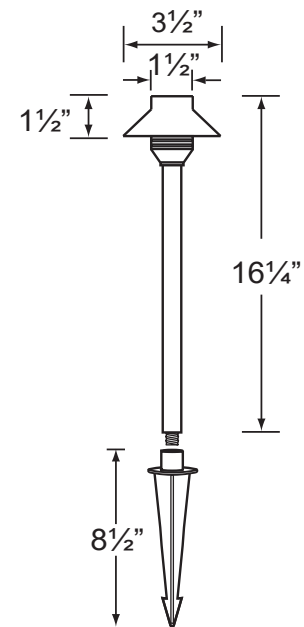

AVAILABLE LED LAMPS (Corona LED lamps have a five (5) year limited warranty against manufacturer's defects)

LAMP NUMBER	WATTS	BEAM		COLOR & TEMP.	RATED HOURS	HALOGEN EQUIVALENT
		SPREAD	LUMEN			
L-EDT3-2W	2	360°	200	2700K	25,000	20 Watt
L-EDT3-2.5W	2.5	180°	240	2700K	25,000	35 Watt
L-EDT3-2W-3K	2	360°	210	3000K	25,000	20 Watt
L-EDT3-2.5W-3K	2.5	180°	250	3000K	25,000	35 Watt
L-EDT3-AM*	2	360°	170	2000K	25,000	20 Watt

* AM- Amber color

For more additional Lamps, and accessories visit Coronalighting.com

JOB INFORMATION

TYPE: DATE:

JOB NAME & ADDRESS:

PRODUCT #:

TOTAL QUANTITY:

LAMP TYPE & WATTAGE:

TRANSFORMER:

CONTRACTOR:

SPECIFIER:

• When ordering a halogen or xenon lamp add lamp number to the product number. If you are ordering LED lamps you should follow the format below:

• **CL** - **product #** - **lamp** - **wattage**

Example: CL-647B-GM-L-EDT3-2W-3K

CL - 647B-GM - L-EDT3 - 2W-3K

• Corona Lighting reserves the right to make any change and/or improvement to the design and construction of this fixture without further notification.