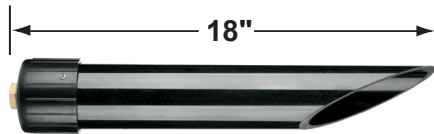

PRODUCT # : CL-647B-AB

• Area Lights

• Cast Brass

Mounting Pedestals

- CX-601-BK 1" PVC Mounting Pedestal, 1/2" NPT, **Black**
- CX-601-VG 1" PVC Mounting Pedestal, 1/2" NPT, **Verde Green**
- CX-603-BK 3" PVC Mounting Pedestal, 1/2" NPT Female Brass Hub on top, **Black**
- CX-603-VG 3" PVC Mounting Pedestal, 1/2" NPT Female Brass Hub on top, **Verde Green**

CX-603-BK

- CX-604-BK 1" PVC Adjustable Mounting Pedestal, 1/2" NPT, **Black**
- CX-621-BK 1" PVC Cap, 1/2" NPT, **Black**
- CX-621-VG 1" PVC Cap, 1/2" NPT, **Verde Green**
- CX-622-BK 2" PVC Cap, 1/2" NPT, **Black**
- CX-622-VG 2" PVC Cap, 1/2" NPT, **Verde Green**
- CX-624-BK 3" PVC Cap, 1/2" NPT Female Brass Hub, **Black**
- CX-624-VG 3" PVC Cap, 1/2" NPT Female Brass Hub, **Verde Green**

Mounting Canopies

- CX-705B-AB Brass Flat Canopy, 1/2" NPT, **Antique Bronze**
- CX-709B-AB Brass Raised Canopy, 1/2" NPT, **Antique Bronze**
- CX-718B-AB 5" Brass Canopy, 3-Hole 1/2" NPT, **Antique Bronze**