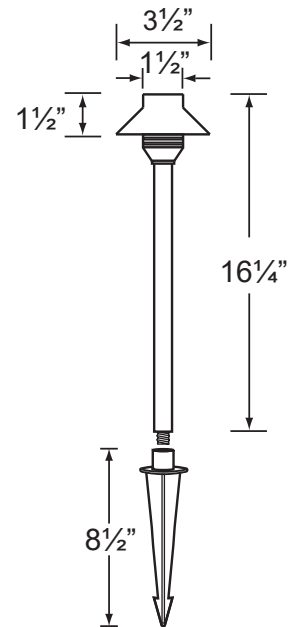

AVAILABLE LED LAMPS (Corona LED lamps have a five (5) year limited warranty against manufacturer's defects)

LAMP NUMBER	WATTS	BEAM		COLOR & TEMP.	RATED HOURS	HALOGEN EQUIVALENT
		SPREAD	LUMEN			
L-EDT3-2W	2	360°	200	2700K	25,000	20 Watt
L-EDT3-2.5W	2.5	180°	240	2700K	25,000	35 Watt
L-EDT3-2W-3K	2	360°	210	3000K	25,000	20 Watt
L-EDT3-2.5W-3K	2.5	180°	250	3000K	25,000	35 Watt
L-EDT3-AM*	2	360°	170	2000K	25,000	20 Watt

* AM- Amber color
For more additional Lamps, and accessories visit Coronalighting.com

JOB INFORMATION

TYPE: _____ DATE: _____

JOB NAME & ADDRESS:

PRODUCT #:

TOTAL QUANTITY:

LAMP TYPE & WATTAGE:

TRANSFORMER:

CONTRACTOR:

SPECIFIER:

• When ordering a halogen or xenon lamp add lamp number to the product number. If you are ordering LED lamps you should follow the format below:

• **CL** - **product #** - **lamp** - **wattage**

Example: CL-647B-AB-L-EDT3-2W-3K

CL - 647B-AB - L-EDT3 - 2W-3K

• Corona Lighting reserves the right to make any change and/or improvement to the design and construction of this fixture without further notification.