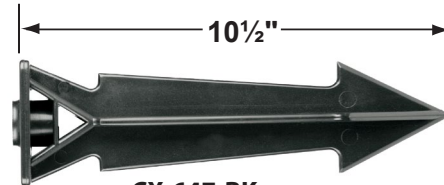

Ground Spikes

- CX-642-BK 8.5" ABS Spike, 1/2" NPT, **Black**
- CX-642-BZ 8.5" ABS Spike, 1/2" NPT, **Bronze**
- CX-643-BZ 8.5" ABS Spike, 1/2" NPT, **Bronze**

CX-647-BK

- CX-646-BK 8" ABS Spike, 1/2" NPT, **Black**
- CX-646-BR 8" ABS Spike, 1/2" NPT, **Natural Brass**
- CX-646-SS 8" ABS Spike, 1/2" NPT, **Stainless Steel**
- CX-647-BK 10.5" Heavy Duty ABS Spike, 1/2" NPT, **Black**

Mounting Risers

- CX-682B-AB 6" Brass Riser, 1/2" NPT Male/Female, **Antique Bronze**
- CX-683B-AB 12" Brass Riser, 1/2" NPT Male/Female, **Antique Bronze**
- CX-684B-AB 18" Brass Riser, 1/2" NPT Male/Female, **Antique Bronze**
- CX-685B-AB 24" Brass Riser, 1/2" NPT Male/Female, **Antique Bronze**

Cable Connectors

- CX-854 Direct Burial Silicone Filled Wire Nut, **Tan**
- CX-858 Speedy Cable Connector, Supply Cable up to 10-2, **Black**
- CX-839 Universal cable connector, Supply cable up to 8-2, one/Pack **Black**