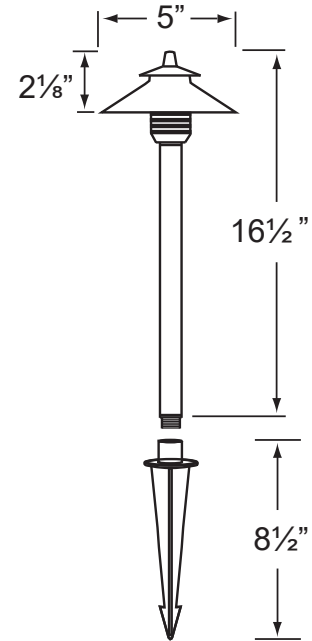

AVAILABLE LED LAMPS (Corona LED lamps have a five (5) year limited warranty against manufacturer's defects)

LAMP NUMBER	WATTS	BEAM		COLOR & TEMP.	RATED HOURS	HALOGEN EQUIVALENT
		SPREAD	LUMEN			
L-EDT3-2W	2	360°	200	2700K	25,000	20 Watt
L-EDT3-2.5W	2.5	180°	240	2700K	25,000	35 Watt
L-EDT3-2W-3K	2	360°	210	3000K	25,000	20 Watt
L-EDT3-2.5W-3K	2.5	180°	250	3000K	25,000	35 Watt
L-EDT3-AM*	2	360°	170	2000K	25,000	20 Watt

* AM- Amber color
For more additional Lamps, and accessories visit Coronalighting.com

JOB INFORMATION

TYPE: _____ DATE: _____
JOB NAME & ADDRESS: _____
PRODUCT #: _____
TOTAL QUANTITY: _____
LAMP TYPE & WATTAGE: _____
TRANSFORMER: _____
CONTRACTOR: _____
SPECIFIER: _____

• When ordering a halogen or xenon lamp add lamp number to the product number. If you are ordering LED lamps you should follow the format below:

• **CL** - **product #** - **lamp** - **wattage**

Example: CL-646B-AB-L-EDT3-2W-3K

CL - 646B-AB - L-EDT3 - 2W-3K

• Corona Lighting reserves the right to make any change and/or improvement to the design and construction of this fixture without further notification.