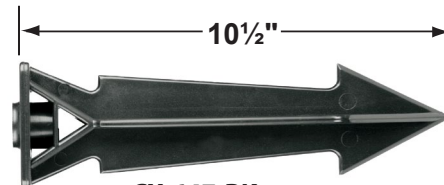

SPECIFICATION SHEET

PRODUCT # : CL-646B-AB

•Area Lights

•Solid Brass

Fixture Specifications:

Housing: Brass shade
Stem: Solid brass pipe with 1/2" NPT on bottom.
Finish: **AB- Antique Bronze.** Natural toning process. AB finish will vary due to artistic process.
Lens: Frosted poly carbonate, cover over lamp providing sprinkler water protection.
Socket: Top grade fixed ceramic bi-pin socket. Easy tool free lamp access.
Lamp: 12V, T3, 20W max. Available in LED (2W & 2.5W) or without lamp. See Lamp guide below for more information.

Mounting Canopies

- CX-705B-AB Brass Flat Canopy, 1/2" NPT, **Antique Bronze**
- CX-709B-AB Brass Raised Canopy, 1/2" NPT, **Antique Bronze**
- CX-718B-AB 5" Brass Canopy, 3-Hole 1/2" NPT, **Antique Bronze**

CX-709B-AB

CX-705B-AB

CX-718B-AB

Ground Spikes

- CX-642-BK 8.5" ABS Spike, 1/2" NPT, **Black**
- CX-642-BZ 8.5" ABS Spike, 1/2" NPT, **Bronze**
- CX-643-BZ 8.5" ABS Spike, 1/2" NPT, **Bronze**

CX-647-BK

- CX-646-BK 8" ABS Spike, 1/2" NPT, **Black**
- CX-646-BR 8" ABS Spike, 1/2" NPT, **Natural Brass**
- CX-646-SS 8" ABS Spike, 1/2" NPT, **Stainless Steel**
- CX-647-BK 10.5" Heavy Duty ABS Spike, 1/2" NPT, **Black**

Mounting Risers

- CX-682B-AB 6" Brass Riser, 1/2" NPT Male/Female, **Antique Bronze**
- CX-683B-AB 12" Brass Riser, 1/2" NPT Male/Female, **Antique Bronze**
- CX-684B-AB 18" Brass Riser, 1/2" NPT Male/Female, **Antique Bronze**
- CX-685B-AB 24" Brass Riser, 1/2" NPT Male/Female, **Antique Bronze**