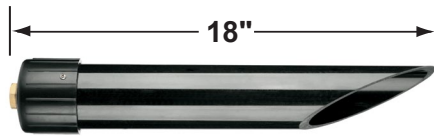

PRODUCT # : CL-646B-AB

• Area Lights

• Solid Brass

Mounting Pedestals

- CX-601-BK 1" PVC Mounting Pedestal, 1/2" NPT, **Black**
- CX-601-VG 1" PVC Mounting Pedestal, 1/2" NPT, **Verde Green**
- CX-603-BK 3" PVC Mounting Pedestal, 1/2" NPT Female Brass Hub on top, **Black**
- CX-603-VG 3" PVC Mounting Pedestal, 1/2" NPT Female Brass Hub on top, **Verde Green**

CX-603-BK

- CX-604-BK 1" PVC Adjustable Mounting Pedestal, 1/2" NPT, **Black**
- CX-621-BK 1" PVC Cap, 1/2" NPT, **Black**
- CX-621-VG 1" PVC Cap, 1/2" NPT, **Verde Green**
- CX-622-BK 2" PVC Cap, 1/2" NPT, **Black**
- CX-622-VG 2" PVC Cap, 1/2" NPT, **Verde Green**
- CX-624-BK 3" PVC Cap, 1/2" NPT Female Brass Hub, **Black**
- CX-624-VG 3" PVC Cap, 1/2" NPT Female Brass Hub, **Verde Green**

Mounting Canopies

- CX-705B-AB Brass Flat Canopy, 1/2" NPT, **Antique Bronze**
- CX-709B-AB Brass Raised Canopy, 1/2" NPT, **Antique Bronze**
- CX-718B-AB 5" Brass Canopy, 3-Hole 1/2" NPT, **Antique Bronze**