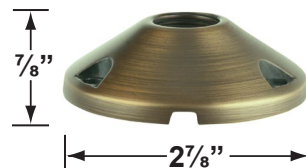

CX-705B-AB