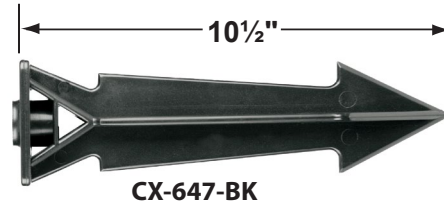

Ground Spikes

- CX-642-BK 8.5" ABS Spike, 1/2" NPT, **Black**
- CX-642-BZ 8.5" ABS Spike, 1/2" NPT, **Bronze**
- CX-643-BZ 8.5" ABS Spike, 1/2" NPT, **Bronze**