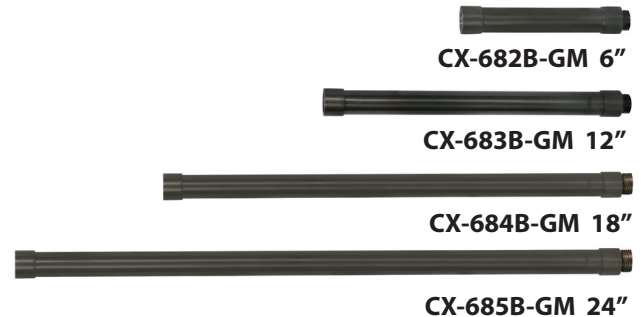

### Ground Spikes

- CX-642-BK 8.5" ABS Spike, 1/2" NPT, **Black**
- CX-642-BZ 8.5" ABS Spike, 1/2" NPT, **Bronze**
- CX-643-BZ 8.5" ABS Spike, 1/2" NPT, **Bronze**

- CX-646-BK 8" ABS Spike, 1/2" NPT, **Black**
- CX-646-BR 8" ABS Spike, 1/2" NPT, **Natural Brass**
- CX-646-SS 8" ABS Spike, 1/2" NPT, **Stainless Steel**
- CX-647-BK 10.5" Heavy Duty ABS Spike, 1/2" NPT, **Black**

### Cable Connectors

- CX-854 Direct Burial Silicone Filled Wire Nut, **Tan**
- CX-858 Speedy Cable Connector, Supply Cable up to 10-2, **Black**
- CX-839 Universal cable connector, Supply cable up to 8-2, one/Pack **Black**