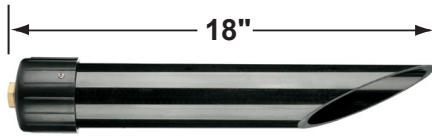

PRODUCT # : CL-645B-GM

• Area Lights

• Cast Brass

Mounting Pedestals

- CX-601-BK 1" PVC Mounting Pedestal, 1/2" NPT, **Black**
- CX-601-VG 1" PVC Mounting Pedestal, 1/2" NPT, **Verde Green**
- CX-603-BK 3" PVC Mounting Pedestal, 1/2" NPT Female Brass Hub on top, **Black**
- CX-603-VG 3" PVC Mounting Pedestal, 1/2" NPT Female Brass Hub on top, **Verde Green**