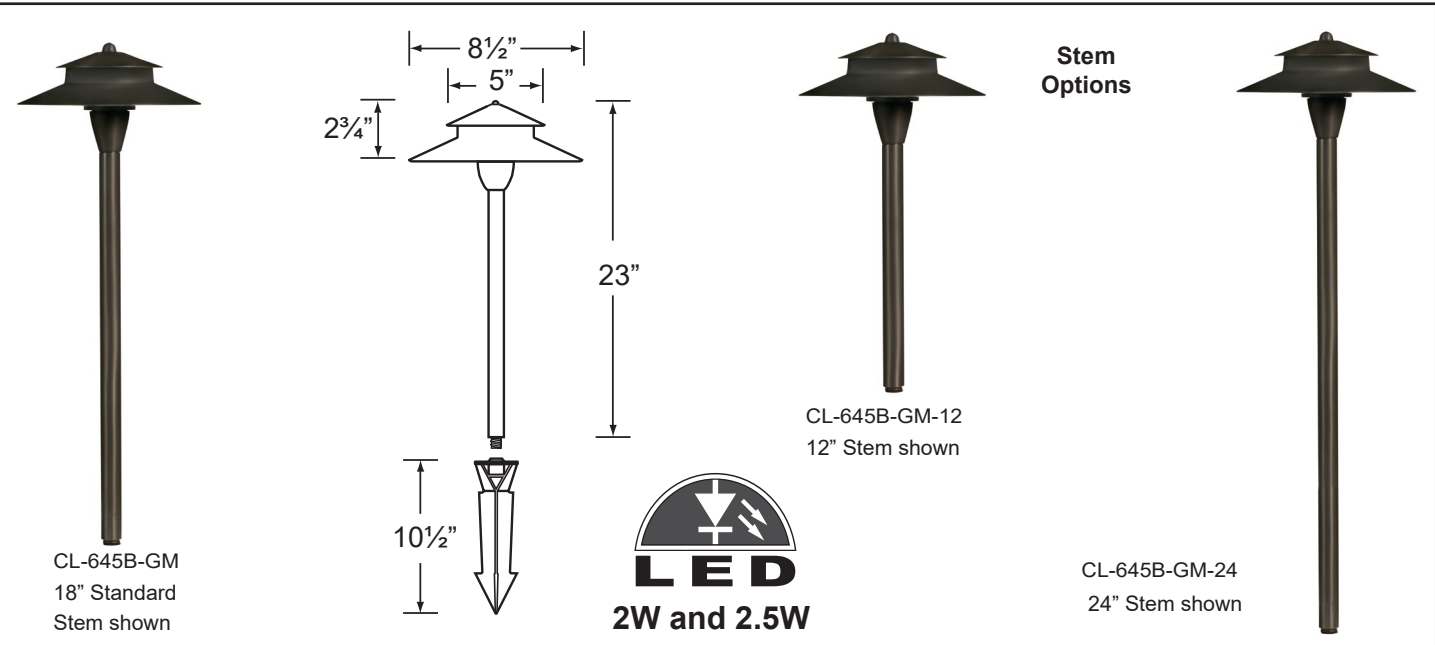

SPECIFICATION SHEET

PRODUCT # : CL-645B-GM

•Area Lights

•Cast Brass

Fixture Specifications:

Housing: Brass shades, adjustable in height for light control.

Stem: Solid brass pipe with 1/2" NPT on bottom.

Finish: **GM- Gun Metal.** Natural toning process. GM finish will vary due to artistic process. Also available in **AB- Antique Bronze**

Lens: Clear glass, cover over lamp providing sprinkler water protection. Frosted lens (**CX-308-FR**) available.

Socket: S.C. Bayonet socket, easy tool free lamp access.

Lamp: 12V, SC Bayonet, 27W max. Available in LED (2W & 2.5W) or without lamp. See Lamp guide below for more information.

Gasket: Silicone "O" ring gasket seals lens to socket housing for water tight sealing.

Wiring:

Fixture is prewired with a 3-ft 18-2 direct burial cord. Wire connector sold separately. Universal connector (**CX-839**), & silicone filled wire nut (**CX-854**) are available from Corona Lighting.

Mounting Spike: Standard injection molded spike with 1/2" NPT

Electrical Notes: A remote 12V transformer is required. Options are available from Corona Lighting. Voltage range for LED lamps are 8V-21V. Proper grease/lubricant is suggested on threaded parts during installation process.

Warranty:

Limited lifetime warranty on fixture housing and stem against manufacturer's defects.

AVAILABLE LED LAMPS (Corona LED lamps have a five (5) year limited warranty against manufacturer's defects)

LAMP NUMBER	WATTS	BEAM		COLOR & TEMP.	RATED HOURS	HALOGEN EQUIVALENT
		SPREAD	LUMEN			
L-EDBA-2W	2	360°	200	2700K	25,000	20 Watt
L-EDBA-2.5W	2.5	180°	240	2700K	25,000	35 Watt
L-EDBA-2W-3K	2	360°	210	3000K	25,000	20 Watt
L-EDBA-2.5W-3K	2.5	180°	250	3000K	25,000	35 Watt
L-EDBA-AM*	2	360°	170	2000K	25,000	20 Watt

*AM- Amber color

For more additional Lamps, and accessories visit Coronalighting.com

JOB INFORMATION

TYPE: DATE:

JOB NAME & ADDRESS:

PRODUCT #:

TOTAL QUANTITY:

LAMP TYPE & WATTAGE:

TRANSFORMER:

CONTRACTOR:

SPECIFIER:

• When ordering a halogen or xenon lamp add lamp number to the product number. If you are ordering LED lamps you should follow the format below:

• **CL** - **product #** - **Length** - **lamp** - **wattage**

CL - 645B-GM - 24 - L-EDBA - 2W-3K

Example: CL-645B-GM-24-L-EDBA-2W-3K

• Corona Lighting reserves the right to make any change and/or improvement to the design and construction of this fixture without further notification.