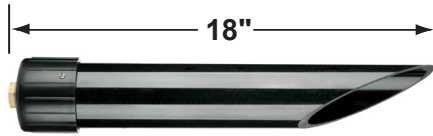

PRODUCT # : CL-638

•Area Lights

• Aluminum

Mounting Pedestals

- CX-601-BK 1" PVC Mounting Pedestal, ½" NPT, **Black**
- CX-601-VG 1" PVC Mounting Pedestal, ½" NPT, **Verde Green**
- CX-603-BK 3" PVC Mounting Pedestal, ½" NPT Female Brass Hub on top, **Black**
- CX-603-VG 3" PVC Mounting Pedestal, ½" NPT Female Brass Hub on top, **Verde Green**