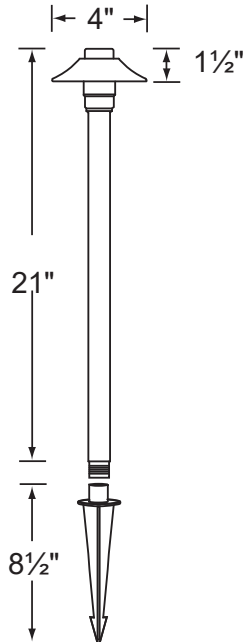

CL-638-BZ-12
12" Stem
(Optional) Shown

AVAILABLE LED LAMPS (Corona LED lamps have a five (5) year limited warranty against manufacturer's defects)

LAMP NUMBER	WATTS	BEAM		COLOR & TEMP.	RATED HOURS	HALOGEN EQUIVALENT
		SPREAD	LUMEN			
L-EDT3-2W	2	360°	200	2700K	25,000	20 Watt
L-EDT3-2.5W	2.5	180°	240	2700K	25,000	35 Watt
L-EDT3-2W-3K	2	360°	210	3000K	25,000	20 Watt
L-EDT3-2.5W-3K	2.5	180°	250	3000K	25,000	35 Watt
L-EDT3-AM*	2	360°	170	2000K	25,000	20 Watt

*AM- Amber color

For more additional Lamps, and accessories visit Coronalighting.com

JOB INFORMATION

TYPE: _____ DATE: _____

JOB NAME & ADDRESS: _____

PRODUCT #:

TOTAL QUANTITY:

LAMP TYPE & WATTAGE:

TRANSFORMER:

CONTRACTOR:

SPECIFIER:

• When ordering a halogen or xenon lamp add lamp number to the end of the product number. If you are ordering LED lamps you should follow the format below:

• CL - **product #** - **color** - **lamp** - **wattage**
CL - 638 - BK - L-EDT3 - 2W-3K

Example: CL-638-BK-L-EDT3-2W-3K

• Corona Lighting reserves the right to make any change and/or improvement to the design and construction of this fixture without further notification.