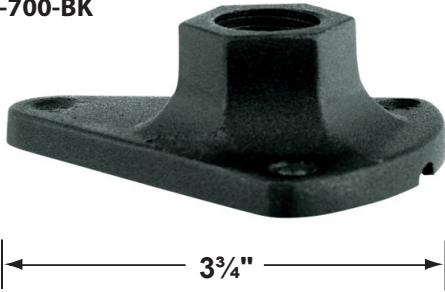

PRODUCT # : CL-638

• Area Lights

• Aluminum

Mounting Brackets

CX-700 Aluminum Bracket, 1/2" NPT
Finishes: **BK**- Black, **BZ**- Bronze, **GR**- Green,
GT- Granite, **RT**- Rust, **VG**- Verde Green,
WH- White

CX-704 Aluminum Bracket, 1/2" NPT
Finishes: **BK**- Black, **BZ**- Bronze, **GR**- Green,
GT- Granite, **RT**- Rust, **VG**- Verde Green,
WH- White

CX-700-BK