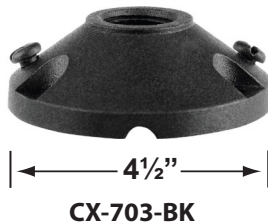

Mounting Canopies

- CX-703 Aluminum tree mount canopy ½ NPT
  Finishes: **BK- Black, BZ- Bronze, GR- Green,**
  GT- Granite, RT- Rust, VG- Verde Green,
  WH- White