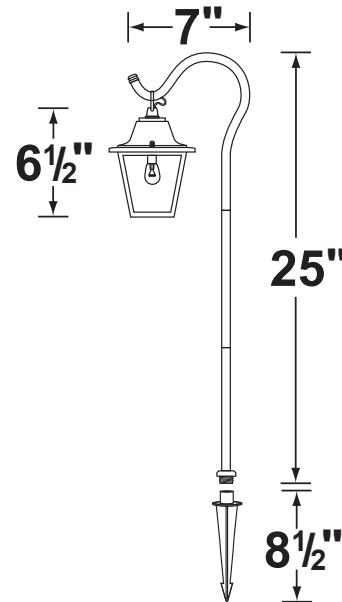

AVAILABLE LED LAMPS (Corona LED lamps have a five (5) year limited warranty against manufacturer's defects)

LAMP NUMBER	WATTS	BEAM		COLOR & TEMP.	RATED HOURS	HALOGEN EQUIVALENT
		SPREAD	LUMEN			
L-EDBA-2W	2	360°	200	2700K	25,000	20 Watt
L-EDBA-2.5W	2.5	180°	240	2700K	25,000	35 Watt
L-EDBA-2W-3K	2	360°	210	3000K	25,000	20 Watt
L-EDBA-2.5W-3K	2.5	180°	250	3000K	25,000	35 Watt
L-EDBA-AM*	2	360°	170	2000K	25,000	20 Watt

*AM- Amber color

For more additional Lamps, and accessories visit Coronalighting.com

JOB INFORMATION

TYPE: _____ DATE: _____

JOB NAME & ADDRESS: _____

PRODUCT #: _____

TOTAL QUANTITY: _____

LAMP TYPE & WATTAGE: _____

TRANSFORMER: _____

CONTRACTOR: _____

SPECIFIER: _____

• When ordering a halogen or xenon lamp add lamp number to the end of the product number. If you are ordering LED lamps you should follow the format below:

• **CL** - **product #** - **color** - **lamp** - **wattage**
CL - 635 - VG - L-EDBA - 2W-3K

Example: CL-635-VG-L-EDBA-2W-3K

• Corona Lighting reserves the right to make any change and/or improvement to the design and construction of this fixture without further notification.