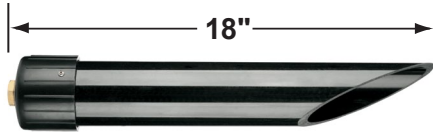

PRODUCT # : CL-635

•Path Lights

• Aluminum

Mounting Pedestals

- CX-601-BK 1" PVC Mounting Pedestal, 1/2" NPT, **Black**
- CX-601-VG 1" PVC Mounting Pedestal, 1/2" NPT, **Verde Green**
- CX-602-BK 2" PVC Mounting Pedestal, 1/2" NPT, **Black**
- CX-602-VG 2" PVC Mounting Pedestal, 1/2" NPT, **Verde Green**
- CX-603-BK 3" PVC Mounting Pedestal, 1/2" NPT Female Brass Hub on top, **Black**
- CX-603-VG 3" PVC Mounting Pedestal, 1/2" NPT Female Brass Hub on top, **Verde Green**

CX-603-BK

- CX-604-BK 1" PVC Adjustable Mounting Pedestal, 1/2" NPT, **Black**
- CX-621-BK 1" PVC Cap, 1/2" NPT, **Black**
- CX-621-VG 1" PVC Cap, 1/2" NPT, **Verde Green**
- CX-622-BK 2" PVC Cap, 1/2" NPT, **Black**
- CX-622-VG 2" PVC Cap, 1/2" NPT, **Verde Green**
- CX-624-BK 3" PVC Cap, 1/2" NPT Female Brass Hub, **Black**
- CX-624-VG 3" PVC Cap, 1/2" NPT Female Brass Hub, **Verde Green**

Mounting Canopies

- CX-703 Aluminum tree mount canopy 1/2" NPT
  Finishes: **BK- Black, BZ- Bronze, GR- Green, GT- Granite, RT- Rust, VG- Verde Green, WH- White**