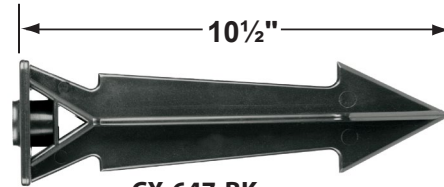

Ground Spikes

- CX-642-BK 8.5" ABS Spike, 1/2" NPT, **Black**
- CX-642-BZ 8.5" ABS Spike, 1/2" NPT, **Bronze**
- CX-643-BZ 8.5" ABS Spike, 1/2" NPT, **Bronze**

CX-647-BK