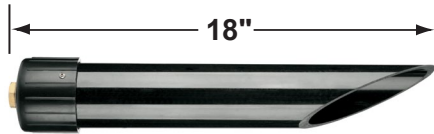

ACCESSORIES SHEET

PRODUCT # : CL-633B-AB

•Path Lights

•Cast Brass

Mounting Pedestals

- CX-601-BK 1" PVC Mounting Pedestal, ½" NPT, **Black**
- CX-601-VG 1" PVC Mounting Pedestal, ½" NPT, **Verde Green**
- CX-603-BK 3" PVC Mounting Pedestal, ½" NPT Female Brass Hub on top, **Black**
- CX-603-VG 3" PVC Mounting Pedestal, ½" NPT Female Brass Hub on top, **Verde Green**