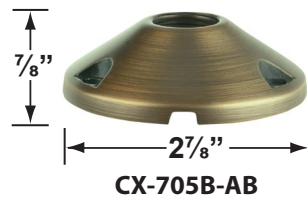

Mounting Canopies

- CX-705B-AB Brass Flat Canopy, ½" NPT, **Antique Bronze**
- CX-709B-AB Brass Raised Canopy, ½" NPT, **Antique Bronze**
- CX-718B-AB 5" Brass Canopy, 3-Hole ½" NPT, **Antique Bronze**