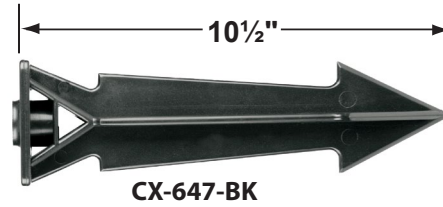

Ground Spikes

- CX-642-BK 8.5" ABS Spike, ½" NPT, **Black**
- CX-642-BZ 8.5" ABS Spike, ½" NPT, **Bronze**
- CX-643-BZ 8.5" ABS Spike, ½" NPT, **Bronze**

- CX-646-BK 8" ABS Spike, ½" NPT, **Black**
- CX-646-BR 8" ABS Spike, ½" NPT, **Natural Brass**
- CX-646-SS 8" ABS Spike, ½" NPT, **Stainless Steel**
- CX-647-BK 10.5" Heavy Duty ABS Spike, ½" NPT, **Black**

Mounting Risers

- CX-682B-AB 6" Brass Riser, ½" NPT Male/Female, **Antique Bronze**
- CX-683B-AB 12" Brass Riser, ½" NPT Male/Female, **Antique Bronze**
- CX-684B-AB 18" Brass Riser, ½" NPT Male/Female, **Antique Bronze**
- CX-685B-AB 24" Brass Riser, ½" NPT Male/Female, **Antique Bronze**