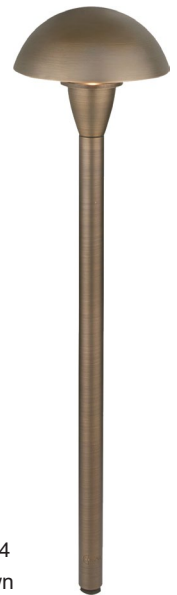

SPECIFICATION SHEET

PRODUCT # : CL-633B-AB

•Area Lights

•Cast Brass

Fixture Specifications:

Housing: Brass shade, adjustable in height for light control.

Stem: Solid brass pipe with 1/2" NPT on bottom.

Finish: **AB- Antique Bronze.** Natural toning process. AB finish will vary due to artistic process.

Lens: Clear glass, covers over lamp providing sprinkler water protection. Frosted lens (CX-308-FR) available.

Socket: S.C. Bayonet socket, easy tool free lamp access.

Lamp: 12V, SC Bayonet, 27W max. Available in LED (2W & 2.5W) or without lamp. See Lamp guide below for more information.

Mounting Spike:

Standard injection molded spike with 1/2" NPT threaded female hub.

Electrical Notes:

A remote 12V transformer is required. Options are available from Corona Lighting. Voltage range for LED lamps are 8V-21V. Proper grease/lubricant is suggested on threaded parts during installation process.

Warranty:

Limited lifetime warranty on fixture housing and stem against manufacturer's defects.

CL-633B-AB
18" Standard stem shown

2W and 2.5W

CL-633B-AB-12
12" Stem shown

Stem Options

CL-633B-AB-24
24" Stem shown