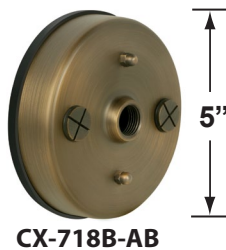

Mounting Canopies

- CX-705B-AB Brass Flat Canopy, ½" NPT, **Antique Bronze**
- CX-709B-AB Brass Raised Canopy, ½" NPT, **Antique Bronze**
- CX-718B-AB 5" Brass Canopy, 3-Hole ½" NPT, **Antique Bronze**