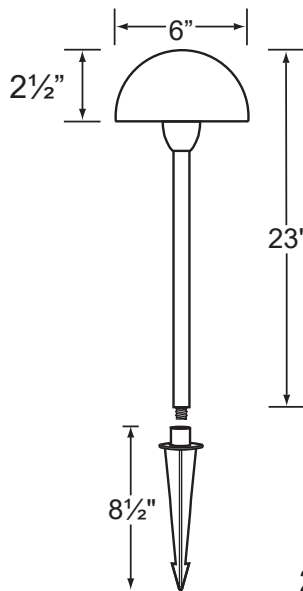

SPECIFICATION SHEET

PRODUCT # : CL-633B-AB

•Area Lights

•Cast Brass

Fixture Specifications:

Housing: Brass shade, adjustable in height for light control.

Stem: Solid brass pipe with 1/2" NPT on bottom.

Finish: **AB- Antique Bronze.** Natural toning process. AB finish will vary due to artistic process.

Gasket: Silicone "O" ring gasket seals lens to socket housing for water tight sealing.

Wiring:

Fixture is prewired with a 3ft 18-2 direct burial cord. Wire connector sold separately. Universal connector (CX-839), & silicone filled wire nut (CX-854) are available from Corona Lighting.

Mounting Spike:

Standard injection molded spike with 1/2" NPT threaded female hub.

Electrical Notes:

A remote 12V transformer is required. Options are available from Corona Lighting. Voltage range for LED lamps are 8V-21V. Proper grease/lubricant is suggested on threaded parts during installation process.

Warranty:

Limited lifetime warranty on fixture housing and stem against manufacturer's defects.

CL-633B-AB
18" Standard stem shown

2W and 2.5W

CL-633B-AB-12
12" Stem shown

Stem Options

CL-633B-AB-24
24" Stem shown