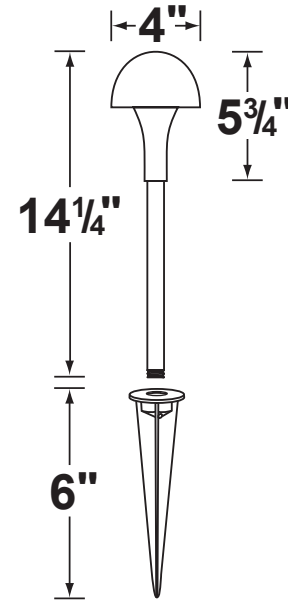

AVAILABLE LED LAMPS (Corona LED lamps have a five (5) year limited warranty against manufacturer's defects)

LAMP NUMBER	WATTS	BEAM		COLOR & TEMP.	RATED HOURS	HALOGEN EQUIVALENT
		SPREAD	LUMEN			
L-EDT3-2W	2	360°	200	2700K	25,000	20 Watt
L-EDT3-2.5W	2.5	180°	240	2700K	25,000	35 Watt
L-EDT3-2W-3K	2	360°	210	3000K	25,000	20 Watt
L-EDT3-2.5W-3K	2.5	180°	250	3000K	25,000	35 Watt
L-EDT3-AM*	2	360°	170	2000K	25,000	20 Watt

* AM- Amber color
For more additional Lamps, and accessories visit Coronalighting.com

JOB INFORMATION

TYPE: DATE:

JOB NAME & ADDRESS:

PRODUCT #:

TOTAL QUANTITY:

LAMP TYPE & WATTAGE:

TRANSFORMER:

CONTRACTOR:

SPECIFIER:

• When ordering LED lamp with a fixture your part number should follow the format below:

• CL - **product #** - **color** - **lamp** - **wattage**
CL - 625 - BK - L-EDT3 - 2W-3K

Example: CL-625-BK-L-EDT3-2W-3K

• Corona Lighting reserves the right to make any change and/or improvement to the design and construction of this fixture without further notification.