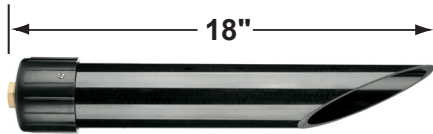

ACCESSORIES SHEET

PRODUCT # : CL-625

•Area Lights

• Aluminum

Mounting Pedestals

- CX-601-BK 1" PVC Mounting Pedestal, 1/2" NPT, **Black**
- CX-601-VG 1" PVC Mounting Pedestal, 1/2" NPT, **Verde Green**
- CX-603-BK 3" PVC Mounting Pedestal, 1/2" NPT Female Brass Hub on top, **Black**
- CX-603-VG 3" PVC Mounting Pedestal, 1/2" NPT Female Brass Hub on top, **Verde Green**

CX-603-BK

- CX-604-BK 1" PVC Adjustable Mounting Pedestal, 1/2" NPT, **Black**
- CX-621-BK 1" PVC Cap, 1/2" NPT, **Black**
- CX-621-VG 1" PVC Cap, 1/2" NPT, **Verde Green**
- CX-622-BK 2" PVC Cap, 1/2" NPT, **Black**
- CX-622-VG 2" PVC Cap, 1/2" NPT, **Verde Green**
- CX-624-BK 3" PVC Cap, 1/2" NPT Female Brass Hub, **Black**
- CX-624-VG 3" PVC Cap, 1/2" NPT Female Brass Hub, **Verde Green**

Mounting Canopies

- CX-703 Aluminum tree mount canopy 1/2" NPT
  Finishes: **BK**- Black, **BZ**- Bronze, **GR**- Green,
  GT- Granite, **RT**- Rust, **VG**- Verde Green,
  WH- White