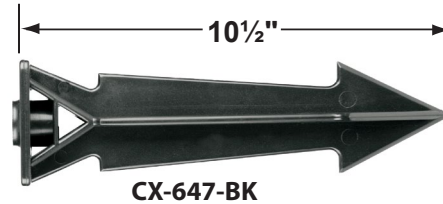

Ground Spikes

- CX-642-BK 8.5" ABS Spike, ½" NPT, **Black**
- CX-642-BZ 8.5" ABS Spike, ½" NPT, **Bronze**
- CX-643-BZ 8.5" ABS Spike, ½" NPT, **Bronze**

- CX-646-BK 8" ABS Spike, ½" NPT, **Black**
- CX-646-BR 8" ABS Spike, ½" NPT, **Natural Brass**
- CX-646-SS 8" ABS Spike, ½" NPT, **Stainless Steel**
- CX-647-BK 10.5" Heavy Duty ABS Spike, ½" NPT, **Black**

Mounting Risers

- CX-671 6" Aluminum Riser, ½ NPT Male/Female
  Finishes: **BK**- Black, **BZ**- Bronze, **GR**- Green,
  GT- Granite, **RT**- Rust, **VG**- Verde Green,
  WH- White
- CX-672 12" Aluminum Riser, ½ NPT Male/Female
  Finishes: **BK**- Black, **BZ**- Bronze, **GR**- Green,
  GT- Granite, **RT**- Rust, **VG**- Verde Green,
  WH- White
- CX-673 18" Aluminum Riser, ½ NPT Male/Female
  Finishes: **BK**- Black, **BZ**- Bronze, **GR**- Green,
  GT- Granite, **RT**- Rust, **VG**- Verde Green,
  WH- White