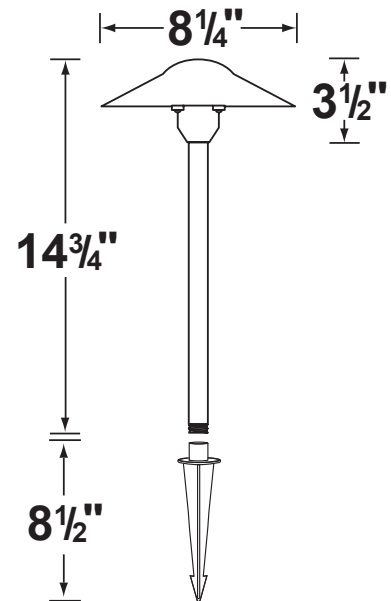

AVAILABLE LED LAMPS (Corona LED lamps have a five (5) year limited warranty against manufacturer's defects)

LAMP NUMBER	WATTS	BEAM		COLOR & TEMP.	RATED HOURS	HALOGEN EQUIVALENT
		SPREAD	LUMEN			
L-EDBA-2W	2	360°	200	2700K	25,000	20 Watt
L-EDBA-2.5W	2.5	180°	240	2700K	25,000	35 Watt
L-EDBA-2W-3K	2	360°	210	3000K	25,000	20 Watt
L-EDBA-2.5W-3K	2.5	180°	250	3000K	25,000	35 Watt
L-EDBA-AM*	2	360°	170	2000K	25,000	20 Watt

*AM- Amber color
For more additional Lamps, and accessories visit Coronalighting.com

JOB INFORMATION

TYPE: DATE:

JOB NAME & ADDRESS:

PRODUCT #:

TOTAL QUANTITY:

LAMP TYPE & WATTAGE:

TRANSFORMER:

CONTRACTOR:

SPECIFIER:

• When ordering LED lamp with a fixture your part number should follow the format below:

• CL - **product #** - **color** - **lamp** - **wattage**
CL - 616 - VG - L-EDBA - 2W-3K

Example: CL-616-VG-L-EDBA-2W-3K

• Corona Lighting reserves the right to make any change and/or improvement to the design and construction of this fixture without further notification.