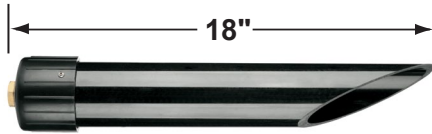

ACCESSORIES SHEET

PRODUCT # : CL-616

•Area Lights

• Aluminum

Mounting Pedestals

- CX-601-BK 1" PVC Mounting Pedestal, ½" NPT, **Black**
- CX-601-VG 1" PVC Mounting Pedestal, ½" NPT, **Verde Green**
- CX-603-BK 3" PVC Mounting Pedestal, ½" NPT Female Brass Hub on top, **Black**
- CX-603-VG 3" PVC Mounting Pedestal, ½" NPT Female Brass Hub on top, **Verde Green**