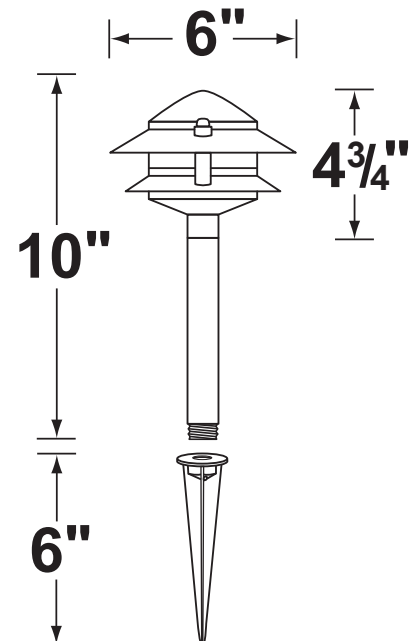

AVAILABLE LED LAMPS (Corona LED lamps have a five (5) year limited warranty against manufacturer's defects)

LAMP NUMBER	WATTS	BEAM		COLOR & TEMP.	RATED HOURS	HALOGEN EQUIVALENT
		SPREAD	LUMEN			
L-EDT3-2W	2	360°	200	2700K	25,000	20 Watt
L-EDT3-2.5W	2.5	180°	240	2700K	25,000	35 Watt
L-EDT3-2W-3K	2	360°	210	3000K	25,000	20 Watt
L-EDT3-2.5W-3K	2.5	180°	250	3000K	25,000	35 Watt
L-EDT3-AM*	2	360°	170	2000K	25,000	20 Watt

*AM- Amber color
For more additional Lamps, and accessories visit Coronalighting.com

JOB INFORMATION

TYPE: DATE:

JOB NAME & ADDRESS:

PRODUCT #:

TOTAL QUANTITY:

LAMP TYPE & WATTAGE:

TRANSFORMER:

CONTRACTOR:

SPECIFIER:

• When ordering LED lamp with a fixture your part number should follow the format below:

• CL - **product #** - **color** - **lamp** - **wattage**
CL - 602 - GR - L-EDT3 - 2W-3K

Example: CL-602-GR-L-EDT3-2W-3K

• Corona Lighting reserves the right to make any change and/or improvement to the design and construction of this fixture without further notification.