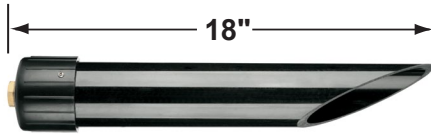

ACCESSORIES SHEET

PRODUCT # : CL-602

• Area Lights

• Aluminum

Mounting Pedestals

- CX-601-BK 1" PVC Mounting Pedestal, ½" NPT, **Black**
- CX-601-VG 1" PVC Mounting Pedestal, ½" NPT, **Verde Green**
- CX-603-BK 3" PVC Mounting Pedestal, ½" NPT Female Brass Hub on top, **Black**
- CX-603-VG 3" PVC Mounting Pedestal, ½" NPT Female Brass Hub on top, **Verde Green**