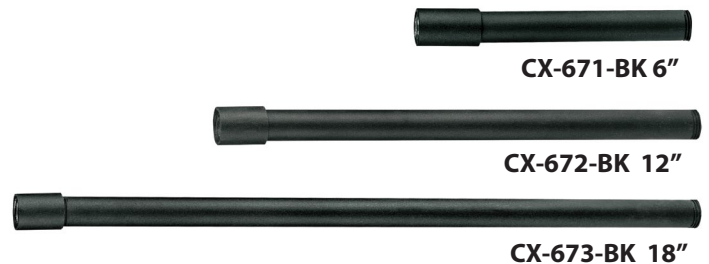

Mounting Risers

- CX-671 6" Aluminum Riser, ½" NPT Male/Female
  Finishes: **BK-** Black, **BZ-** Bronze, **GR-** Green,
  GT- Granite, **RT-** Rust, **VG-** Verde Green,
  WH- White
- CX-672 12" Aluminum Riser, ½" NPT Male/Female
  Finishes: **BK-** Black, **BZ-** Bronze, **GR-** Green,
  GT- Granite, **RT-** Rust, **VG-** Verde Green,
  WH- White
- CX-673 18" Aluminum Riser, ½" NPT Male/Female
  Finishes: **BK-** Black, **BZ-** Bronze, **GR-** Green,
  GT- Granite, **RT-** Rust, **VG-** Verde Green,
  WH- White