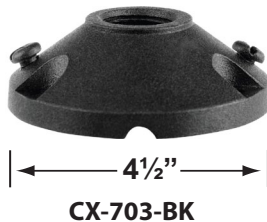

Mounting Canopies

- CX-703 Aluminum tree mount canopy ½" NPT
  Finishes: **BK-** Black, **BZ-** Bronze, **GR-** Green,
  GT- Granite, **RT-** Rust, **VG-** Verde Green,
  WH- White