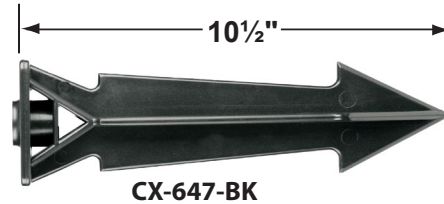

Ground Spikes

- CX-642-BK 8.5" ABS Spike, ½" NPT, **Black**
- CX-642-BZ 8.5" ABS Spike, ½" NPT, **Bronze**
- CX-643-BZ 8.5" ABS Spike, ½" NPT, **Bronze**