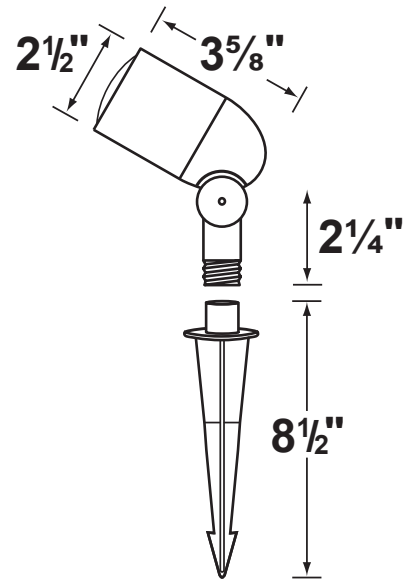

AVAILABLE LED LAMPS (Corona LED lamps have a five (5) year limited warranty against manufacturer's defects)

LAMP NUMBER	WATTS	BEAM		COLOR & TEMP.	RATED HOURS	HALOGEN EQUIVALENT
		SPREAD	LUMEN			
L-ED16-3W-SP	3.5	15° Spot	270	2700K	50,000	25 Watt
L-ED16-3W-FL	3.5	45° Flood	270	2700K	50,000	25 Watt
L-ED16-3W-WF	3.5	60° Wide Flood	270	2700K	50,000	25 Watt
L-ED16-5W-SP	5	15° Spot	350	2700K	50,000	40 Watt
L-ED16-5W-FL	5	45° Flood	350	2700K	50,000	40 Watt
L-ED16-5W-WF	5	60° Wide Flood	350	2700K	50,000	40 Watt
L-ED16-COB5W-SP	5	15° Spot	450	2700K	50,000	50 Watt
L-ED16-COB5W-FL	5	38° Flood	450	2700K	50,000	50 Watt
L-ED16-COB5W-WF	5	60° Wide Flood	450	2700K	50,000	50 Watt
L-ED16-COB5W-SP3K	5	15° Spot	470	3000K	50,000	50 Watt
L-ED16-COB5W-FL3K	5	38° Flood	470	3000K	50,000	50 Watt
L-ED16-COB5W-WF3K	5	60° Wide Flood	470	3000K	50,000	50 Watt

Single color MR-16 LED available in AMBER, BLUE, GREEN, PURPLE, RED and VIOLET

JOB INFORMATION

TYPE: DATE:

JOB NAME & ADDRESS:

PRODUCT #:

TOTAL QUANTITY:

LAMP TYPE & WATTAGE:

TRANSFORMER:

CONTRACTOR:

SPECIFIER:

• When ordering LED lamp with a fixture your part number should follow the format below:

• CL - product # - lamp - wattage - lamp angle

CL - 545B-SI - L-ED16 - 5W - FL

Example: CL-545B-SI-L-ED16-5W-FL

• Corona Lighting reserves the right to make any change and/or improvement to the design and construction of this fixture without further notification.