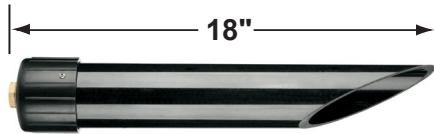

PRODUCT # : CL-545B-SI

•Directional Lights

•Cast Brass

Mounting Pedestals

- CX-601-BK 1" PVC Mounting Pedestal, ½" NPT, **Black**
- CX-601-VG 1" PVC Mounting Pedestal, ½" NPT, **Verde Green**
- CX-603-BK 3" PVC Mounting Pedestal, ½" NPT Female Brass Hub on top, **Black**
- CX-603-VG 3" PVC Mounting Pedestal, ½" NPT Female Brass Hub on top, **Verde Green**