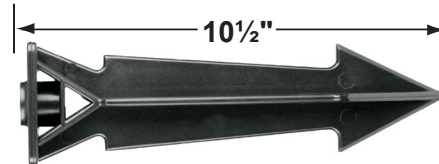

Ground Spikes

- CX-642-BK 8.5" ABS Spike, 1/2" NPT, **Black**
- CX-642-BZ 8.5" ABS Spike, 1/2" NPT, **Bronze**
- CX-643-BZ 8.5" ABS Spike, 1/2" NPT, **Bronze**

CX-647-BK

- CX-646-BK 8" ABS Spike, 1/2" NPT, **Black**
- CX-646-BR 8" ABS Spike, 1/2" NPT, **Natural Brass**
- CX-646-SS 8" ABS Spike, 1/2" NPT, **Stainless Steel**
- CX-647-BK 10.5" Heavy Duty ABS Spike, 1/2" NPT, **Black**

Mounting Risers

- CX-682B-AB 6" Brass Riser, 1/2" NPT Male/Female, **Antique Bronze**
- CX-683B-AB 12" Brass Riser, 1/2" NPT Male/Female, **Antique Bronze**
- CX-684B-AB 18" Brass Riser, 1/2" NPT Male/Female, **Antique Bronze**
- CX-685B-AB 24" Brass Riser, 1/2" NPT Male/Female, **Antique Bronze**

Mounting Canopies

- CX-705B-AB Brass Flat Canopy, 1/2" NPT, **Antique Bronze**
- CX-709B-AB Brass Raised Canopy, 1/2" NPT, **Antique Bronze**
- CX-718B-AB 5" Brass Canopy, 3-Hole 1/2" NPT, **Antique Bronze**
- CX-719B-AB Brass Tree Mounting Bracket, 1/2" NPT, **Antique Bronze**
- CX-720-BR Brass Tree mount Canopy with 9" Rubber Strap stretches to 14, **Natural Brass**
- CX-721-BR Brass Tree mount Canopy with 15" Rubber Strap stretches to 22", **Natural Brass**
- CX-722-BR Brass Tree mount Canopy with 22" Rubber Strap stretches to 33", **Natural Brass**
- CX-723-BR Brass Tree mount Canopy with 31" Rubber Strap stretches to 45", **Natural Brass**