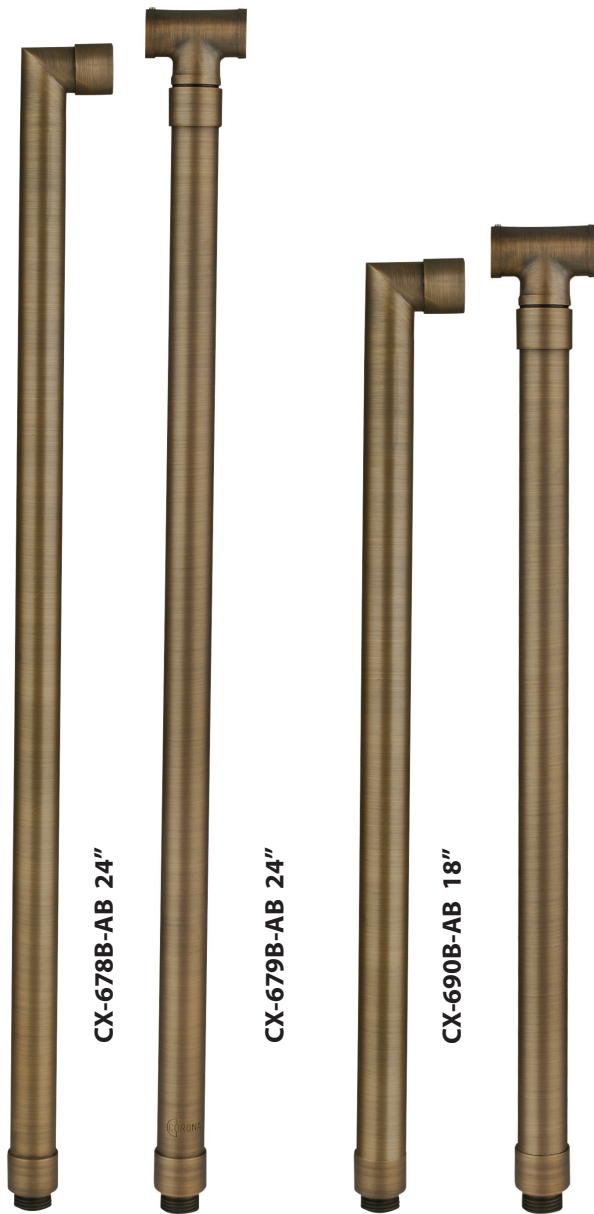

PRODUCT # : CL-545B-AB

• Directional Lights

• Cast Brass

Mounting Posts For Sign Light & Path Light Applications

- CX-678B-AB 24" Brass Single Head Post, **Antique Bronze**
- CX-679B-AB 24" Brass Double Head Post, **Antique Bronze**
- CX-690B-AB 18" Brass Single Head Post, **Antique Bronze**
- CX-693B-AB 18" Brass Double Head Post, **Antique Bronze**

• CX-718B-AB (Mounting Canopies pg 2) is required for sign light installation.