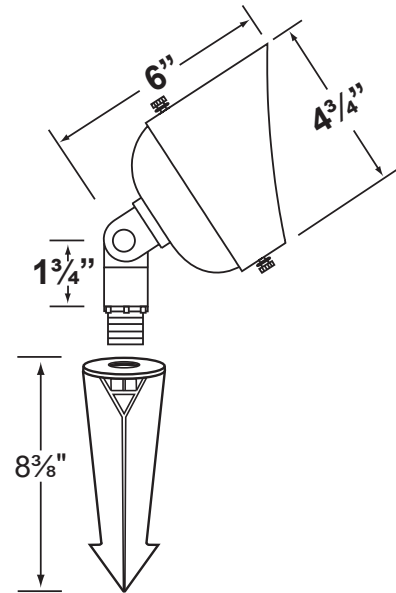

AVAILABLE LED LAMPS (Corona LED lamps have a five (5) year limited warranty against manufacturer's defects)

LAMP NUMBER	WATTS	BEAM		COLOR & TEMP.	RATED HOURS	HALOGEN EQUIVALENT
		SPREAD	LUMEN			
L-ED36-6W-FL	6	45° Flood	610	2700K	50,000	35 Watt
L-ED36-6W-WF	6	60° Wide Flood	610	2700K	50,000	35 Watt
L-ED36-10W-FL	10	45° Flood	800	2700K	50,000	50 Watt
L-ED36-10W-WF	10	60° Wide Flood	800	2700K	50,000	50 Watt
L-ED36-13W-FL	13	45° Flood	1150	2700K	50,000	75 Watt
L-ED36-13W-WF	13	60° Wide Flood	1150	2700K	50,000	75 Watt

For more additional Lamps, and accessories visit Coronalighting.com

JOB INFORMATION

TYPE: DATE:

JOB NAME & ADDRESS:

PRODUCT #:

TOTAL QUANTITY:

LAMP TYPE & WATTAGE:

TRANSFORMER:

CONTRACTOR:

SPECIFIER:

• When ordering LED lamp with a fixture your part number should follow the format below:

• CL - product # - color - lamp - wattage - lamp angle

CL - 539 - BZ - L-ED36 - 13W - FL

Example: CL-539-BZ-L-ED36-13W-FL

• Corona Lighting reserves the right to make any change and/or improvement to the design and construction of this fixture without further notification.