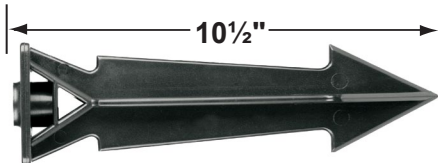

SPECIFICATION SHEET

PRODUCT # : CL-539

• Directional Light

• Cast Aluminum

Fixture Specifications:

Housing & Shroud: Precision machined cast aluminum. The two brass thumb screws allow field adjustments. Shroud is rotatable 360° to prevent glare.

CX-703-BK

CX-722-BK

Ground Spikes

- CX-642-BK 8.5" ABS Spike, 1/2" NPT, **Black**
- CX-642-BZ 8.5" ABS Spike, 1/2" NPT, **Bronze**
- CX-643-BZ 8.5" ABS Spike, 1/2" NPT, **Bronze**

CX-647-BK

- CX-646-BK 8" ABS Spike, 1/2" NPT, **Black**
- CX-646-BR 8" ABS Spike, 1/2" NPT, **Natural Brass**
- CX-646-SS 8" ABS Spike, 1/2" NPT, **Stainless Steel**
- CX-647-BK 10.5" Heavy Duty ABS Spike, 1/2" NPT, **Black**