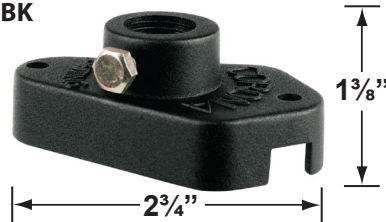

SPECIFICATION SHEET

PRODUCT # : CL-539

• Directional Light

• Cast Aluminum

Fixture Specifications:

Housing & Shroud: Precision machined cast aluminum. The two brass thumb screws allow field adjustments. Shroud is rotatable 360° to prevent glare.

CX-704 Aluminum Oval Bracket with 1/2" NPT Female Hub
Finishes: **BK**- Black, **BZ**- Bronze, **GR**- Green,
GT- Granite, **RT**- Rust, **VG**- Verde Green,
WH- White

Cable Connectors

CX-854 Direct Burial Silicone Filled Wire Nut, **Tan**

CX-858 Speedy Cable Connector, Supply Cable up to 10-2, **Black**

CX-839 Universal cable connector, Supply cable up to 8-2,
one/Pack **Black**

CX-700-BK

CX-704-BK

CX-839

CX-854