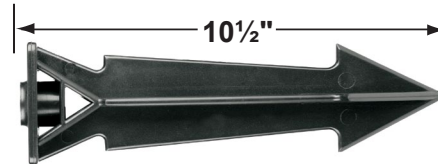

Ground Spikes

- CX-642-BK 8.5" ABS Spike, 1/2" NPT, **Black**
- CX-642-BZ 8.5" ABS Spike, 1/2" NPT, **Bronze**
- CX-643-BZ 8.5" ABS Spike, 1/2" NPT, **Bronze**

CX-647-BK

- CX-646-BK 8" ABS Spike, 1/2" NPT, **Black**
- CX-646-BR 8" ABS Spike, 1/2" NPT, **Natural Brass**
- CX-646-SS 8" ABS Spike, 1/2" NPT, **Stainless Steel**
- CX-647-BK 10.5" Heavy Duty ABS Spike, 1/2" NPT, **Black**

Mounting Risers

- CX-682B-GM 6" Brass Riser, 1/2" NPT Male/Female, **Gun Metal**
- CX-683B-GM 12" Brass Riser, 1/2" NPT Male/Female, **Gun Metal**
- CX-684B-GM 18" Brass Riser, 1/2" NPT Male/Female, **Gun Metal**
- CX-685B-GM 24" Brass Riser, 1/2" NPT Male/Female, **Gun Metal**

Mounting Canopies

- CX-705B-GM Brass Flat Canopy, 1/2" NPT, **Gun Metal**
- CX-709B-GM Brass Raised Canopy, 1/2" NPT, **Gun Metal**
- CX-718B-GM 5" Brass Canopy, 3-Hole 1/2" NPT, **Gun Metal**
- CX-719B-GM Brass Tree Mounting Bracket, 1/2" NPT, **Gun Metal**
- CX-720-BR Brass Tree mount Canopy with 9" Rubber Strap stretches to 14, **Natural Brass**
- CX-721-BR Brass Tree mount Canopy with 15" Rubber Strap stretches to 22", **Natural Brass**
- CX-722-BR Brass Tree mount Canopy with 22" Rubber Strap stretches to 33", **Natural Brass**
- CX-723-BR Brass Tree mount Canopy with 31" Rubber Strap stretches to 45", **Natural Brass**