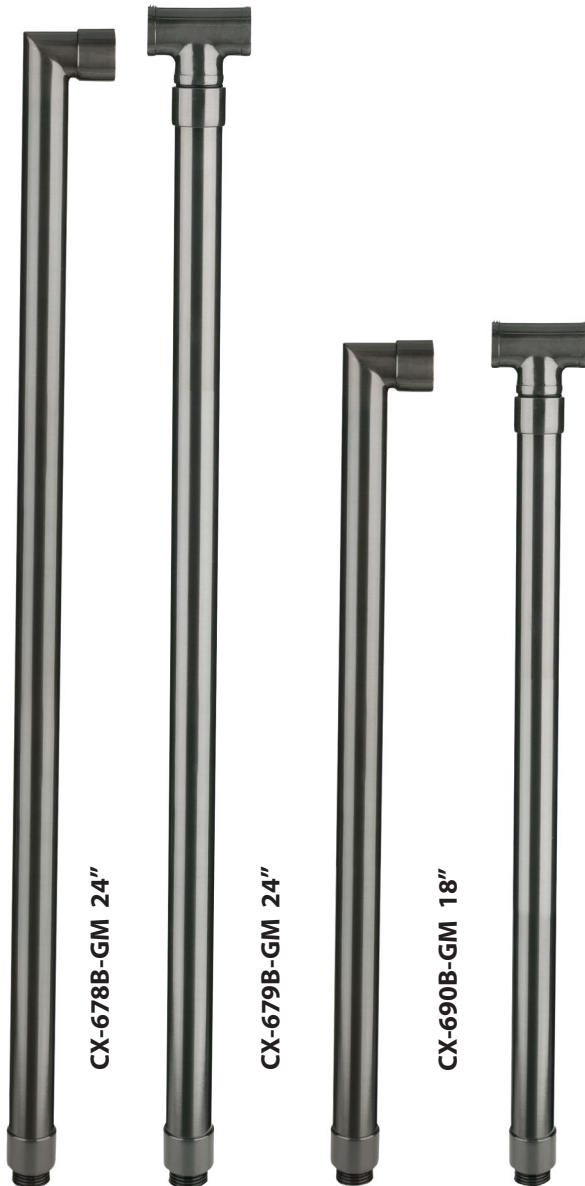

SPECIFICATION SHEET

PRODUCT # : CL-535B-GM

• Directional Lights

• Cast Brass

Fixture Specifications:

Housing & Shroud: Corrosion Resistant Cast Brass.

Finish: **GM- Gun Metal.** Natural toning process. GM finish will vary due to artistic process. Also available in **AB**, and **SI** finishes

Gasket: Silicone double gasketed for water tight sealing

Knuckle: Adjustable cast brass knuckle with thumb screw and 1/2" NPT threaded male hub on bottom.

Mounting Spike: Standard injection molded spike with 1/2" NPT threaded female hub.

CX-722-BR

ACCESSORIES SHEET

PRODUCT # : CL-535B-GM

•Directional Lights

•Cast Brass

Mounting Posts For Sign Light & Path Light Applications

- CX-678B-GM 24" Brass Single Head Post, **Gun Metal**
- CX-679B-GM 24" Brass Double Head Post, **Gun Metal**
- CX-690B-GM 18" Brass Single Head Post, **Gun Metal**
- CX-693B-GM 18" Brass Double Head Post, **Gun Metal**

•CX-718B-GM (Mounting Canopies pg 2) is required for sign light installation.

Cable Connectors

- CX-854 Direct Burial Silicone Filled Wire Nut, **Tan**
- CX-858 Speedy Cable Connector, Supply Cable up to 10-2, **Black**
- CX-839 Universal cable connector, Supply cable up to 8-2, one/Pack **Black**