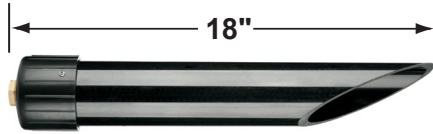

PRODUCT # : CL-535B-GM

•Directional Lights

•Cast Brass

Mounting Pedestals

- CX-601-BK 1" PVC Mounting Pedestal, 1/2" NPT, **Black**
- CX-601-VG 1" PVC Mounting Pedestal, 1/2" NPT, **Verde Green**
- CX-603-BK 3" PVC Mounting Pedestal, 1/2" NPT Female Brass Hub on top, **Black**
- CX-603-VG 3" PVC Mounting Pedestal, 1/2" NPT Female Brass Hub on top, **Verde Green**

CX-603-BK