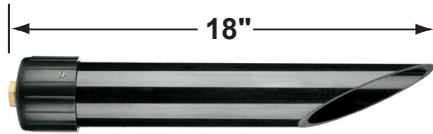

PRODUCT # : CL-535B-AB

•Directional Lights

•Cast Brass

Mounting Pedestals

- CX-601-BK 1" PVC Mounting Pedestal, 1/2" NPT, **Black**
- CX-601-VG 1" PVC Mounting Pedestal, 1/2" NPT, **Verde Green**
- CX-603-BK 3" PVC Mounting Pedestal, 1/2" NPT Female Brass Hub on top, **Black**
- CX-603-VG 3" PVC Mounting Pedestal, 1/2" NPT Female Brass Hub on top, **Verde Green**

CX-603-BK