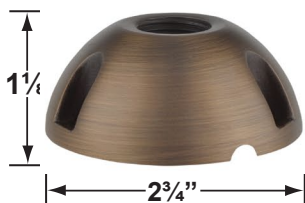

SPECIFICATION SHEET

PRODUCT # : CL-535B-AB

• Directional Lights

• Cast Brass

Fixture Specifications:

Housing & Shroud: Corrosion Resistant Cast Brass.

Finish: **AB - Antique Bronze.** Natural toning process. AB finish will vary due to artistic process. Also available in **GM**, and **SI** finishes

Mounting Risers

- CX-682B-AB 6" Brass Riser, 1/2" NPT Male/Female, **Antique Bronze**
- CX-683B-AB 12" Brass Riser, 1/2" NPT Male/Female, **Antique Bronze**
- CX-684B-AB 18" Brass Riser, 1/2" NPT Male/Female, **Antique Bronze**
- CX-685B-AB 24" Brass Riser, 1/2" NPT Male/Female, **Antique Bronze**

CX-682B-AB 6"

CX-683B-AB 12"

CX-684B-AB 18"

CX-685B-AB 24"

Mounting Canopies

- CX-705B-AB Brass Flat Canopy, 1/2" NPT, **Antique Bronze**
- CX-709B-AB Brass Raised Canopy, 1/2" NPT, **Antique Bronze**
- CX-718B-AB 5" Brass Canopy, 3-Hole 1/2" NPT, **Antique Bronze**
- CX-719B-AB Brass Tree Mounting Bracket, 1/2" NPT, **Antique Bronze**
- CX-720-BR Brass Tree mount Canopy with 9" Rubber Strap stretches to 14, **Natural Brass**
- CX-721-BR Brass Tree mount Canopy with 15" Rubber Strap stretches to 22", **Natural Brass**
- CX-722-BR Brass Tree mount Canopy with 22" Rubber Strap stretches to 33", **Natural Brass**
- CX-723-BR Brass Tree mount Canopy with 31" Rubber Strap stretches to 45", **Natural Brass**