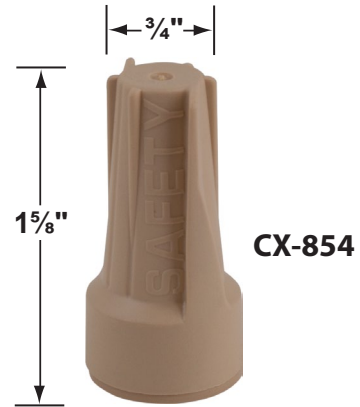

SPECIFICATION SHEET

PRODUCT # : CL-535B-AB

• Directional Lights

• Cast Brass

Fixture Specifications:

Housing & Shroud: Corrosion Resistant Cast Brass.

Finish: **AB - Antique Bronze.** Natural toning process. AB finish will vary due to artistic process. Also available in **GM**, and **SI** finishes

CX-709B-AB

CX-705B-AB

CX-719B-AB

CX-718B-AB

CX-722-BR

ACCESSORIES SHEET

PRODUCT # : CL-535B-AB

•Directional Lights

•Cast Brass

Mounting Posts For Sign Light & Path Light Applications

- CX-678B-AB 24" Brass Single Head Post, **Antique Bronze**
- CX-679B-AB 24" Brass Double Head Post, **Antique Bronze**
- CX-690B-AB 18" Brass Single Head Post, **Antique Bronze**
- CX-693B-AB 18" Brass Double Head Post, **Antique Bronze**

•CX-718B-AB (Mounting Canopies pg 2) is required for sign light installation.

Cable Connectors

- CX-854 Direct Burial Silicone Filled Wire Nut, **Tan**
- CX-858 Speedy Cable Connector, Supply Cable up to 10-2, **Black**
- CX-839 Universal cable connector, Supply cable up to 8-2, one/Pack **Black**