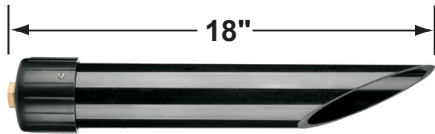

ACCESSORIES SHEET

PRODUCT # : CL-534B-GM

•Directional Lights

•Cast Brass

Mounting Pedestals

- CX-601-BK 1" PVC Mounting Pedestal, 1/2" NPT, **Black**
- CX-601-VG 1" PVC Mounting Pedestal, 1/2" NPT, **Verde Green**
- CX-603-BK 3" PVC Mounting Pedestal, 1/2" NPT Female Brass Hub on top, **Black**
- CX-603-VG 3" PVC Mounting Pedestal, 1/2" NPT Female Brass Hub on top, **Verde Green**

CX-603-BK