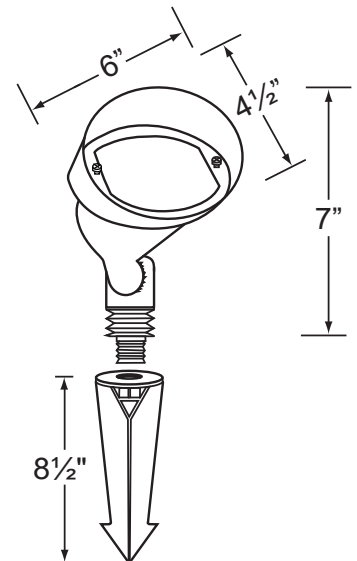

AVAILABLE LED LAMPS (Corona LED lamps have a five (5) year limited warranty against manufacturer's defects)

LAMP NUMBER	WATTS	BEAM		COLOR & TEMP.	RATED HOURS	HALOGEN EQUIVALENT
		SPREAD	LUMEN			
L-ED16-3W-SP	3.5	15° Spot	270	2700K	50,000	25 Watt
L-ED16-3W-FL	3.5	45° Flood	270	2700K	50,000	25 Watt
L-ED16-3W-WF	3.5	60° Wide Flood	270	2700K	50,000	25 Watt
L-ED16-5W-SP	5	15° Spot	350	2700K	50,000	40 Watt
L-ED16-5W-FL	5	45° Flood	350	2700K	50,000	40 Watt
L-ED16-5W-WF	5	60° Wide Flood	350	2700K	50,000	40 Watt
L-ED16-COB5W-SP	5	15° Spot	450	2700K	50,000	50 Watt
L-ED16-COB5W-FL	5	38° Flood	450	2700K	50,000	50 Watt
L-ED16-COB5W-WF	5	60° Wide Flood	450	2700K	50,000	50 Watt
L-ED16-COB5W-SP3K	5	15° Spot	470	3000K	50,000	50 Watt
L-ED16-COB5W-FL3K	5	38° Flood	470	3000K	50,000	50 Watt
L-ED16-COB5W-WF3K	5	60° Wide Flood	470	3000K	50,000	50 Watt

Single color MR-16 LED available in AMBER, BLUE, GREEN, PURPLE, RED and VIOLET

JOB INFORMATION

TYPE: DATE:

JOB NAME & ADDRESS:

PRODUCT #:

TOTAL QUANTITY:

LAMP TYPE & WATTAGE:

TRANSFORMER:

CONTRACTOR:

SPECIFIER:

• When ordering LED lamp with a fixture your part number should follow the format below:

• **CL** - **product #** - **lamp** - **wattage** - **lamp angle**

CL - 534B-GM - L-ED16 - 5W - FL

Example: CL-534B-GM-L-ED16-5W-FL

• Corona Lighting reserves the right to make any change and/or improvement to the design and construction of this fixture without further notification.