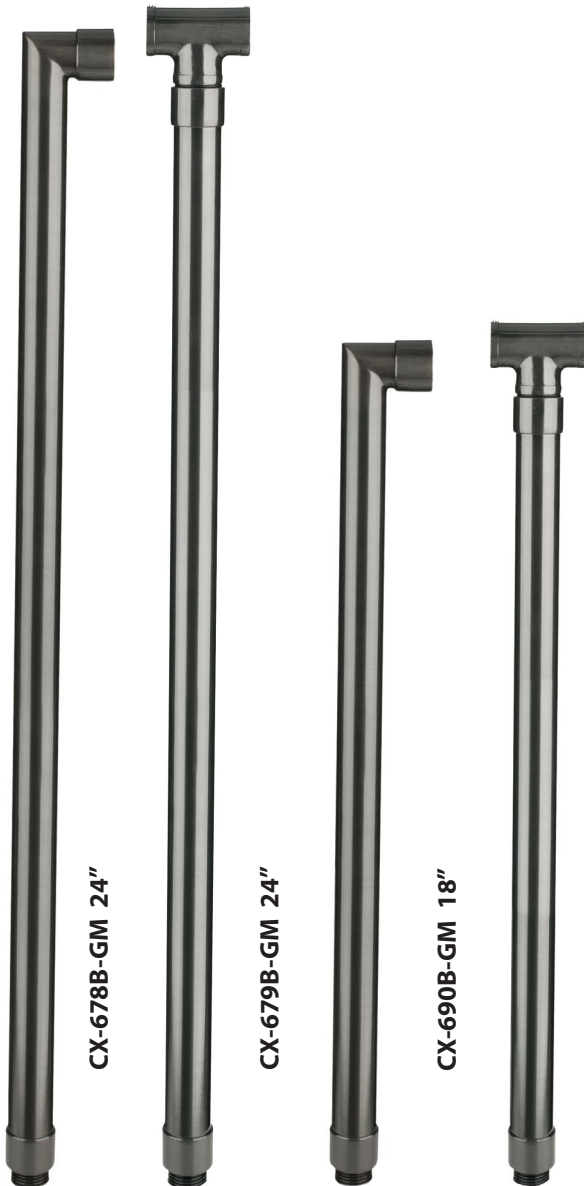

SPECIFICATION SHEET

PRODUCT # : CL-534B-GM

• Directional Lights

• Cast Brass

Fixture Specifications:

Housing & Shroud: Corrosion Resistant Cast Brass.

Finish: **GM- Gun Metal.** Natural toning process. GM finish will vary due to artistic process. Also available in **AB- Antique Bronze** finish

LAMP NUMBER	WATTS	BEAM		COLOR & TEMP.	RATED HOURS	HALOGEN EQUIVALENT
		SPREAD	LUMEN			
L-ED16-3W-SP	3.5	15° Spot	270	2700K	50,000	25 Watt
L-ED16-3W-FL	3.5	45° Flood	270	2700K	50,000	25 Watt
L-ED16-3W-WF	3.5	60° Wide Flood	270	2700K	50,000	25 Watt
L-ED16-5W-SP	5	15° Spot	350	2700K	50,000	40 Watt
L-ED16-5W-FL	5	45° Flood	350	2700K	50,000	40 Watt
L-ED16-5W-WF	5	60° Wide Flood	350	2700K	50,000	40 Watt
L-ED16-COB5W-SP	5	15° Spot	450	2700K	50,000	50 Watt
L-ED16-COB5W-FL	5	38° Flood	450	2700K	50,000	50 Watt
L-ED16-COB5W-WF	5	60° Wide Flood	450	2700K	50,000	50 Watt
L-ED16-COB5W-SP3K	5	15° Spot	470	3000K	50,000	50 Watt
L-ED16-COB5W-FL3K	5	38° Flood	470	3000K	50,000	50 Watt
L-ED16-COB5W-WF3K	5	60° Wide Flood	470	3000K	50,000	50 Watt

CX-722-BR

ACCESSORIES SHEET

PRODUCT # : CL-534B-GM

•Directional Lights

•Cast Brass

Mounting Posts For Sign Light & Path Light Applications

- CX-678B-GM 24" Brass Single Head Post, **Gun Metal**
- CX-679B-GM 24" Brass Double Head Post, **Gun Metal**
- CX-690B-GM 18" Brass Single Head Post, **Gun Metal**
- CX-693B-GM 18" Brass Double Head Post, **Gun Metal**

•CX-718B-GM (Mounting Canopies pg 2) is required for sign light installation.

Cable Connectors

- CX-854 Direct Burial Silicone Filled Wire Nut, **Tan**
- CX-858 Speedy Cable Connector, Supply Cable up to 10-2, **Black**
- CX-839 Universal cable connector, Supply cable up to 8-2, one/Pack **Black**