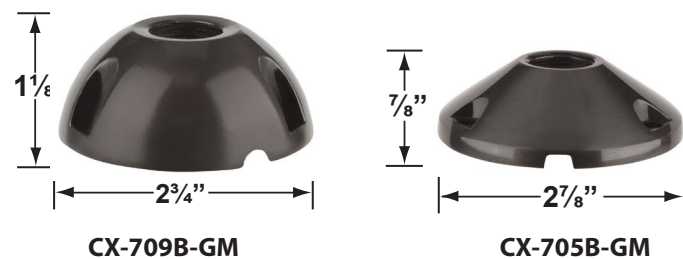

CX-709B-GM

CX-705B-GM