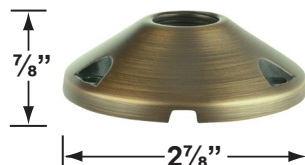

CX-705B-AB