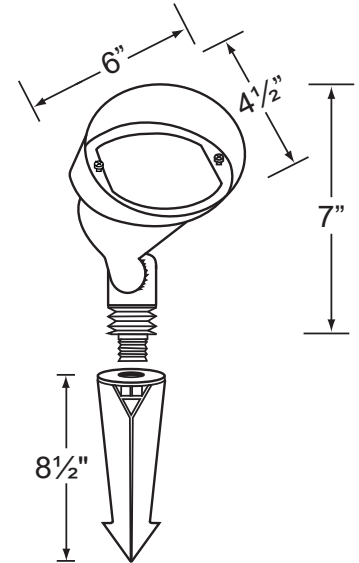

AVAILABLE LED LAMPS (Corona LED lamps have a five (5) year limited warranty against manufacturer's defects)

LAMP NUMBER	WATTS	BEAM		COLOR & TEMP.	RATED HOURS	HALOGEN EQUIVALENT
		SPREAD	LUMEN			
L-ED16-3W-SP	3.5	15° Spot	270	2700K	50,000	25 Watt
L-ED16-3W-FL	3.5	45° Flood	270	2700K	50,000	25 Watt
L-ED16-3W-WF	3.5	60° Wide Flood	270	2700K	50,000	25 Watt
L-ED16-5W-SP	5	15° Spot	350	2700K	50,000	40 Watt
L-ED16-5W-FL	5	45° Flood	350	2700K	50,000	40 Watt
L-ED16-5W-WF	5	60° Wide Flood	350	2700K	50,000	40 Watt
L-ED16-COB5W-SP	5	15° Spot	450	2700K	50,000	50 Watt
L-ED16-COB5W-FL	5	38° Flood	450	2700K	50,000	50 Watt
L-ED16-COB5W-WF	5	60° Wide Flood	450	2700K	50,000	50 Watt
L-ED16-COB5W-SP3K	5	15° Spot	470	3000K	50,000	50 Watt
L-ED16-COB5W-FL3K	5	38° Flood	470	3000K	50,000	50 Watt
L-ED16-COB5W-WF3K	5	60° Wide Flood	470	3000K	50,000	50 Watt

Single color MR-16 LED available in AMBER, BLUE, GREEN, PURPLE, RED and VIOLET

JOB INFORMATION

TYPE: _____ DATE: _____

JOB NAME & ADDRESS: _____

PRODUCT #: _____

TOTAL QUANTITY: _____

LAMP TYPE & WATTAGE: _____

TRANSFORMER: _____

CONTRACTOR: _____

SPECIFIER: _____

• When ordering LED lamp with a fixture your part number should follow the format below:

• **CL** - **product #** - **lamp** - **wattage** - **lamp angle**

CL - **534B-AB** - **L-ED16** - **5W** - **FL**

Example: CL-534B-AB-L-ED16-5W-FL

• Corona Lighting reserves the right to make any change and/or improvement to the design and construction of this fixture without further notification.