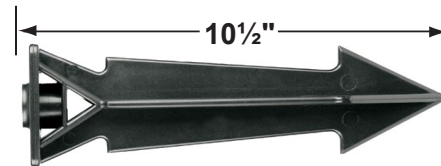

Ground Spikes

- CX-642-BK 8.5" ABS Spike, 1/2" NPT, **Black**
- CX-642-BZ 8.5" ABS Spike, 1/2" NPT, **Bronze**
- CX-643-BZ 8.5" ABS Spike, 1/2" NPT, **Bronze**

CX-647-BK

- CX-646-BK 8" ABS Spike, 1/2" NPT, **Black**
- CX-646-BR 8" ABS Spike, 1/2" NPT, **Natural Brass**
- CX-646-SS 8" ABS Spike, 1/2" NPT, **Stainless Steel**
- CX-647-BK 10.5" Heavy Duty ABS Spike, 1/2" NPT, **Black**

Mounting Risers

- CX-682B-AB 6" Brass Riser, 1/2" NPT Male/Female, **Antique Bronze**
- CX-683B-AB 12" Brass Riser, 1/2" NPT Male/Female, **Antique Bronze**
- CX-684B-AB 18" Brass Riser, 1/2" NPT Male/Female, **Antique Bronze**
- CX-685B-AB 24" Brass Riser, 1/2" NPT Male/Female, **Antique Bronze**

Mounting Canopies

- CX-705B-AB Brass Flat Canopy, 1/2" NPT, **Antique Bronze**
- CX-709B-AB Brass Raised Canopy, 1/2" NPT, **Antique Bronze**
- CX-718B-AB 5" Brass Canopy, 3-Hole 1/2" NPT, **Antique Bronze**
- CX-719B-AB Brass Tree Mounting Bracket, 1/2" NPT, **Antique Bronze**
- CX-720-BR Brass Tree mount Canopy with 9" Rubber Strap stretches to 14, **Natural Brass**
- CX-721-BR Brass Tree mount Canopy with 15" Rubber Strap stretches to 22", **Natural Brass**
- CX-722-BR Brass Tree mount Canopy with 22" Rubber Strap stretches to 33", **Natural Brass**
- CX-723-BR Brass Tree mount Canopy with 31" Rubber Strap stretches to 45", **Natural Brass**