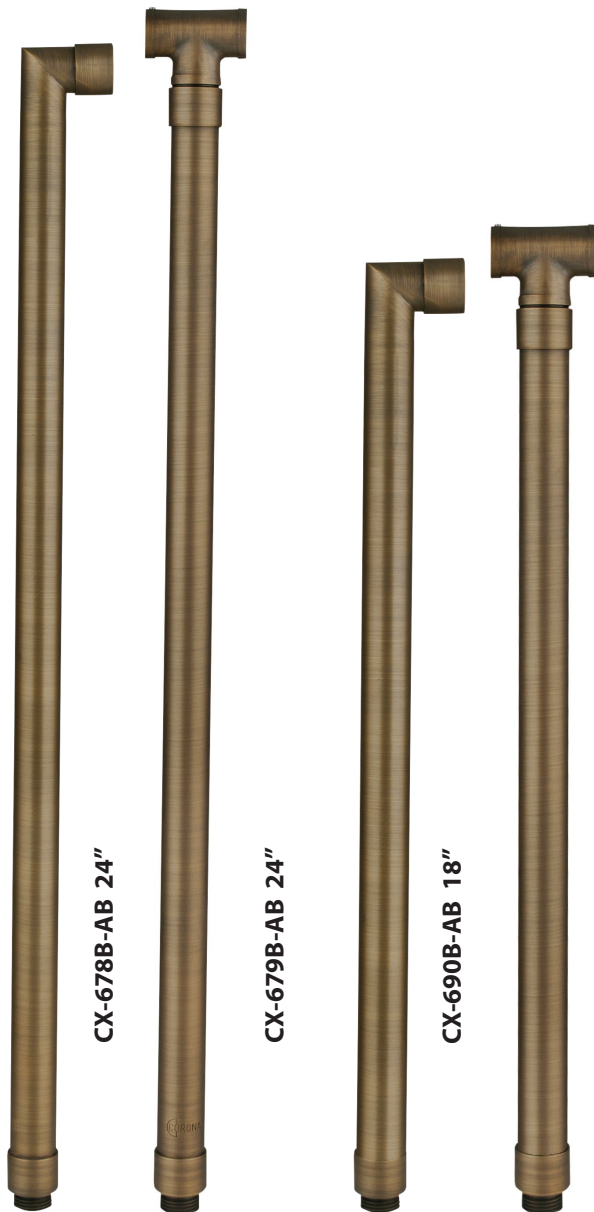

PRODUCT # : CL-534B-AB

•Directional Lights

•Cast Brass

Mounting Posts For Sign Light & Path Light Applications

- CX-678B-AB 24" Brass Single Head Post, **Antique Bronze**
- CX-679B-AB 24" Brass Double Head Post, **Antique Bronze**
- CX-690B-AB 18" Brass Single Head Post, **Antique Bronze**
- CX-693B-AB 18" Brass Double Head Post, **Antique Bronze**

•CX-718B-AB (Mounting Canopies pg 2) is required for sign light installation.