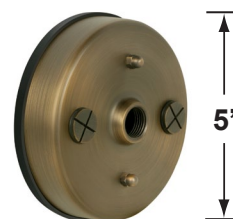

CX-718B-AB