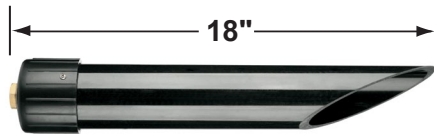

SPECIFICATION SHEET

PRODUCT # : CL-534B-AB

• Directional Lights

• Cast Brass

Fixture Specifications:

Housing & Shroud: Corrosion Resistant Cast Brass.

Finish: **AB- Antique Bronze.** Natural toning process. GM finish will vary due to artistic process. Also available in **GM- Gun Metal** finish

ACCESSORIES SHEET

PRODUCT # : CL-534B-AB

•Directional Lights

•Cast Brass

Mounting Pedestals

- CX-601-BK 1" PVC Mounting Pedestal, 1/2" NPT, **Black**
- CX-601-VG 1" PVC Mounting Pedestal, 1/2" NPT, **Verde Green**
- CX-603-BK 3" PVC Mounting Pedestal, 1/2" NPT Female Brass Hub on top, **Black**
- CX-603-VG 3" PVC Mounting Pedestal, 1/2" NPT Female Brass Hub on top, **Verde Green**